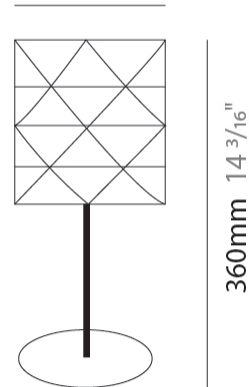

Ø150mm 5 7/8"