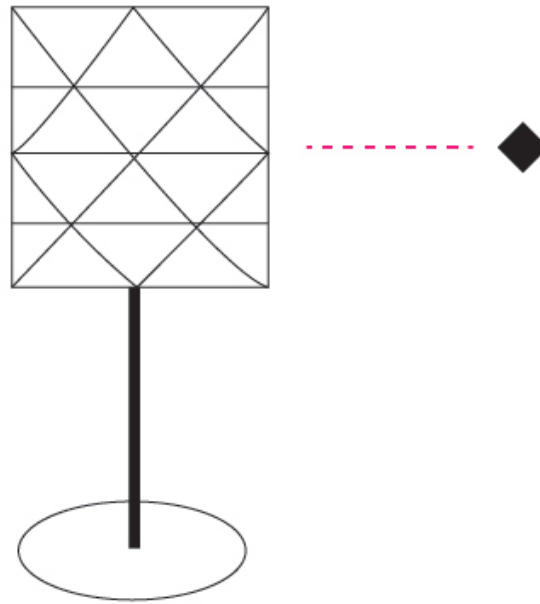

PRISMA PORTABLE

D64049-

PROJECT _____

TYPE _____

SPECIFIER _____

QUANTITY _____

DATE _____