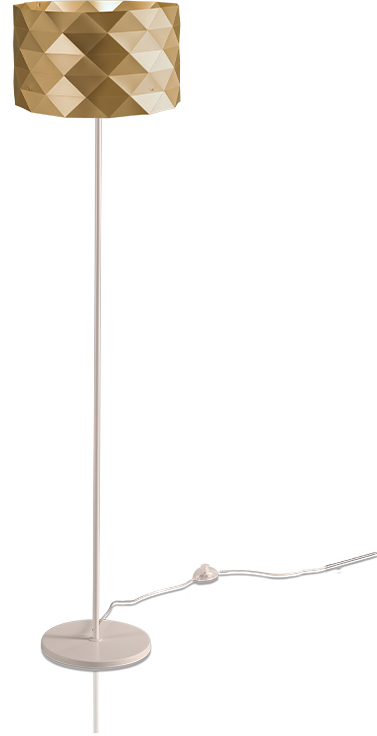

PRISMA PORTABLE

D64053-

base number   Finish
Options

1. To build a product code in our configurator select the specify button on the base model # product page
2. To build a manual product code on this datasheet choose from the options listed below in blue font and add the suffix to the base model #

GENERAL

Series: Prisma
Brand: Linea Zero
Division: Design
Mounting Type: Portable
Mounting Location: Floor
Subcategory: Floor

PHYSICAL

Shape: Drum
Diameter (mm): 400
Diameter (in): 15 3/4
Height (mm): 1530
Height (in): 60 1/4
Light Distribution: Omnidirectional
Diffuser: Polilux™ Shade - See Finish Options
[Fixture Finish: WHI / SIL / NGD / COP / PKM](#)
Fixture Material: Polilux™/ Metal holder

ELECTRICAL

Number of Lamps: 1
Lamp Type: LED Retrofit
Bulb Included: Bulb Not Included
Max. Wattage Per Lamp (W): 7
Lamp Base: E26
Input Voltage (V): 120
Upon Request: 277Vac / GU24

LED

OPTICAL

RATINGS AND CERTIFICATIONS

Certified By: Certified for North American Standards
IP rating: IP20

PROJECT
TYPE
SPECIFIER
QUANTITY
DATE

Ø400mm 15 3/4"

1530mm 60 1/4"