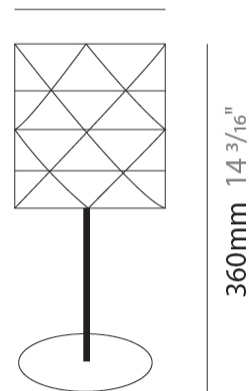

Ø150mm 5 7/8"