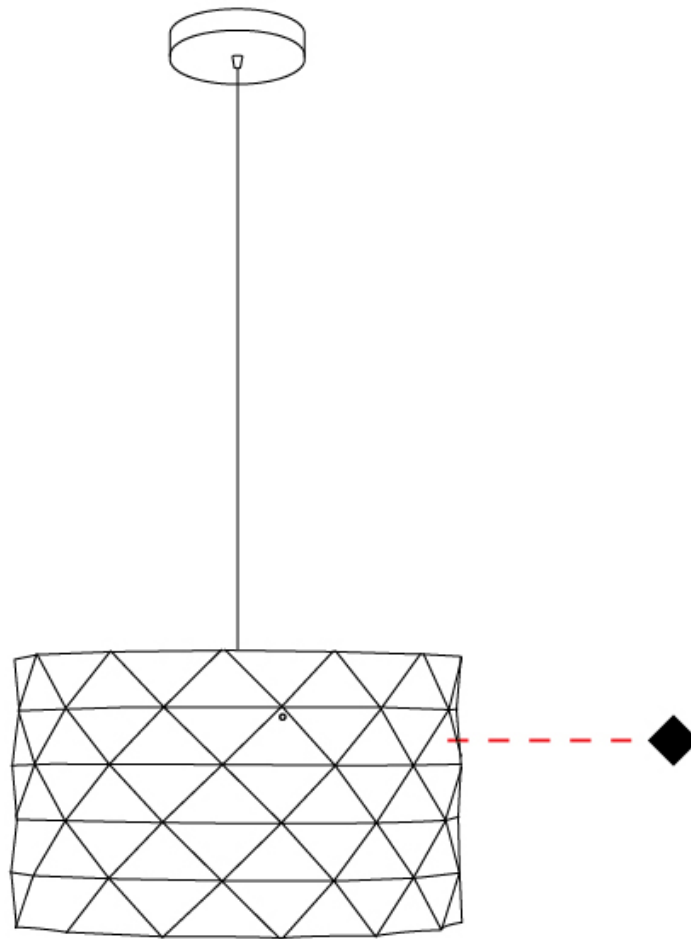

PRISMA SUSPENSION

D61079-

PROJECT _____

TYPE _____

SPECIFIER _____

QUANTITY _____

DATE _____

D