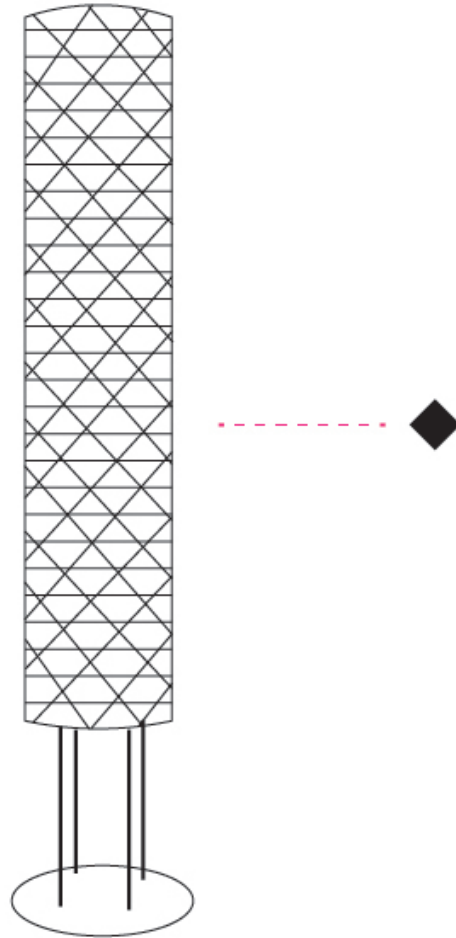

PRISMA PORTABLE

D64051-

PROJECT	_____
TYPE	_____
SPECIFIER	_____
QUANTITY	_____
DATE	_____

D