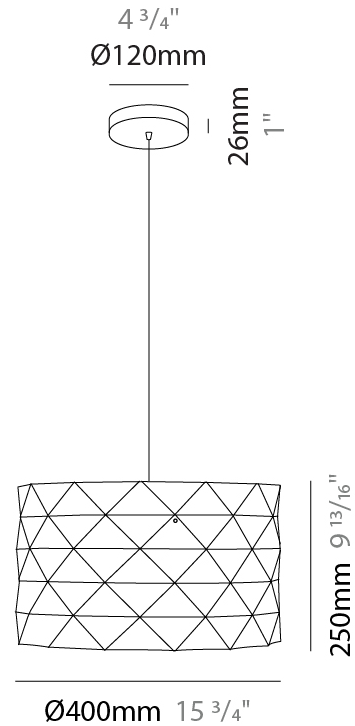

PRISMA SUSPENSION

D61080-

base number   Finish
Options

1. To build a product code in our configurator select the specify button on the base model # product page
2. To build a manual product code on this datasheet choose from the options listed below in blue font and add the suffix to the base model #

GENERAL

Series: Prisma
Brand: Linea Zero
Division: Design
Mounting Type: Suspension
Mounting Location: Ceiling
Subcategory: Pendant

PHYSICAL

Shape: Cylinder
Diameter (mm): 400
Diameter (in): 15 ³/₄
Height (mm): 250
Height (in): 9 ¹³/₁₆
Max. Overall Height (mm): 1900
Max. Overall Height (in): 74 ¹³/₁₆
Light Distribution: Omnidirectional
Diffuser: Polilux™ Shade - See Finish Options
[Fixture Finish: WHI / SIL / NGD / COP / PKM](#)
Fixture Material: Polilux™/ Metal holder

ELECTRICAL

Number of Lamps: 3
Lamp Type: LED Retrofit
Bulb Included: Bulb Not Included
Max. Wattage Per Lamp (W): 7
Lamp Base: E26
Input Voltage (V): 120
Upon Request: 277Vac / GU24

LED

OPTICAL

RATINGS AND CERTIFICATIONS

Certified By: Certified for North American Standards
IP rating: IP20

PROJECT	_____
TYPE	_____
SPECIFIER	_____
QUANTITY	_____
DATE	_____