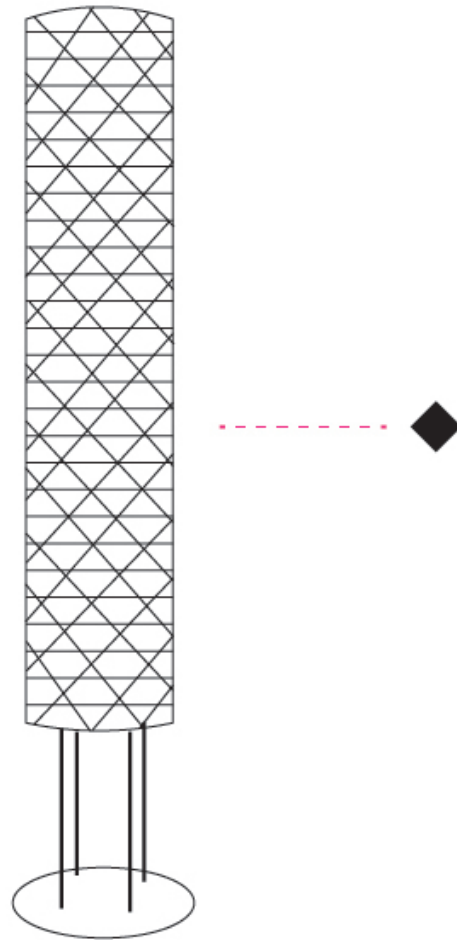

PRISMA PORTABLE

D64051-

PROJECT	_____
TYPE	_____
SPECIFIER	_____
QUANTITY	_____
DATE	_____

D