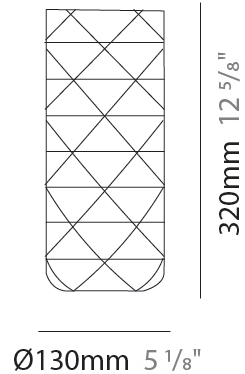

PROJECT
TYPE
SPECIFIER
QUANTITY
DATE

PRISMA PORTABLE

D64048-

base number   Finish
Options

1. To build a product code in our configurator select the specify button on the base model # product page
2. To build a manual product code on this datasheet choose from the options listed below in blue font and add the suffix to the base model #

GENERAL

Series: Prisma
Brand: Linea Zero
Division: Design
Mounting Type: Portable
Mounting Location: Table
Subcategory: Table

PHYSICAL

Shape: Cylinder
Diameter (mm): 130
Diameter (in): 5 1/8
Height (mm): 320
Height (in): 12 5/8
Light Distribution: Omnidirectional
Diffuser: Polilux™ Shade - See Finish Options
[Fixture Finish: WHI / SIL / NGD / COP / PKM](#)
Fixture Material: Polilux™/ Metal holder

ELECTRICAL

Number of Lamps: 1
Lamp Type: LED Retrofit
Bulb Included: Bulb Not Included
Max. Wattage Per Lamp (W): 7
Lamp Base: E26
Input Voltage (V): 120
Upon Request: 277Vac / GU24

LED

OPTICAL

RATINGS AND CERTIFICATIONS

Certified By: Certified for North American Standards
IP rating: IP20