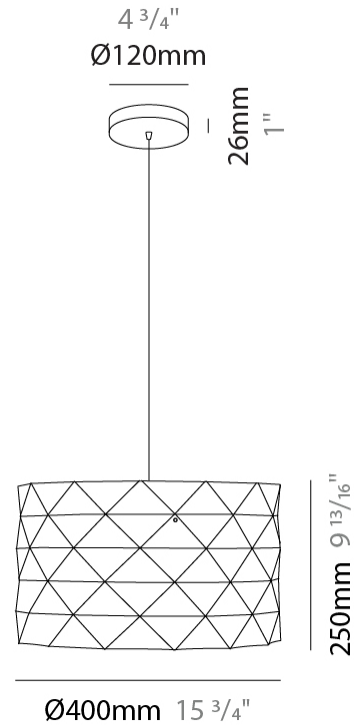

PRISMA SUSPENSION

D61080-

base number   Finish
Options

1. To build a product code in our configurator select the specify button on the base model # product page
2. To build a manual product code on this datasheet choose from the options listed below in blue font and add the suffix to the base model #

GENERAL

Series: Prisma
Brand: Linea Zero
Division: Design
Mounting Type: Suspension
Mounting Location: Ceiling
Subcategory: Pendant

PHYSICAL

Shape: Cylinder
Diameter (mm): 400
Diameter (in): 15 ³/₄
Height (mm): 250
Height (in): 9 ¹³/₁₆
Max. Overall Height (mm): 1900
Max. Overall Height (in): 74 ¹³/₁₆
Light Distribution: Omnidirectional
Diffuser: Polilux™ Shade - See Finish Options
[Fixture Finish: WHI / SIL / NGD / COP / PKM](#)
Fixture Material: Polilux™/ Metal holder

ELECTRICAL

Number of Lamps: 3
Lamp Type: LED Retrofit
Bulb Included: Bulb Not Included
Max. Wattage Per Lamp (W): 7
Lamp Base: E26
Input Voltage (V): 120
Upon Request: 277Vac / GU24

LED

OPTICAL

RATINGS AND CERTIFICATIONS

Certified By: Certified for North American Standards
IP rating: IP20

PROJECT	_____
TYPE	_____
SPECIFIER	_____
QUANTITY	_____
DATE	_____