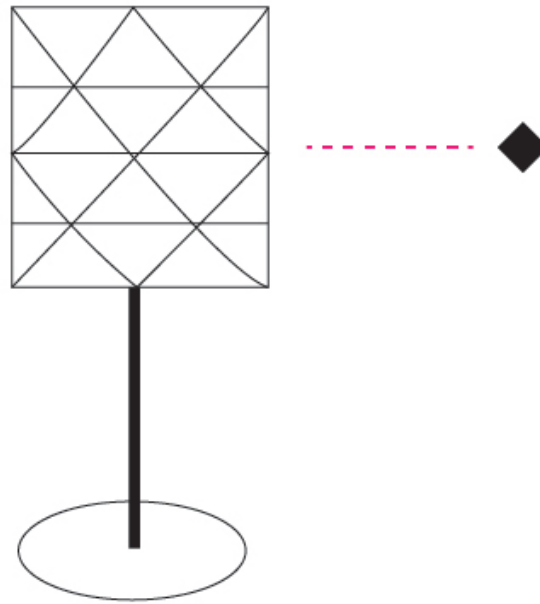

PRISMA PORTABLE

D64049-

PROJECT

TYPE

SPECIFIER

QUANTITY

DATE