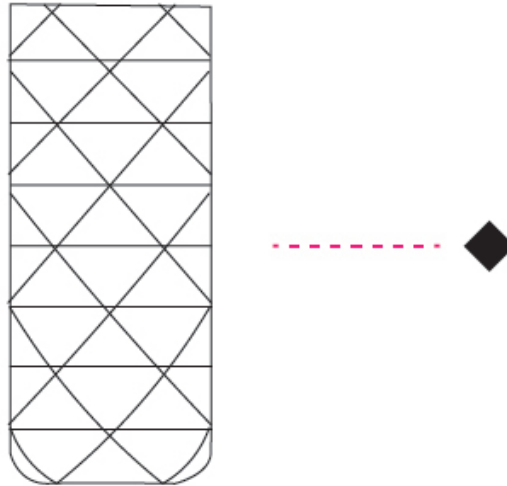

PRISMA PORTABLE

D64048-

PROJECT _____

TYPE _____

SPECIFIER _____

QUANTITY _____

DATE _____

D