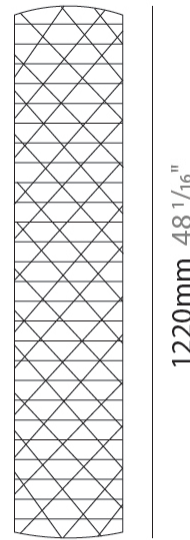

PRISMA PORTABLE

D64050-

base number Finish
Options

1. To build a product code in our configurator select the specify button on the base model # product page
2. To build a manual product code on this datasheet choose from the options listed below in blue font and add the suffix to the base model #

GENERAL

Series: Prisma
Brand: Linea Zero
Division: Design
Mounting Type: Portable
Mounting Location: Floor
Subcategory: Floor

PHYSICAL

Shape: Cylinder
Diameter (mm): 270
Diameter (in): 10 ⁵/₈
Height (mm): 1220
Height (in): 48 ¹/₁₆
Light Distribution: Omnidirectional
Diffuser: Polilux™ Shade - See Finish Options
[Fixture Finish: WHI / SIL / NGD / COP / PKM](#)
Fixture Material: Polilux™/ Metal holder

ELECTRICAL

Number of Lamps: 3
Lamp Type: LED Retrofit
Bulb Included: Bulb Not Included
Max. Wattage Per Lamp (W): 7
Lamp Base: E26
Input Voltage (V): 120
Upon Request: 277Vac / GU24

LED

OPTICAL

RATINGS AND CERTIFICATIONS

Certified By: Certified for North American Standards
IP rating: IP20

PROJECT
TYPE
SPECIFIER
QUANTITY
DATE

Ø270mm 10 ⁵/₈"