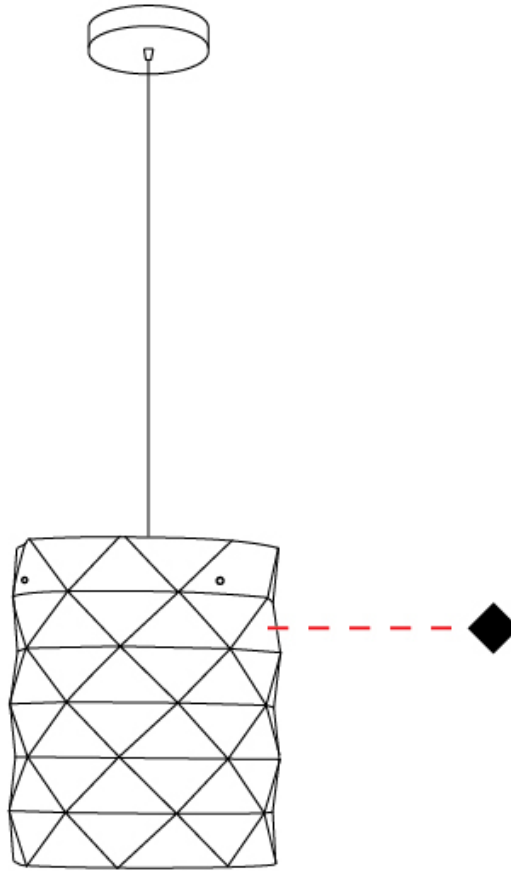

D61078-

PROJECT _____

TYPE _____

SPECIFIER _____

QUANTITY _____

DATE _____

D