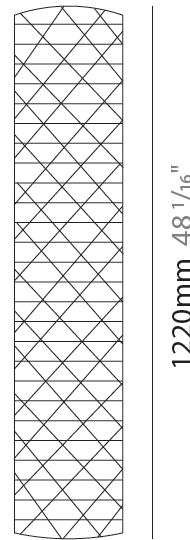

PRISMA PORTABLE

D64050-

base number   Finish
Options

1. To build a product code in our configurator select the specify button on the base model # product page
2. To build a manual product code on this datasheet choose from the options listed below in blue font and add the suffix to the base model #

GENERAL

Series: Prisma
Brand: Linea Zero
Division: Design
Mounting Type: Portable
Mounting Location: Floor
Subcategory: Floor

PHYSICAL

Shape: Cylinder
Diameter (mm): 270
Diameter (in): 10 ⁵/₈
Height (mm): 1220
Height (in): 48 ¹/₁₆
Light Distribution: Omnidirectional
Diffuser: Polilux™ Shade - See Finish Options
Fixture Finish: WHI / SIL / NGD / COP / PKM
Fixture Material: Polilux™/ Metal holder

ELECTRICAL

Number of Lamps: 3
Lamp Type: LED Retrofit
Bulb Included: Bulb Not Included
Max. Wattage Per Lamp (W): 7
Lamp Base: E26
Input Voltage (V): 120
Upon Request: 277Vac / GU24

LED

OPTICAL

RATINGS AND CERTIFICATIONS

Certified By: Certified for North American Standards
IP rating: IP20

PROJECT	_____
TYPE	_____
SPECIFIER	_____
QUANTITY	_____
DATE	_____

Ø270mm 10 ⁵/₈"