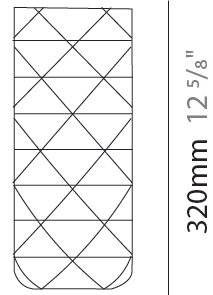

GENERAL

Series: Prisma
 Partner: Linea Zero
 Division: Design
 Installation: Portable
 Product Type: Table
 Mounting Location: Table

PHYSICAL

Shape: Cylinder
 Diameter (mm): 130
 Diameter (in): 5 1/8
 Height (mm): 320
 Height (in): 12 5/8
 Diffuser: Polilux™ Shade - See Finish Options
[Fixture Finish: WHI / SIL / NGD / COP / PKM](#)
 Fixture Material: Polilux™/ Metal holder
 Primary Material: Non-Static Polilux

Certified By: Certified for North American Standards
 IP rating: IP20

PROJECT
TYPE
SPECIFIER
QUANTITY
DATE

Ø130mm 5 1/8"

PRISMA PORTABLE

D64048-

PROJECT

TYPE

SPECIFIER

GENERAL

Series: Prisma
Partner: Linea Zero
Division: Design
Installation: Portable
Product Type: Table
Mounting Location: Table

PHYSICAL

Shape: Cylinder
Diameter (mm): 150
Diameter (in): 5 ⁷/₈
Height (mm): 360
Height (in): 14 ³/₁₆
Diffuser: Polilux™ Shade - See Finish Options
Fixture Finish: WHI / SIL / NGD / COP / PKM
Fixture Material: Polilux™/ Metal holder
Primary Material: Non-Static Polilux