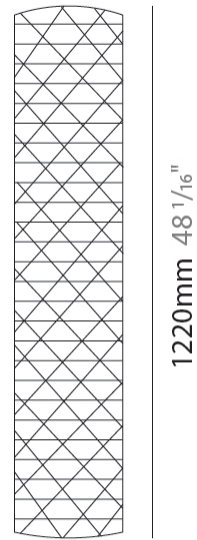

PRISMA PORTABLE

D64050-

base number   Finish
Options

1. To build a product code in our configurator select the specify button on the base model # product page
2. To build a manual product code on this datasheet choose from the options listed below in blue font and add the suffix to the base model #

GENERAL

Series: Prisma
Partner: Linea Zero
Division: Design
Installation: Portable
Product Type: Floor
Mounting Location: Floor

PHYSICAL

Shape: Cylinder
Diameter (mm): 270
Diameter (in): 10 ⁵/₈
Height (mm): 1220
Height (in): 48 ¹/₁₆
Diffuser: Polilux™ Shade - See Finish Options
[Fixture Finish: WHI / SIL / NGD / COP / PKM](#)
Fixture Material: Polilux™/ Metal holder
Primary Material: Non-Static Polilux

ELECTRICAL

Number of Lamps: 3
Lamp Type: LED Retrofit
Bulb Included: Bulb Not Included
Max. Wattage Per Lamp (W): 7
Lamp Base: E26
Input Voltage (V): 120
Upon Request: 277Vac / GU24

LED

OPTICAL

RATINGS AND CERTIFICATIONS

Certified By: Certified for North American Standards
IP rating: IP20

PROJECT
TYPE
SPECIFIER
QUANTITY
DATE

Ø270mm 10 ⁵/₈"

1220mm 48 ¹/₁₆"