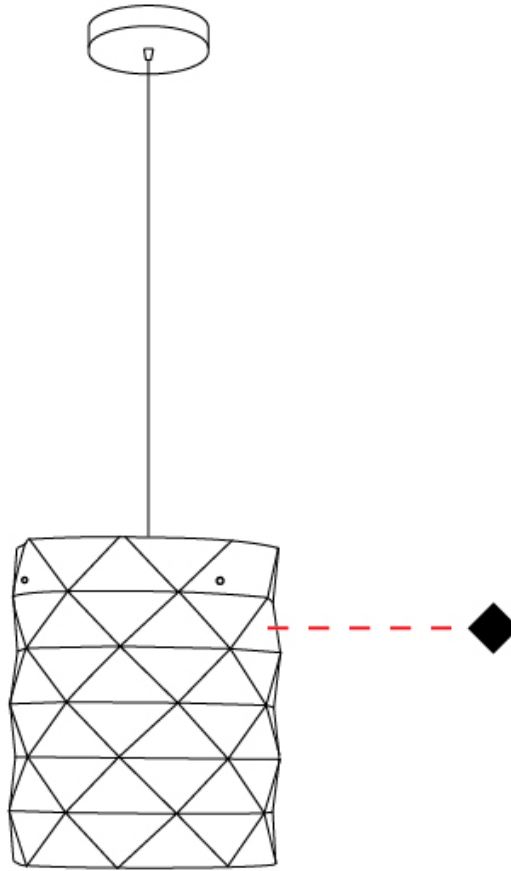

PRISMA SUSPENSION

D61078-

PROJECT _____

TYPE _____

SPECIFIER _____

QUANTITY _____

DATE _____

D