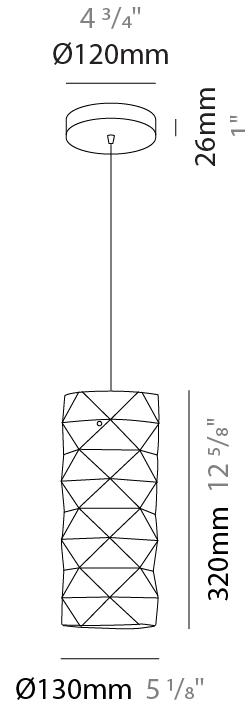

PRISMA SUSPENSION

D61077-

base number   Finish
Options

1. To build a product code in our configurator select the specify button on the base model # product page
2. To build a manual product code on this datasheet choose from the options listed below in blue font and add the suffix to the base model #

GENERAL

Series: Prisma
Partner: Linea Zero
Division: Design
Installation: Suspension
Product Type: Pendant
Mounting Location: Ceiling

PHYSICAL

Shape: Cylinder
Diameter (mm): 130
Diameter (in): 5 1/8
Height (mm): 320
Height (in): 12 5/8
Max. Overall Height (mm): 1900
Max. Overall Height (in): 74 13/16
Diffuser: Polilux™ Shade - See Finish Options
Fixture Finish: WHI / SIL / NGD / COP / PKM
Fixture Material: Polilux™/ Metal holder
Primary Material: Non-Static Polilux

ELECTRICAL

Number of Lamps: 1
Lamp Type: LED Retrofit
Bulb Included: Bulb Not Included
Max. Wattage Per Lamp (W): 7
Lamp Base: E26
Input Voltage (V): 120
Upon Request: 277Vac / GU24

LED

OPTICAL

RATINGS AND CERTIFICATIONS

Certified By: Certified for North American Standards
IP rating: IP20

PROJECT	_____
TYPE	_____
SPECIFIER	_____
QUANTITY	_____
DATE	_____