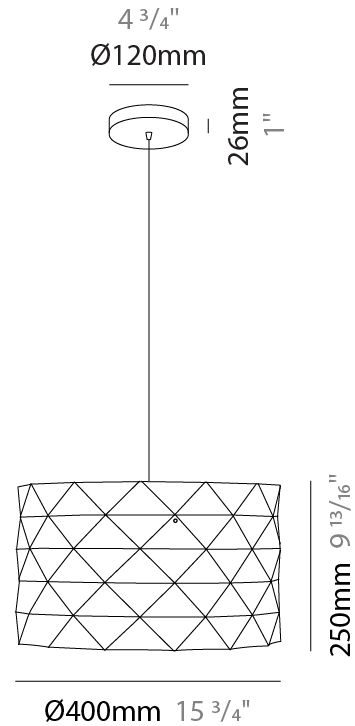

PRISMA SUSPENSION

D61079-

base number   Finish
Options

1. To build a product code in our configurator select the specify button on the base model # product page
2. To build a manual product code on this datasheet choose from the options listed below in blue font and add the suffix to the base model #

GENERAL

Series: Prisma
Partner: Linea Zero
Division: Design
Installation: Suspension
Product Type: Pendant
Mounting Location: Ceiling

PHYSICAL

Shape: Cylinder
Diameter (mm): 400
Diameter (in): 15 ³/₄
Height (mm): 250
Height (in): 9 ¹³/₁₆
Max. Overall Height (mm): 1900
Max. Overall Height (in): 74 ¹³/₁₆
Diffuser: Polilux™ Shade - See Finish Options
[Fixture Finish: WHI / SIL / NGD / COP / PKM](#)
Fixture Material: Polilux™/ Metal holder
Primary Material: Non-Static Polilux

ELECTRICAL

Number of Lamps: 1
Lamp Type: LED Retrofit
Bulb Included: Bulb Not Included
Max. Wattage Per Lamp (W): 7
Lamp Base: E26
Input Voltage (V): 120
Upon Request: 277Vac / GU24

LED

OPTICAL

RATINGS AND CERTIFICATIONS

Certified By: Certified for North American Standards
IP rating: IP20

PROJECT	_____
TYPE	_____
SPECIFIER	_____
QUANTITY	_____
DATE	_____