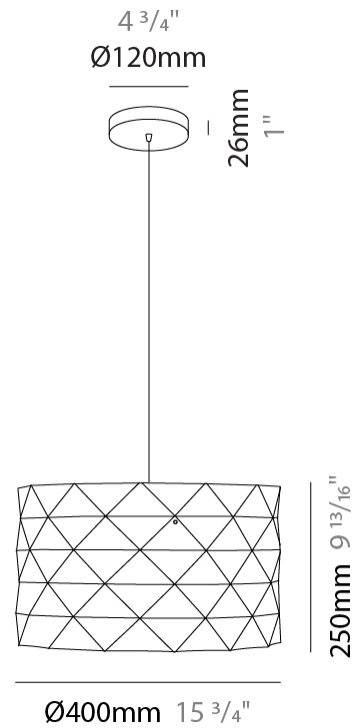

PRISMA SUSPENSION

D61081-

base number   Finish
Options

1. To build a product code in our configurator select the specify button on the base model # product page
2. To build a manual product code on this datasheet choose from the options listed below in blue font and add the suffix to the base model #

GENERAL

Series: Prisma
Partner: Linea Zero
Division: Design
Installation: Suspension
Product Type: Pendant
Mounting Location: Ceiling

PHYSICAL

Shape: Cylinder
Diameter (mm): 400
Diameter (in): 15 ³/₄
Height (mm): 250
Height (in): 9 ¹³/₁₆
Max. Overall Height (mm): 1900
Max. Overall Height (in): 74 ¹³/₁₆
Diffuser: Polilux™ Shade - See Finish Options
[Fixture Finish: WHI / SIL / NGD / COP / PKM](#)
Fixture Material: Polilux™/ Metal holder
Primary Material: Non-Static Polilux

ELECTRICAL

Number of Lamps: 5
Lamp Type: LED Retrofit
Bulb Included: Bulb Not Included
Max. Wattage Per Lamp (W): 7
Lamp Base: E26
Input Voltage (V): 120
Upon Request: 277Vac / GU24

LED

OPTICAL

RATINGS AND CERTIFICATIONS

Certified By: Certified for North American Standards
IP rating: IP20

PROJECT	_____
TYPE	_____
SPECIFIER	_____
QUANTITY	_____
DATE	_____