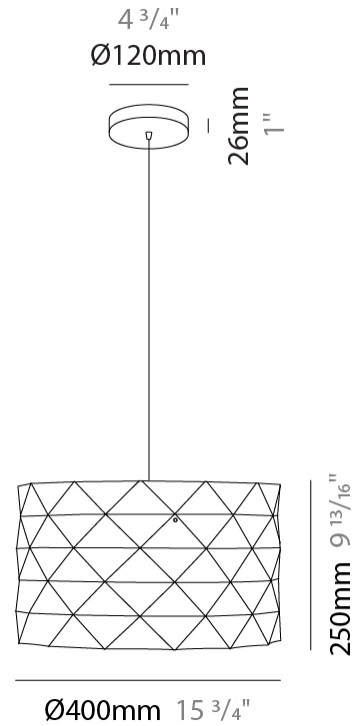

PRISMA SUSPENSION

D61080-

base number   Finish
Options

1. To build a product code in our configurator select the specify button on the base model # product page
2. To build a manual product code on this datasheet choose from the options listed below in blue font and add the suffix to the base model #

GENERAL

Series: Prisma
Partner: Linea Zero
Division: Design
Installation: Suspension
Product Type: Pendant
Mounting Location: Ceiling

PHYSICAL

Shape: Cylinder
Diameter (mm): 400
Diameter (in): 15 ³/₄
Height (mm): 250
Height (in): 9 ¹³/₁₆
Max. Overall Height (mm): 1900
Max. Overall Height (in): 74 ¹³/₁₆
Diffuser: Polilux™ Shade - See Finish Options
[Fixture Finish: WHI / SIL / NGD / COP / PKM](#)
Fixture Material: Polilux™/ Metal holder
Primary Material: Non-Static Polilux

ELECTRICAL

Number of Lamps: 3
Lamp Type: LED Retrofit
Bulb Included: Bulb Not Included
Max. Wattage Per Lamp (W): 7
Lamp Base: E26
Input Voltage (V): 120
Upon Request: 277Vac / GU24

LED

OPTICAL

RATINGS AND CERTIFICATIONS

Certified By: Certified for North American Standards
IP rating: IP20

PROJECT	_____
TYPE	_____
SPECIFIER	_____
QUANTITY	_____
DATE	_____