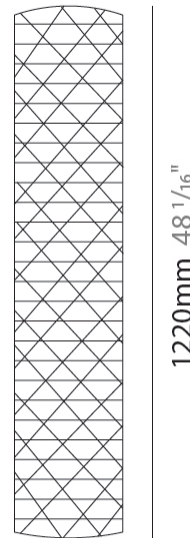

PRISMA PORTABLE

D64050-

base number   Finish
Options

1. To build a product code in our configurator select the specify button on the base model # product page
2. To build a manual product code on this datasheet choose from the options listed below in blue font and add the suffix to the base model #

GENERAL

Series: Prisma
Brand: Linea Zero
Division: Design
Mounting Type: Portable
Mounting Location: Floor
Subcategory: Floor

PHYSICAL

Shape: Cylinder
Diameter (mm): 270
Diameter (in): 10 ⁵/₈
Height (mm): 1220
Height (in): 48 ¹/₁₆
Light Distribution: Omnidirectional
Diffuser: Polilux™ Shade - See Finish Options
[Fixture Finish: WHI / SIL / NGD / COP / PKM](#)
Fixture Material: Polilux™/ Metal holder

ELECTRICAL

Number of Lamps: 3
Lamp Type: LED Retrofit
Bulb Included: Bulb Not Included
Max. Wattage Per Lamp (W): 7
Lamp Base: E26
Input Voltage (V): 120
Upon Request: 277Vac / GU24

LED

OPTICAL

RATINGS AND CERTIFICATIONS

Certified By: Certified for North American Standards
IP rating: IP20

PROJECT
TYPE
SPECIFIER
QUANTITY
DATE

Ø270mm 10 ⁵/₈"