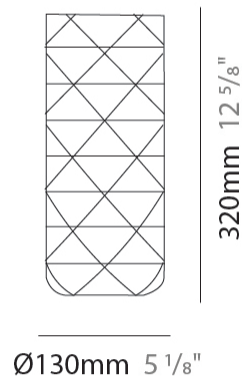

PROJECT
TYPE
SPECIFIER
QUANTITY
DATE

PRISMA PORTABLE

D64048-

base number   Finish
Options

1. To build a product code in our configurator select the specify button on the base model # product page
2. To build a manual product code on this datasheet choose from the options listed below in blue font and add the suffix to the base model #

GENERAL

Series: Prisma
Brand: Linea Zero
Division: Design
Mounting Type: Portable
Mounting Location: Table
Subcategory: Table

PHYSICAL

Shape: Cylinder
Diameter (mm): 130
Diameter (in): 5 1/8
Height (mm): 320
Height (in): 12 5/8
Light Distribution: Omnidirectional
Diffuser: Polilux™ Shade - See Finish Options
Fixture Finish: WHI / SIL / NGD / COP / PKM
Fixture Material: Polilux™/ Metal holder

ELECTRICAL

Number of Lamps: 1
Lamp Type: LED Retrofit
Bulb Included: Bulb Not Included
Max. Wattage Per Lamp (W): 7
Lamp Base: E26
Input Voltage (V): 120
Upon Request: 277Vac / GU24

LED

OPTICAL

RATINGS AND CERTIFICATIONS

Certified By: Certified for North American Standards
IP rating: IP20