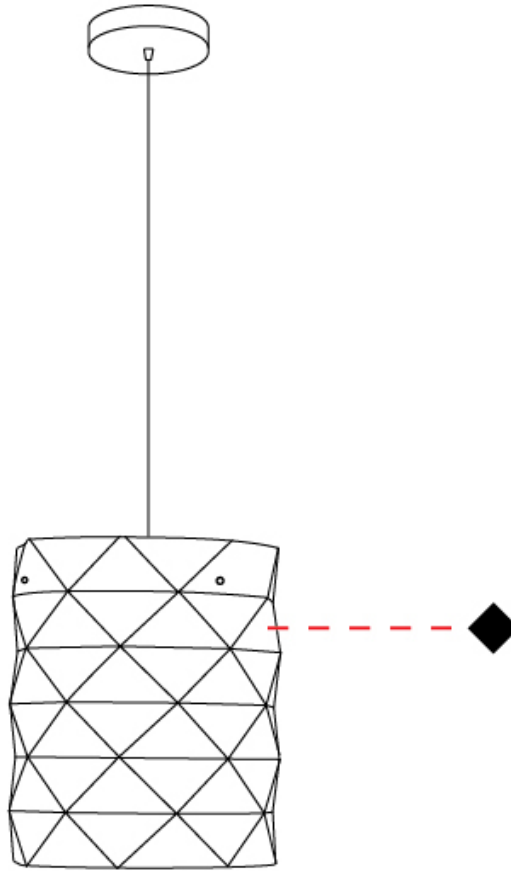

D61078-

PROJECT	_____
TYPE	_____
SPECIFIER	_____
QUANTITY	_____
DATE	_____

D