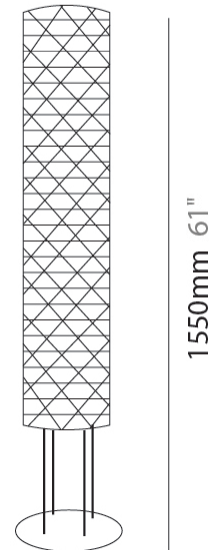

Ø270mm 10 ⁵/₈"