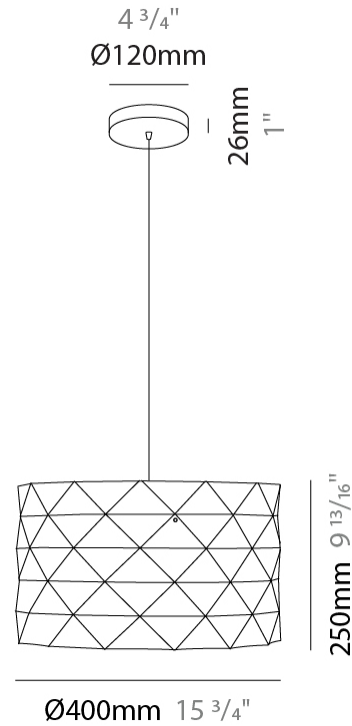

PRISMA SUSPENSION

D61080-

base number   Finish
Options

1. To build a product code in our configurator select the specify button on the base model # product page
2. To build a manual product code on this datasheet choose from the options listed below in blue font and add the suffix to the base model #

GENERAL

Series: Prisma
Brand: Linea Zero
Division: Design
Mounting Type: Suspension
Mounting Location: Ceiling
Subcategory: Pendant

PHYSICAL

Shape: Cylinder
Diameter (mm): 400
Diameter (in): 15 3/4
Height (mm): 250
Height (in): 9 13/16
Max. Overall Height (mm): 1900
Max. Overall Height (in): 74 13/16
Light Distribution: Omnidirectional
Diffuser: Polilux™ Shade - See Finish Options
[Fixture Finish: WHI / SIL / NGD / COP / PKM](#)
Fixture Material: Polilux™/ Metal holder

ELECTRICAL

Number of Lamps: 3
Lamp Type: LED Retrofit
Bulb Included: Bulb Not Included
Max. Wattage Per Lamp (W): 7
Lamp Base: E26
Input Voltage (V): 120
Upon Request: 277Vac / GU24

LED

OPTICAL

RATINGS AND CERTIFICATIONS

Certified By: Certified for North American Standards
IP rating: IP20

PROJECT	_____
TYPE	_____
SPECIFIER	_____
QUANTITY	_____
DATE	_____