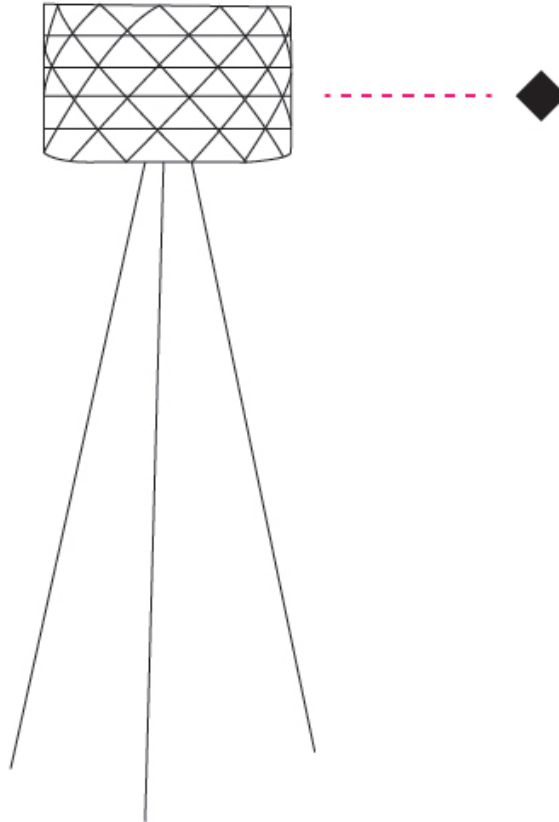

PRISMA PORTABLE

D64052-

PROJECT

TYPE

SPECIFIER

QUANTITY

DATE

D