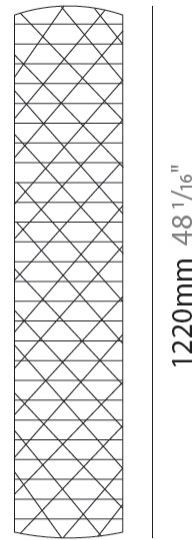

PRISMA PORTABLE

D64050-

base number   Finish
Options

1. To build a product code in our configurator select the specify button on the base model # product page
2. To build a manual product code on this datasheet choose from the options listed below in blue font and add the suffix to the base model #

GENERAL

Series: Prisma
Partner: Linea Zero
Division: Design
Installation: Portable
Product Type: Floor
Mounting Location: Floor

PHYSICAL

Shape: Cylinder
Diameter (mm): 270
Diameter (in): 10 ⁵/₈
Height (mm): 1220
Height (in): 48 ¹/₁₆
Diffuser: Polilux™ Shade - See Finish Options
[Fixture Finish: WHI / SIL / NGD / COP / PKM](#)
Fixture Material: Polilux™/ Metal holder
Primary Material: Non-Static Polilux

ELECTRICAL

Number of Lamps: 3
Lamp Type: LED Retrofit
Bulb Included: Bulb Not Included
Max. Wattage Per Lamp (W): 7
Lamp Base: E26
Input Voltage (V): 120
Upon Request: 277Vac / GU24

LED

OPTICAL

RATINGS AND CERTIFICATIONS

Certified By: Certified for North American Standards
IP rating: IP20

PROJECT
TYPE
SPECIFIER
QUANTITY
DATE

Ø270mm 10 ⁵/₈"