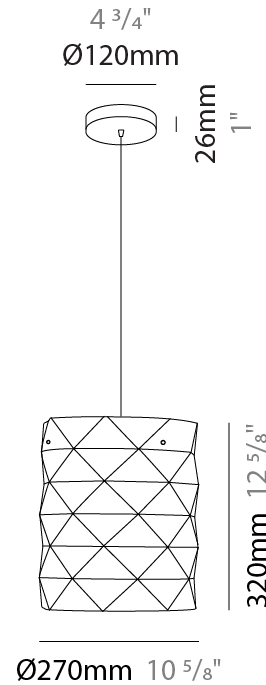

PRISMA SUSPENSION

D61078-

base number   Finish
Options

1. To build a product code in our configurator select the specify button on the base model # product page
2. To build a manual product code on this datasheet choose from the options listed below in blue font and add the suffix to the base model #

GENERAL

Series: Prisma
Partner: Linea Zero
Division: Design
Installation: Suspension
Product Type: Pendant
Mounting Location: Ceiling

PHYSICAL

Shape: Cylinder
Diameter (mm): 270
Diameter (in): 10 ⁵/₈
Height (mm): 320
Height (in): 12 ⁵/₈
Max. Overall Height (mm): 1900
Max. Overall Height (in): 74 ¹³/₁₆
Diffuser: Polilux™ Shade - See Finish Options
[Fixture Finish: WHI / SIL / NGD / COP / PKM](#)
Fixture Material: Polilux™/ Metal holder
Primary Material: Non-Static Polilux

ELECTRICAL

Number of Lamps: 1
Lamp Type: LED Retrofit
Bulb Included: Bulb Not Included
Max. Wattage Per Lamp (W): 7
Lamp Base: E26
Input Voltage (V): 120
Upon Request: 277Vac / GU24

LED

OPTICAL

RATINGS AND CERTIFICATIONS

Certified By: Certified for North American Standards
IP rating: IP20

PROJECT	_____
TYPE	_____
SPECIFIER	_____
QUANTITY	_____
DATE	_____