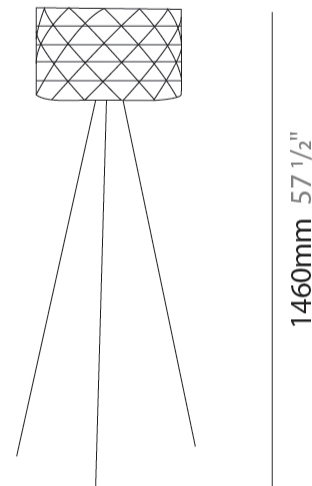

Ø400mm 15 3/4"