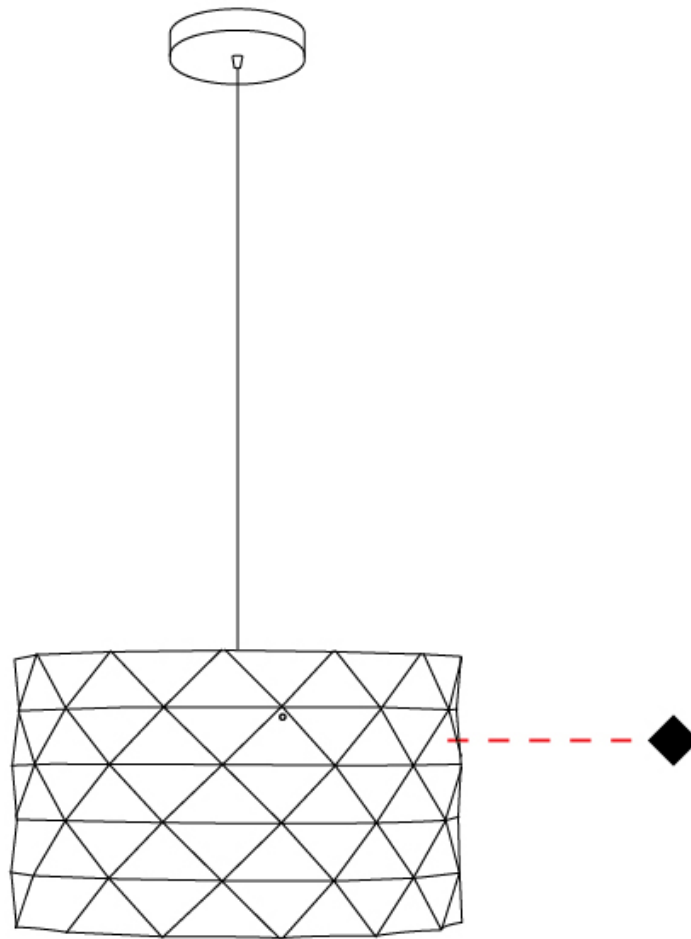

PRISMA SUSPENSION

D61081-

PROJECT	_____
TYPE	_____
SPECIFIER	_____
QUANTITY	_____
DATE	_____

D