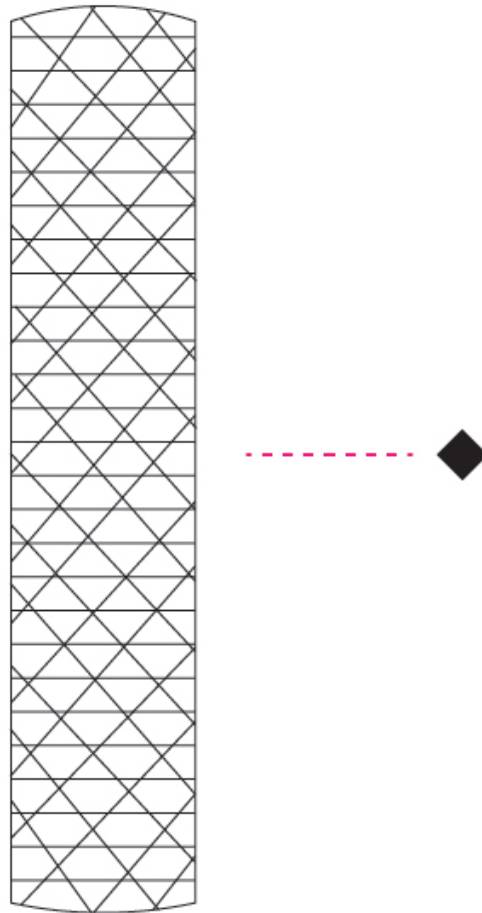

PRISMA PORTABLE

D64050-

PROJECT

TYPE

SPECIFIER

QUANTITY

DATE

D