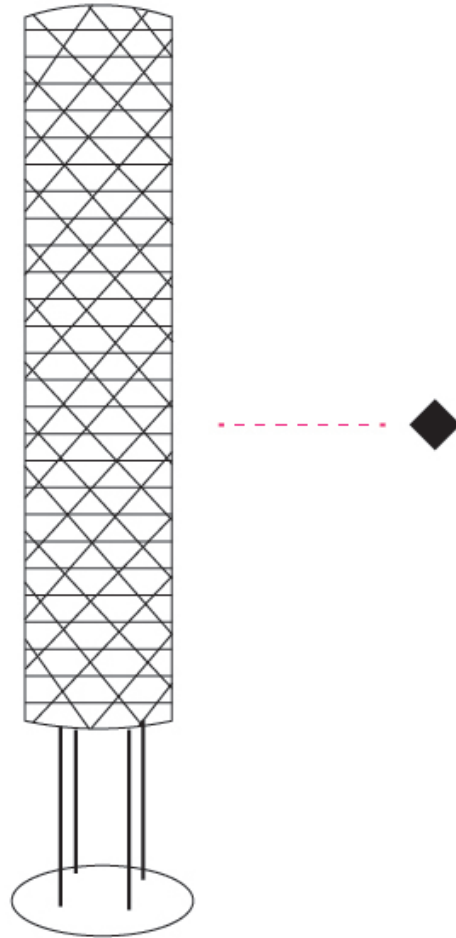

PRISMA PORTABLE

D64051-

PROJECT _____

TYPE _____

SPECIFIER _____

QUANTITY _____

DATE _____

D