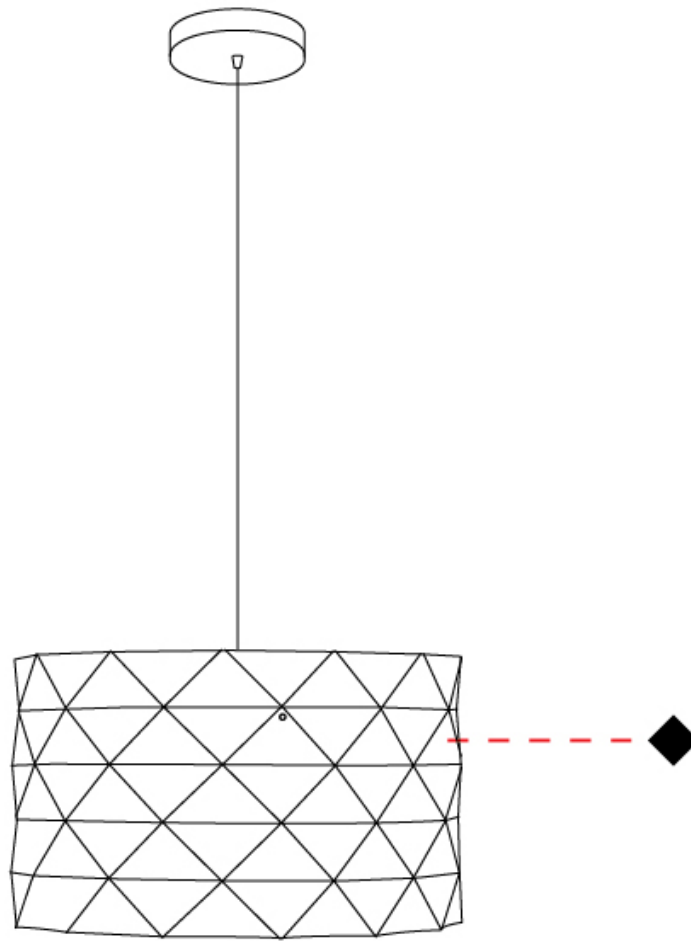

PRISMA SUSPENSION

D61079-

PROJECT	_____
TYPE	_____
SPECIFIER	_____
QUANTITY	_____
DATE	_____

D