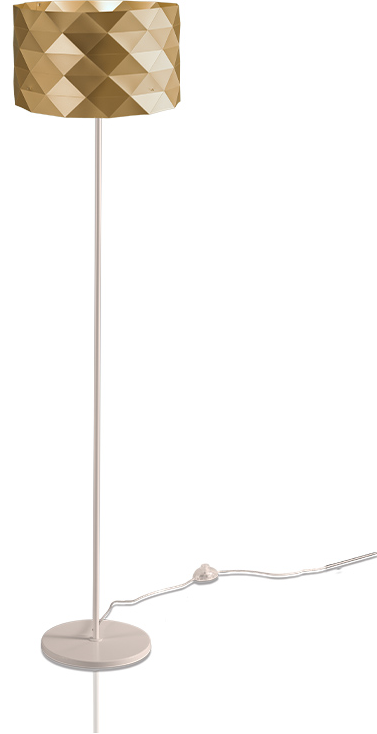

PRISMA PORTABLE

D64053-

base number   Finish
Options

1. To build a product code in our configurator select the specify button on the base model # product page
2. To build a manual product code on this datasheet choose from the options listed below in blue font and add the suffix to the base model #

GENERAL

Series: Prisma
Partner: Linea Zero
Division: Design
Installation: Portable
Product Type: Floor
Mounting Location: Floor

PHYSICAL

Shape: Drum
Diameter (mm): 400
Diameter (in): 15 3/4
Height (mm): 1530
Height (in): 60 1/4
Diffuser: Polilux™ Shade - See Finish Options
[Fixture Finish: WHI / SIL / NGD / COP / PKM](#)
Fixture Material: Polilux™/ Metal holder
Primary Material: Non-Static Polilux

ELECTRICAL

Number of Lamps: 1
Lamp Type: LED Retrofit
Bulb Included: Bulb Not Included
Max. Wattage Per Lamp (W): 7
Lamp Base: E26
Input Voltage (V): 120
Upon Request: 277Vac / GU24

LED

OPTICAL

RATINGS AND CERTIFICATIONS

Certified By: Certified for North American Standards
IP rating: IP20

PROJECT
TYPE
SPECIFIER
QUANTITY
DATE

Ø400mm 15 3/4"

1530mm 60 1/4"