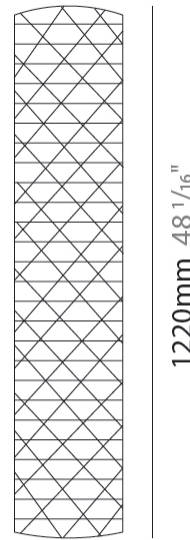

PRISMA PORTABLE

D64050-

base number   Finish
Options

1. To build a product code in our configurator select the specify button on the base model # product page
2. To build a manual product code on this datasheet choose from the options listed below in blue font and add the suffix to the base model #

GENERAL

Series: Prisma
Partner: Linea Zero
Division: Design
Installation: Portable
Product Type: Floor
Mounting Location: Floor

PHYSICAL

Shape: Cylinder
Diameter (mm): 270
Diameter (in): 10 ⁵/₈
Height (mm): 1220
Height (in): 48 ¹/₁₆
Diffuser: Polilux™ Shade - See Finish Options
[Fixture Finish: WHI / SIL / NGD / COP / PKM](#)
Fixture Material: Polilux™/ Metal holder
Primary Material: Non-Static Polilux

ELECTRICAL

Number of Lamps: 3
Lamp Type: LED Retrofit
Bulb Included: Bulb Not Included
Max. Wattage Per Lamp (W): 7
Lamp Base: E26
Input Voltage (V): 120
Upon Request: 277Vac / GU24

LED

OPTICAL

RATINGS AND CERTIFICATIONS

Certified By: Certified for North American Standards
IP rating: IP20

PROJECT
TYPE
SPECIFIER
QUANTITY
DATE

Ø270mm 10 ⁵/₈"

1220mm 48 ¹/₁₆"