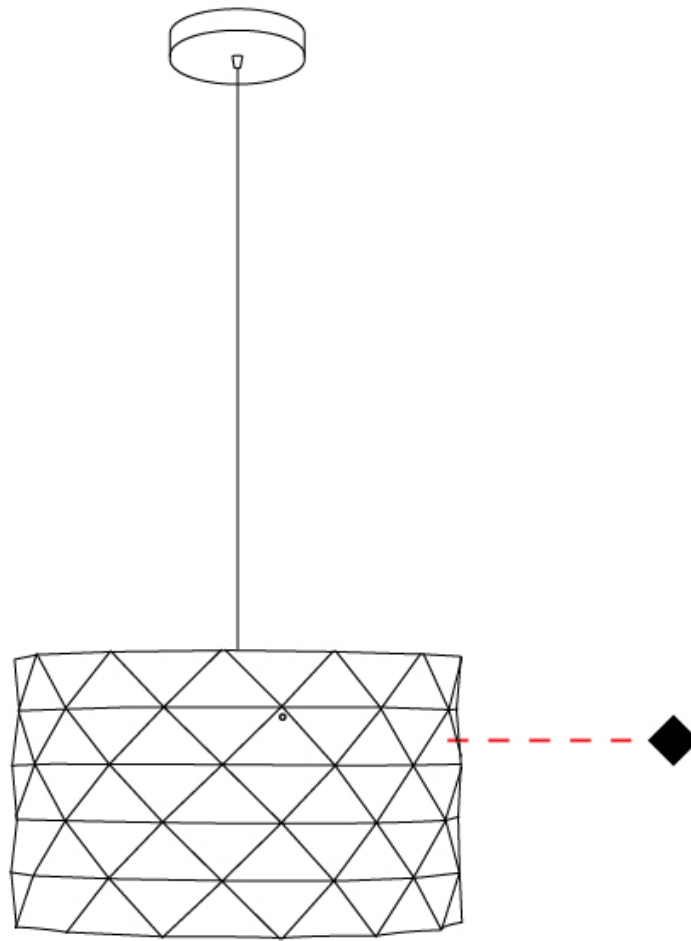

D61081-

PROJECT

TYPE

SPECIFIER

QUANTITY

DATE

D