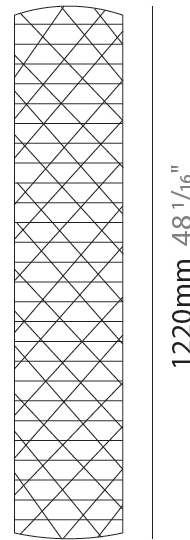

PRISMA PORTABLE

D64050-

base number   Finish
Options

1. To build a product code in our configurator select the specify button on the base model # product page
2. To build a manual product code on this datasheet choose from the options listed below in blue font and add the suffix to the base model #

GENERAL

Series: Prisma
Brand: Linea Zero
Division: Design
Mounting Type: Portable
Mounting Location: Floor
Subcategory: Floor

PHYSICAL

Shape: Cylinder
Diameter (mm): 270
Diameter (in): 10 ⁵/₈
Height (mm): 1220
Height (in): 48 ¹/₁₆
Light Distribution: Omnidirectional
Diffuser: Polilux™ Shade - See Finish Options
[Fixture Finish: WHI / SIL / NGD / COP / PKM](#)
Fixture Material: Polilux™/ Metal holder

ELECTRICAL

Number of Lamps: 3
Lamp Type: LED Retrofit
Bulb Included: Bulb Not Included
Max. Wattage Per Lamp (W): 7
Lamp Base: E26
Input Voltage (V): 120
Upon Request: 277Vac / GU24

LED

OPTICAL

RATINGS AND CERTIFICATIONS

Certified By: Certified for North American Standards
IP rating: IP20

PROJECT
TYPE
SPECIFIER
QUANTITY
DATE

Ø270mm 10 ⁵/₈"