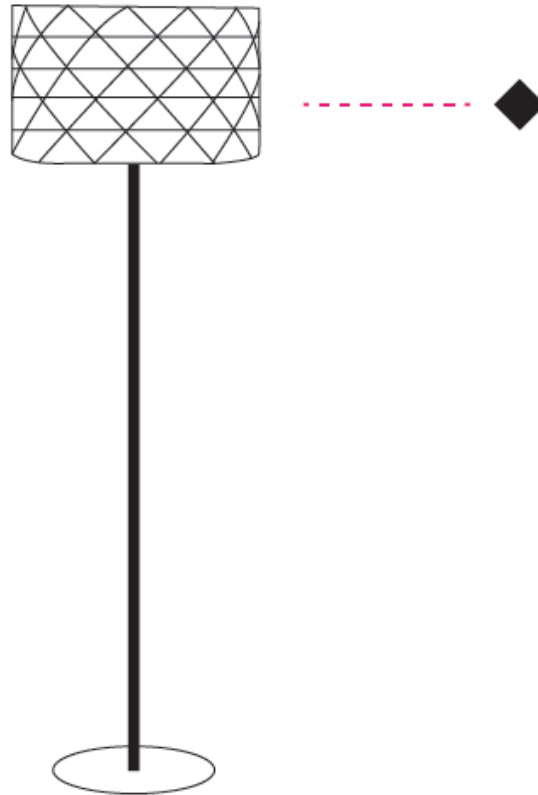

PRISMA PORTABLE

D64053-

PROJECT	_____
TYPE	_____
SPECIFIER	_____
QUANTITY	_____
DATE	_____