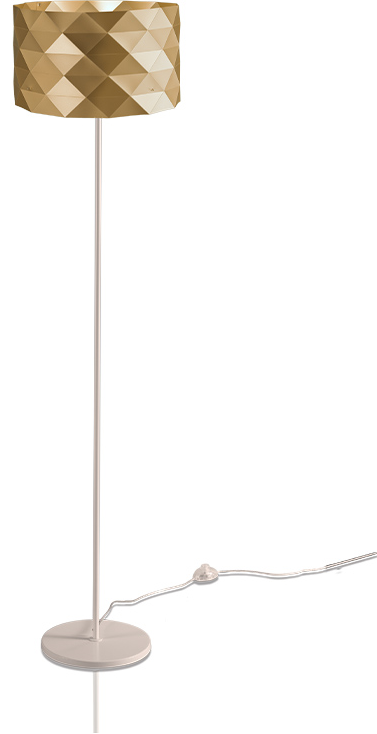

PRISMA PORTABLE

D64053-

base number   Finish
Options

1. To build a product code in our configurator select the specify button on the base model # product page
2. To build a manual product code on this datasheet choose from the options listed below in blue font and add the suffix to the base model #

GENERAL

Series: Prisma
Brand: Linea Zero
Division: Design
Mounting Type: Portable
Mounting Location: Floor
Subcategory: Floor

PHYSICAL

Shape: Drum
Diameter (mm): 400
Diameter (in): 15 3/4
Height (mm): 1530
Height (in): 60 1/4
Light Distribution: Omnidirectional
Diffuser: Polilux™ Shade - See Finish Options
[Fixture Finish: WHI / SIL / NGD / COP / PKM](#)
Fixture Material: Polilux™ / Metal holder

ELECTRICAL

Number of Lamps: 1
Lamp Type: LED Retrofit
Bulb Included: Bulb Not Included
Max. Wattage Per Lamp (W): 7
Lamp Base: E26
Input Voltage (V): 120
Upon Request: 277Vac / GU24

LED

OPTICAL

RATINGS AND CERTIFICATIONS

Certified By: Certified for North American Standards
IP rating: IP20

PROJECT	_____
TYPE	_____
SPECIFIER	_____
QUANTITY	_____
DATE	_____

Ø400mm 15 3/4"

1530mm 60 1/4"