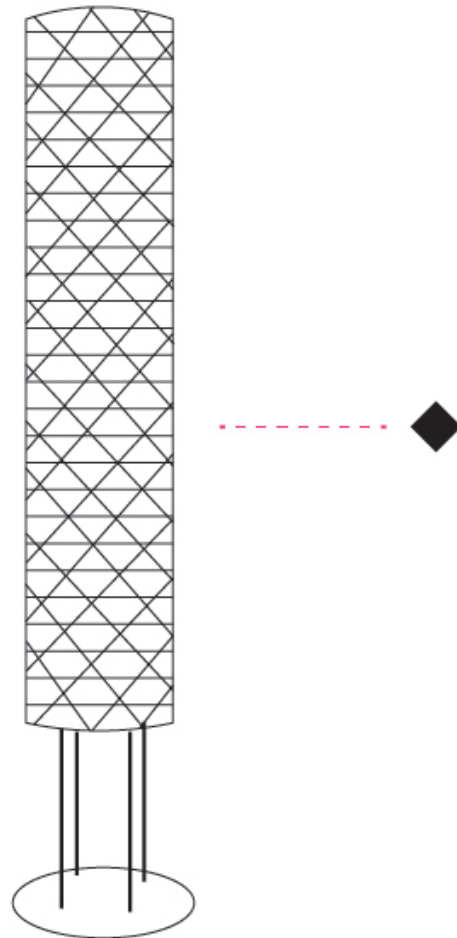

PRISMA PORTABLE

D64051-

PROJECT

TYPE

SPECIFIER

QUANTITY

DATE

D