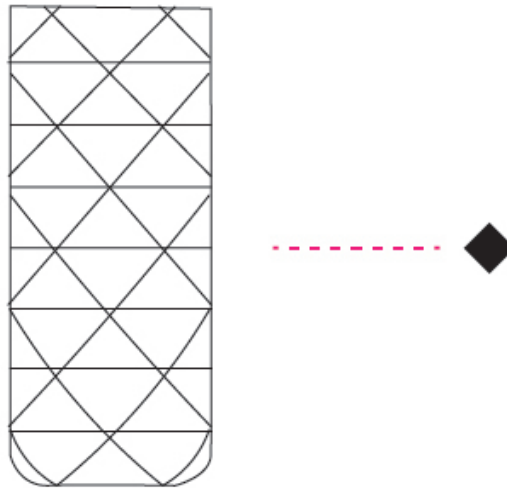

PRISMA PORTABLE

D64048-

PROJECT _____

TYPE _____

SPECIFIER _____

QUANTITY _____

DATE _____

D