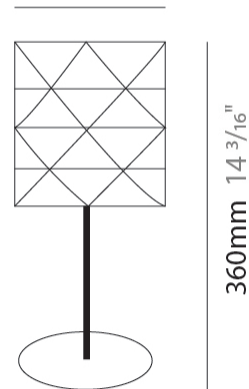

Ø150mm 5 ⁷/₈"