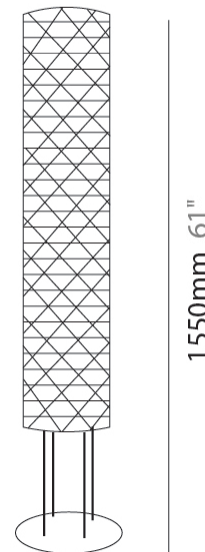

Ø270mm 10 ⁵/₈"