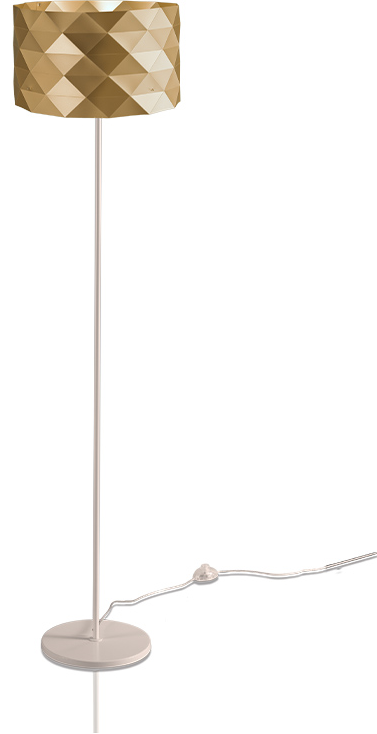

PRISMA PORTABLE

D64053-

base number   Finish
Options

1. To build a product code in our configurator select the specify button on the base model # product page
2. To build a manual product code on this datasheet choose from the options listed below in blue font and add the suffix to the base model #

GENERAL

Series: Prisma
Brand: Linea Zero
Division: Design
Mounting Type: Portable
Mounting Location: Floor
Subcategory: Floor

PHYSICAL

Shape: Drum
Diameter (mm): 400
Diameter (in): 15 3/4
Height (mm): 1530
Height (in): 60 1/4
Light Distribution: Omnidirectional
Diffuser: Polilux™ Shade - See Finish Options
[Fixture Finish: WHI / SIL / NGD / COP / PKM](#)
Fixture Material: Polilux™/ Metal holder

ELECTRICAL

Number of Lamps: 1
Lamp Type: LED Retrofit
Bulb Included: Bulb Not Included
Max. Wattage Per Lamp (W): 7
Lamp Base: E26
Input Voltage (V): 120
Upon Request: 277Vac / GU24

LED

OPTICAL

RATINGS AND CERTIFICATIONS

Certified By: Certified for North American Standards
IP rating: IP20

PROJECT
TYPE
SPECIFIER
QUANTITY
DATE

Ø400mm 15 3/4"

1530mm 60 1/4"