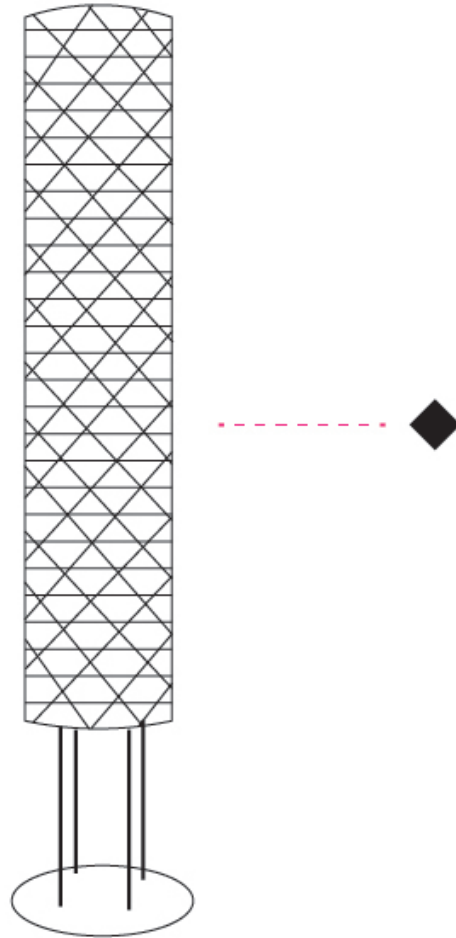

PRISMA PORTABLE

D64051-

PROJECT

TYPE

SPECIFIER

QUANTITY

DATE

D