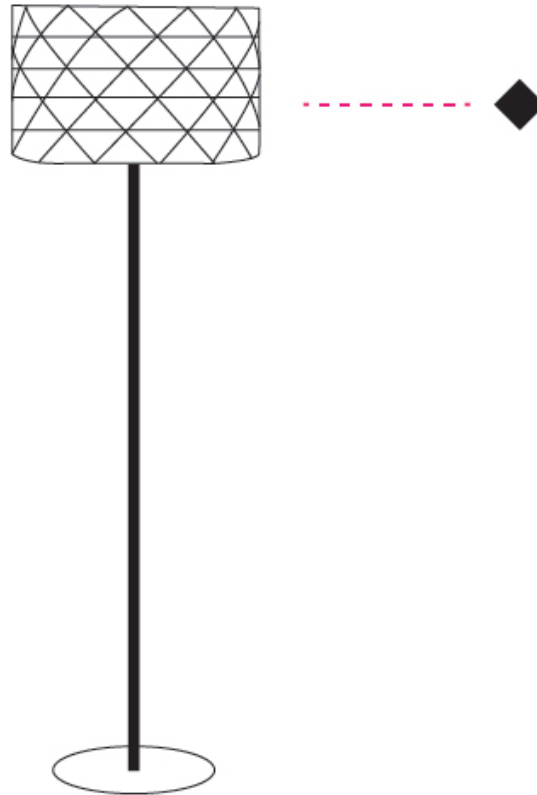

PRISMA PORTABLE

D64053-

PROJECT

TYPE

SPECIFIER

QUANTITY

DATE

D