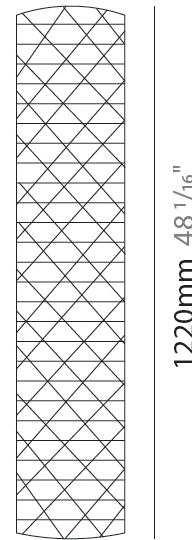

PRISMA PORTABLE

D64050-

base number   Finish
Options

1. To build a product code in our configurator select the specify button on the base model # product page
2. To build a manual product code on this datasheet choose from the options listed below in blue font and add the suffix to the base model #

GENERAL

Series: Prisma
Brand: Linea Zero
Division: Design
Mounting Type: Portable
Mounting Location: Floor
Subcategory: Floor

PHYSICAL

Shape: Cylinder
Diameter (mm): 270
Diameter (in): 10 ⁵/₈
Height (mm): 1220
Height (in): 48 ¹/₁₆
Light Distribution: Omnidirectional
Diffuser: Polilux™ Shade - See Finish Options
[Fixture Finish: WHI / SIL / NGD / COP / PKM](#)
Fixture Material: Polilux™/ Metal holder

ELECTRICAL

Number of Lamps: 3
Lamp Type: LED Retrofit
Bulb Included: Bulb Not Included
Max. Wattage Per Lamp (W): 7
Lamp Base: E26
Input Voltage (V): 120
Upon Request: 277Vac / GU24

LED

OPTICAL

RATINGS AND CERTIFICATIONS

Certified By: Certified for North American Standards
IP rating: IP20

PROJECT
TYPE
SPECIFIER
QUANTITY
DATE

Ø270mm 10 ⁵/₈"