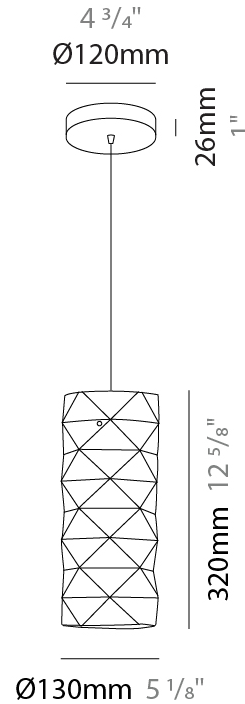

PRISMA SUSPENSION

D61077-

base number   Finish
Options

1. To build a product code in our configurator select the specify button on the base model # product page
2. To build a manual product code on this datasheet choose from the options listed below in blue font and add the suffix to the base model #

GENERAL

Series: Prisma
Brand: Linea Zero
Division: Design
Mounting Type: Suspension
Mounting Location: Ceiling
Subcategory: Pendant

PHYSICAL

Shape: Cylinder
Diameter (mm): 130
Diameter (in): 5 1/8
Height (mm): 320
Height (in): 12 5/8
Max. Overall Height (mm): 1900
Max. Overall Height (in): 74 13/16
Light Distribution: Omnidirectional
Diffuser: Polilux™ Shade - See Finish Options
[Fixture Finish: WHI / SIL / NGD / COP / PKM](#)
Fixture Material: Polilux™/ Metal holder

ELECTRICAL

Number of Lamps: 1
Lamp Type: LED Retrofit
Bulb Included: Bulb Not Included
Max. Wattage Per Lamp (W): 7
Lamp Base: E26
Input Voltage (V): 120
Upon Request: 277Vac / GU24

LED

OPTICAL

RATINGS AND CERTIFICATIONS

Certified By: Certified for North American Standards
IP rating: IP20

PROJECT	_____
TYPE	_____
SPECIFIER	_____
QUANTITY	_____
DATE	_____