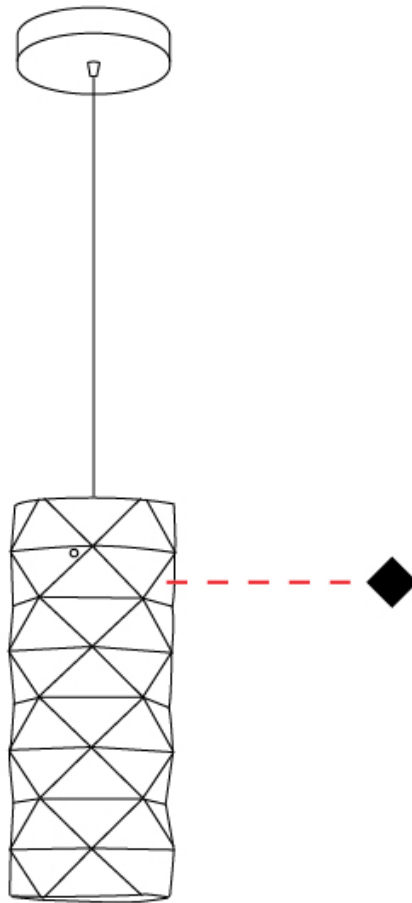

PRISMA SUSPENSION

D61077-

PROJECT _____

TYPE _____

SPECIFIER _____

QUANTITY _____

DATE _____

D