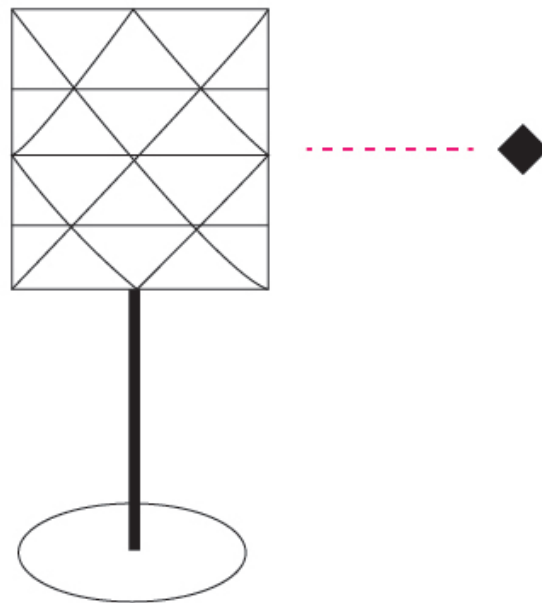

PRISMA PORTABLE

D64049-

PROJECT _____

TYPE _____

SPECIFIER _____

QUANTITY _____

DATE _____

D