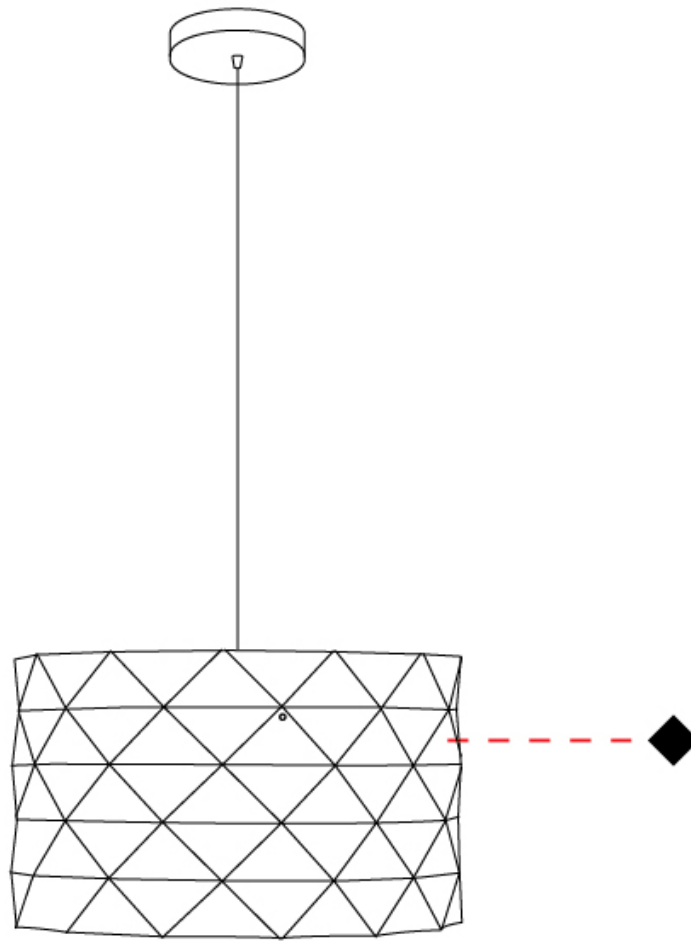

D61079-

PROJECT _____

TYPE _____

SPECIFIER _____

QUANTITY _____

DATE _____

D