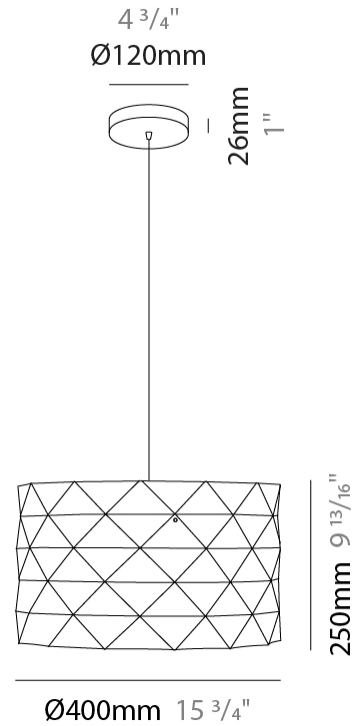

PROJECT _____
TYPE _____
SPECIFIER _____
QUANTITY _____
DATE _____

PRISMA SUSPENSION

D61081-

base number   Finish
Options

1. To build a product code in our configurator select the specify button on the base model # product page
2. To build a manual product code on this datasheet choose from the options listed below in blue font and add the suffix to the base model #

GENERAL

Series: Prisma _____
Brand: Linea Zero _____
Division: Design _____
Mounting Type: Suspension _____
Mounting Location: Ceiling _____
Subcategory: Pendant _____

PHYSICAL

Shape: Cylinder _____
Diameter (mm): 400 _____
Diameter (in): 15 ³/₄ _____
Height (mm): 250 _____
Height (in): 9 ¹³/₁₆ _____
Max. Overall Height (mm): 1900 _____
Max. Overall Height (in): 74 ¹³/₁₆ _____
Light Distribution: Omnidirectional _____
Diffuser: Polilux™ Shade - See Finish Options _____
Fixture Finish: WHI / SIL / NGD / COP / PKM _____
Fixture Material: Polilux™/ Metal holder _____

ELECTRICAL

Number of Lamps: 5 _____
Lamp Type: LED Retrofit _____
Bulb Included: Bulb Not Included _____
Max. Wattage Per Lamp (W): 7 _____
Lamp Base: E26 _____
Input Voltage (V): 120 _____
Upon Request: 277Vac / GU24 _____

LED

OPTICAL

RATINGS AND CERTIFICATIONS

Certified By: Certified for North American Standards _____
IP rating: IP20 _____