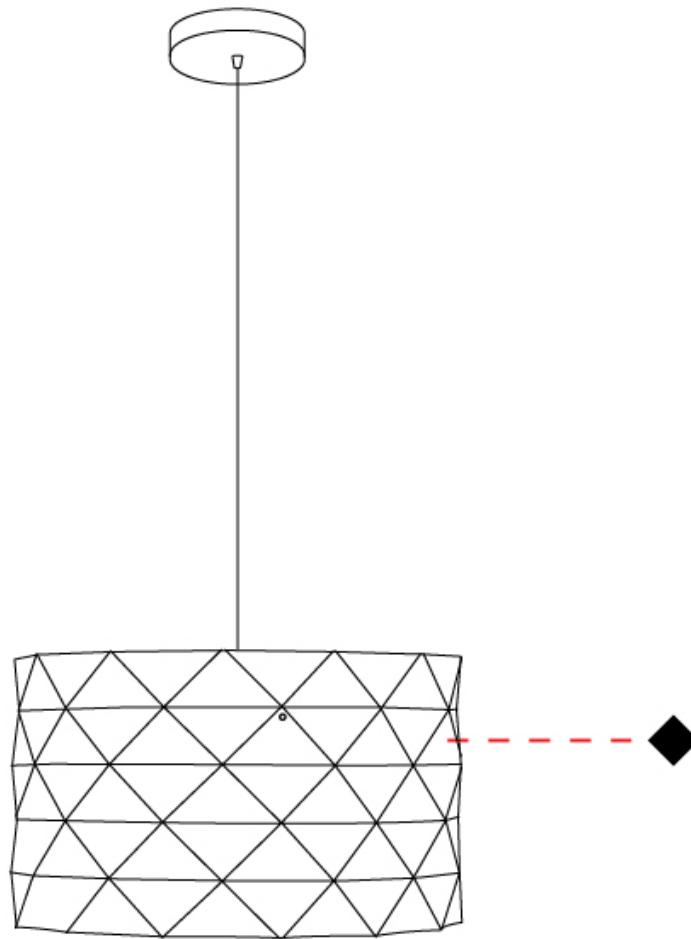

PRISMA SUSPENSION

D61080-

PROJECT _____

TYPE _____

SPECIFIER _____

QUANTITY _____

DATE _____

D