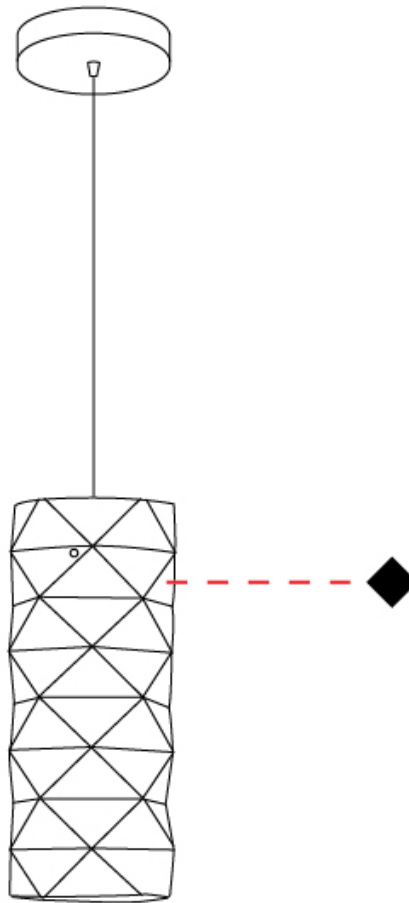

D61077-

PROJECT _____

TYPE _____

SPECIFIER _____

QUANTITY _____

DATE _____

D