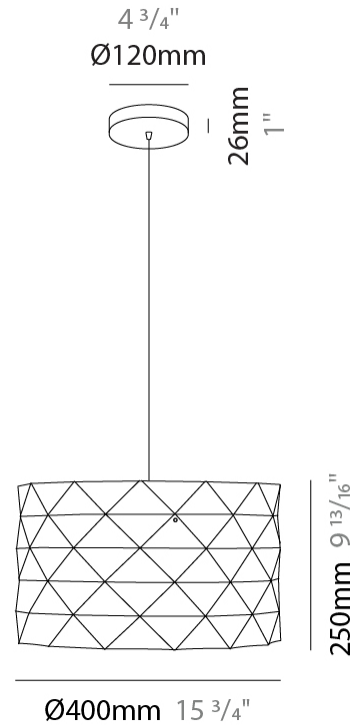

PRISMA SUSPENSION

D61081-

base number   Finish
Options

1. To build a product code in our configurator select the specify button on the base model # product page
2. To build a manual product code on this datasheet choose from the options listed below in blue font and add the suffix to the base model #

GENERAL

Series: Prisma
Brand: Linea Zero
Division: Design
Mounting Type: Suspension
Mounting Location: Ceiling
Subcategory: Pendant

PHYSICAL

Shape: Cylinder
Diameter (mm): 400
Diameter (in): 15 ³/₄
Height (mm): 250
Height (in): 9 ¹³/₁₆
Max. Overall Height (mm): 1900
Max. Overall Height (in): 74 ¹³/₁₆
Light Distribution: Omnidirectional
Diffuser: Polilux™ Shade - See Finish Options
[Fixture Finish: WHI / SIL / NGD / COP / PKM](#)
Fixture Material: Polilux™/ Metal holder

ELECTRICAL

Number of Lamps: 5
Lamp Type: LED Retrofit
Bulb Included: Bulb Not Included
Max. Wattage Per Lamp (W): 7
Lamp Base: E26
Input Voltage (V): 120
Upon Request: 277Vac / GU24

LED

OPTICAL

RATINGS AND CERTIFICATIONS

Certified By: Certified for North American Standards
IP rating: IP20

PROJECT	_____
TYPE	_____
SPECIFIER	_____
QUANTITY	_____
DATE	_____