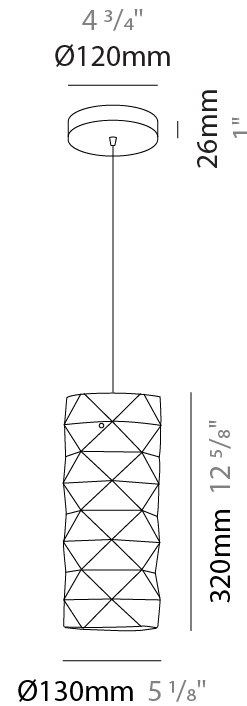

PRISMA SUSPENSION

D61077-

base number   Finish
Options

1. To build a product code in our configurator select the specify button on the base model # product page
2. To build a manual product code on this datasheet choose from the options listed below in blue font and add the suffix to the base model #

GENERAL

Series: Prisma
Brand: Linea Zero
Division: Design
Mounting Type: Suspension
Mounting Location: Ceiling
Subcategory: Pendant

PHYSICAL

Shape: Cylinder
Diameter (mm): 130
Diameter (in): 5 1/8
Height (mm): 320
Height (in): 12 5/8
Max. Overall Height (mm): 1900
Max. Overall Height (in): 74 13/16
Light Distribution: Omnidirectional
Diffuser: Polilux™ Shade - See Finish Options
[Fixture Finish: WHI / SIL / NGD / COP / PKM](#)
Fixture Material: Polilux™/ Metal holder

ELECTRICAL

Number of Lamps: 1
Lamp Type: LED Retrofit
Bulb Included: Bulb Not Included
Max. Wattage Per Lamp (W): 7
Lamp Base: E26
Input Voltage (V): 120
Upon Request: 277Vac / GU24

LED

OPTICAL

RATINGS AND CERTIFICATIONS

Certified By: Certified for North American Standards
IP rating: IP20

PROJECT	_____
TYPE	_____
SPECIFIER	_____
QUANTITY	_____
DATE	_____