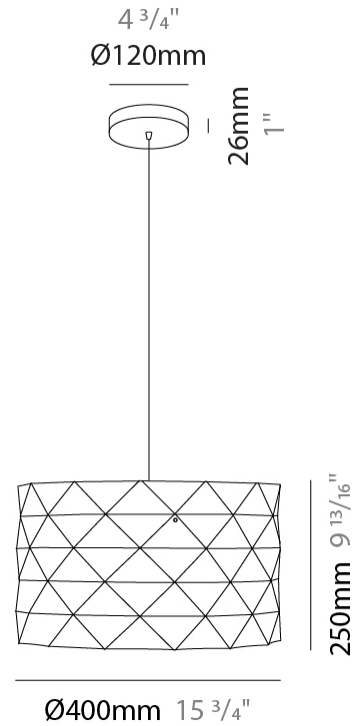

PROJECT	_____
TYPE	_____
SPECIFIER	_____
QUANTITY	_____
DATE	_____

PRISMA SUSPENSION

D61079-

base number   Finish
Options

1. To build a product code in our configurator select the specify button on the base model # product page
2. To build a manual product code on this datasheet choose from the options listed below in blue font and add the suffix to the base model #

GENERAL

Series: Prisma _____
Brand: Linea Zero _____
Division: Design _____
Mounting Type: Suspension _____
Mounting Location: Ceiling _____
Subcategory: Pendant _____

PHYSICAL

Shape: Cylinder _____
Diameter (mm): 400 _____
Diameter (in): 15 ³/₄ _____
Height (mm): 250 _____
Height (in): 9 ¹³/₁₆ _____
Max. Overall Height (mm): 1900 _____
Max. Overall Height (in): 74 ¹³/₁₆ _____
Light Distribution: Omnidirectional _____
Diffuser: Polilux™ Shade - See Finish Options _____
Fixture Finish: WHI / SIL / NGD / COP / PKM _____
Fixture Material: Polilux™/ Metal holder _____

ELECTRICAL

Number of Lamps: 1 _____
Lamp Type: LED Retrofit _____
Bulb Included: Bulb Not Included _____
Max. Wattage Per Lamp (W): 7 _____
Lamp Base: E26 _____
Input Voltage (V): 120 _____
Upon Request: 277Vac / GU24 _____

LED

OPTICAL

RATINGS AND CERTIFICATIONS

Certified By: Certified for North American Standards _____
IP rating: IP20 _____