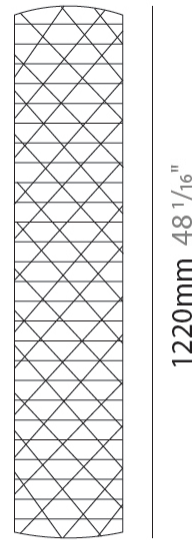

PRISMA PORTABLE

D64050-

base number Finish
Options

1. To build a product code in our configurator select the specify button on the base model # product page
2. To build a manual product code on this datasheet choose from the options listed below in blue font and add the suffix to the base model #

GENERAL

Series: Prisma
Brand: Linea Zero
Division: Design
Mounting Type: Portable
Mounting Location: Floor
Subcategory: Floor

PHYSICAL

Shape: Cylinder
Diameter (mm): 270
Diameter (in): 10 ⁵/₈
Height (mm): 1220
Height (in): 48 ¹/₁₆
Light Distribution: Omnidirectional
Diffuser: Polilux™ Shade - See Finish Options
[Fixture Finish: WHI / SIL / NGD / COP / PKM](#)
Fixture Material: Polilux™/ Metal holder

ELECTRICAL

Number of Lamps: 3
Lamp Type: LED Retrofit
Bulb Included: Bulb Not Included
Max. Wattage Per Lamp (W): 7
Lamp Base: E26
Input Voltage (V): 120
Upon Request: 277Vac / GU24

LED

OPTICAL

RATINGS AND CERTIFICATIONS

Certified By: Certified for North American Standards
IP rating: IP20

PROJECT
TYPE
SPECIFIER
QUANTITY
DATE

Ø270mm 10 ⁵/₈"