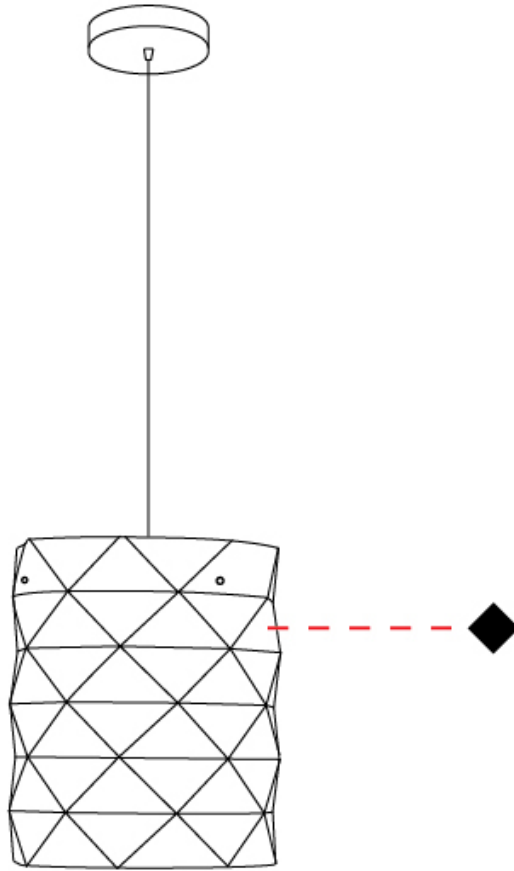

D61078-

PROJECT	_____
TYPE	_____
SPECIFIER	_____
QUANTITY	_____
DATE	_____