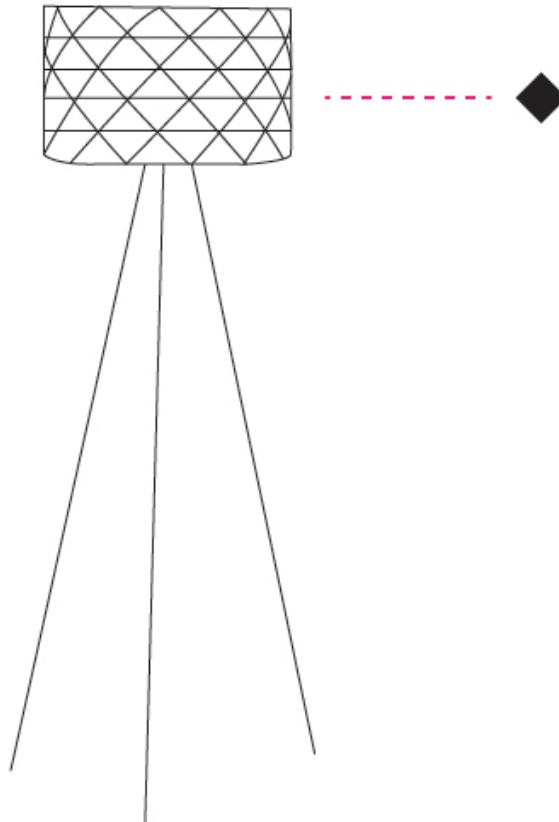

PRISMA PORTABLE

D64052-

PROJECT

TYPE

SPECIFIER

QUANTITY

DATE

D