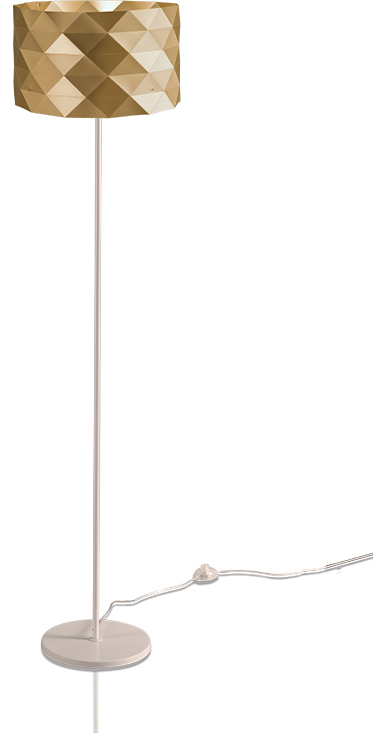

PRISMA PORTABLE

D64053-

base number   Finish
Options

1. To build a product code in our configurator select the specify button on the base model # product page
2. To build a manual product code on this datasheet choose from the options listed below in blue font and add the suffix to the base model #

GENERAL

Series: Prisma
Brand: Linea Zero
Division: Design
Mounting Type: Portable
Mounting Location: Floor
Subcategory: Floor

PHYSICAL

Shape: Drum
Diameter (mm): 400
Diameter (in): 15 3/4
Height (mm): 1530
Height (in): 60 1/4
Light Distribution: Omnidirectional
Diffuser: Polilux™ Shade - See Finish Options
[Fixture Finish: WHI / SIL / NGD / COP / PKM](#)
Fixture Material: Polilux™/ Metal holder

ELECTRICAL

Number of Lamps: 1
Lamp Type: LED Retrofit
Bulb Included: Bulb Not Included
Max. Wattage Per Lamp (W): 7
Lamp Base: E26
Input Voltage (V): 120
Upon Request: 277Vac / GU24

LED

OPTICAL

RATINGS AND CERTIFICATIONS

Certified By: Certified for North American Standards
IP rating: IP20

PROJECT
TYPE
SPECIFIER
QUANTITY
DATE

Ø400mm 15 3/4"

1530mm 60 1/4"