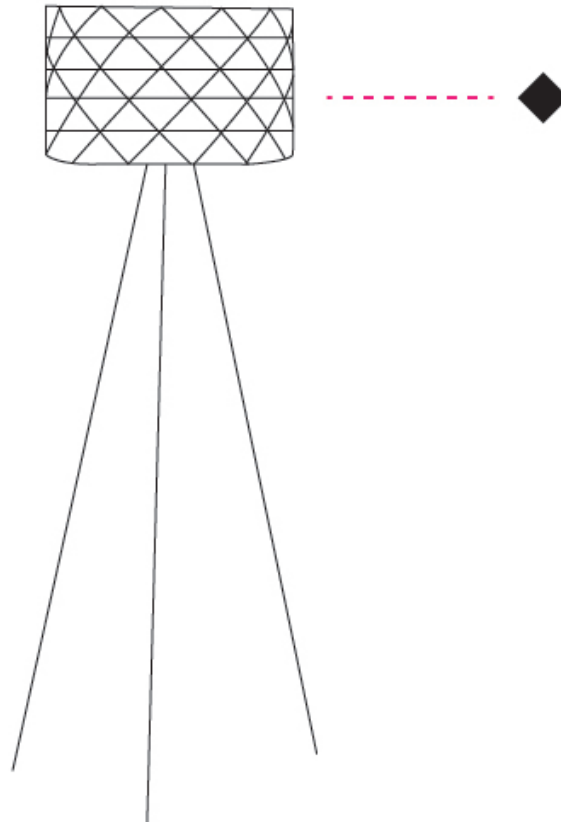

PRISMA PORTABLE

D64052-

PROJECT

TYPE

SPECIFIER

QUANTITY

DATE

D