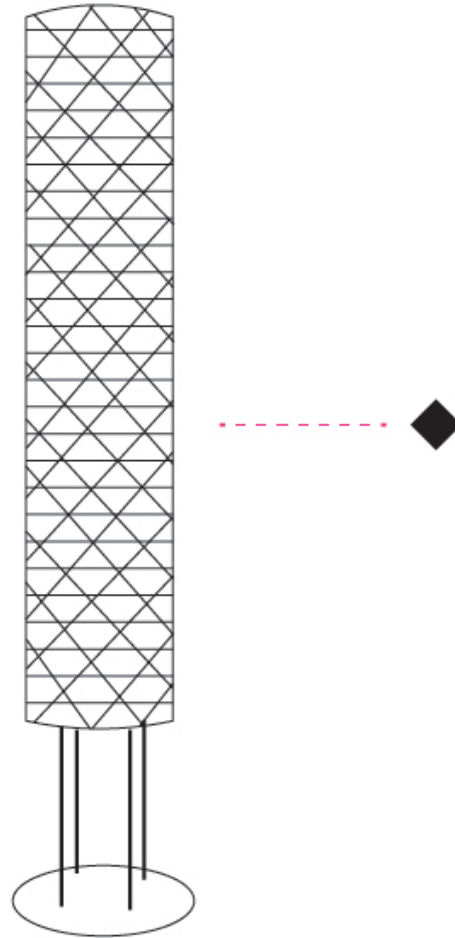

PRISMA PORTABLE

D64051-

PROJECT

TYPE

SPECIFIER

QUANTITY

DATE

D