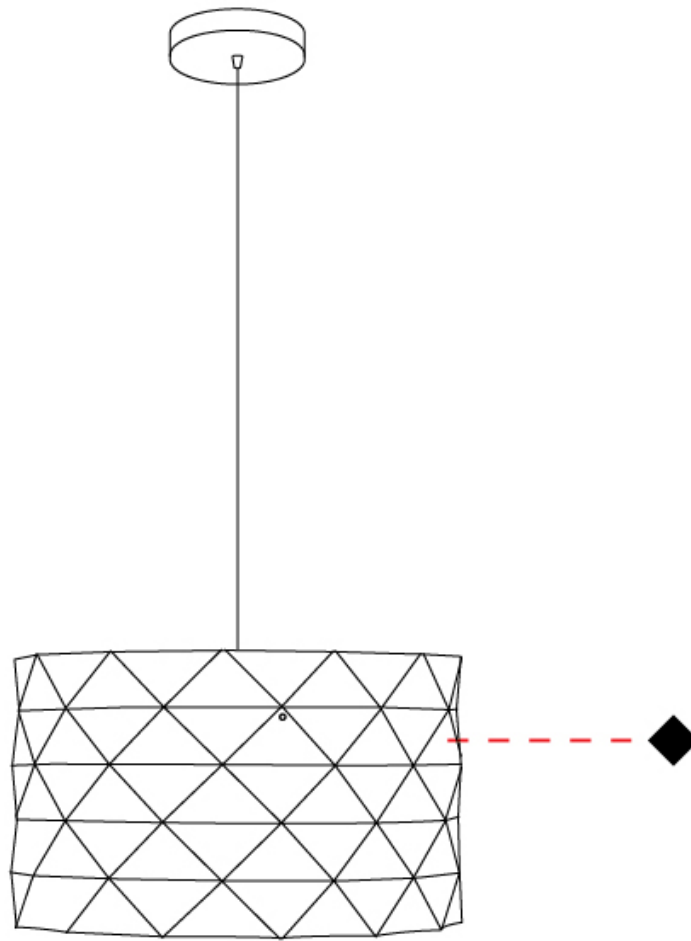

D61079-

PROJECT	_____
TYPE	_____
SPECIFIER	_____
QUANTITY	_____
DATE	_____

D