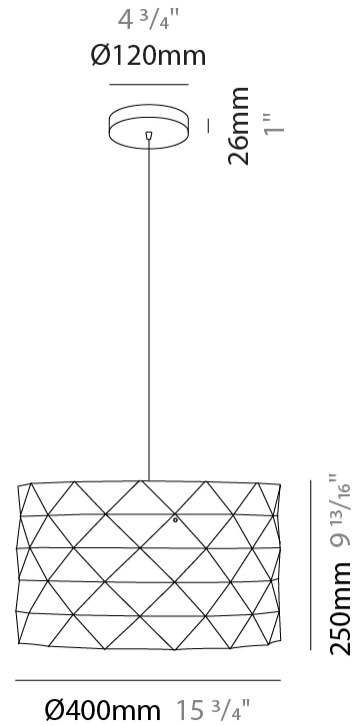

PROJECT	_____
TYPE	_____
SPECIFIER	_____
QUANTITY	_____
DATE	_____

PRISMA SUSPENSION

D61080-

base number   Finish
Options

1. To build a product code in our configurator select the specify button on the base model # product page
2. To build a manual product code on this datasheet choose from the options listed below in blue font and add the suffix to the base model #

GENERAL

Series: Prisma _____
Brand: Linea Zero _____
Division: Design _____
Mounting Type: Suspension _____
Mounting Location: Ceiling _____
Subcategory: Pendant _____

PHYSICAL

Shape: Cylinder _____
Diameter (mm): 400 _____
Diameter (in): 15 3/4 _____
Height (mm): 250 _____
Height (in): 9 13/16 _____
Max. Overall Height (mm): 1900 _____
Max. Overall Height (in): 74 13/16 _____
Light Distribution: Omnidirectional _____
Diffuser: Polilux™ Shade - See Finish Options _____
Fixture Finish: WHI / SIL / NGD / COP / PKM _____
Fixture Material: Polilux™/ Metal holder _____

ELECTRICAL

Number of Lamps: 3 _____
Lamp Type: LED Retrofit _____
Bulb Included: Bulb Not Included _____
Max. Wattage Per Lamp (W): 7 _____
Lamp Base: E26 _____
Input Voltage (V): 120 _____
Upon Request: 277Vac / GU24 _____

LED

OPTICAL

RATINGS AND CERTIFICATIONS

Certified By: Certified for North American Standards _____
IP rating: IP20 _____