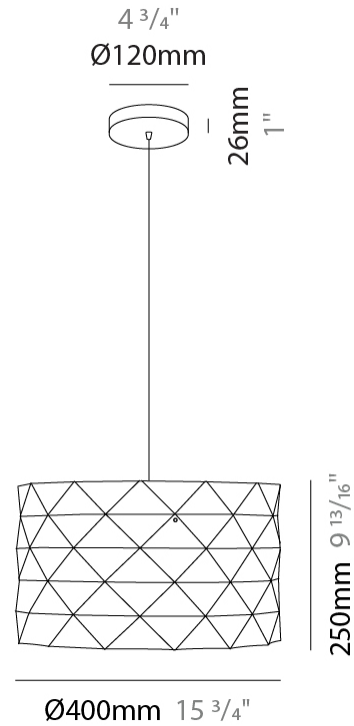

PRISMA SUSPENSION

D61081-

base number   Finish
Options

1. To build a product code in our configurator select the specify button on the base model # product page
2. To build a manual product code on this datasheet choose from the options listed below in blue font and add the suffix to the base model #

GENERAL

Series: Prisma
Brand: Linea Zero
Division: Design
Mounting Type: Suspension
Mounting Location: Ceiling
Subcategory: Pendant

PHYSICAL

Shape: Cylinder
Diameter (mm): 400
Diameter (in): 15 ³/₄
Height (mm): 250
Height (in): 9 ¹³/₁₆
Max. Overall Height (mm): 1900
Max. Overall Height (in): 74 ¹³/₁₆
Light Distribution: Omnidirectional
Diffuser: Polilux™ Shade - See Finish Options
[Fixture Finish: WHI / SIL / NGD / COP / PKM](#)
Fixture Material: Polilux™/ Metal holder

ELECTRICAL

Number of Lamps: 5
Lamp Type: LED Retrofit
Bulb Included: Bulb Not Included
Max. Wattage Per Lamp (W): 7
Lamp Base: E26
Input Voltage (V): 120
Upon Request: 277Vac / GU24

LED

OPTICAL

RATINGS AND CERTIFICATIONS

Certified By: Certified for North American Standards
IP rating: IP20

PROJECT	_____
TYPE	_____
SPECIFIER	_____
QUANTITY	_____
DATE	_____