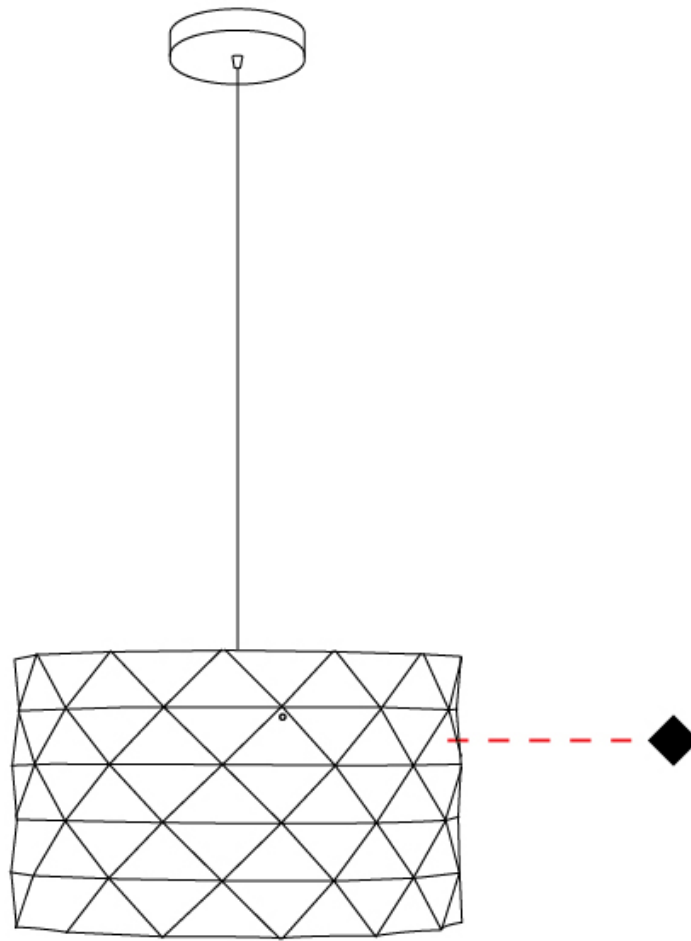

PRISMA SUSPENSION

D61079-

PROJECT _____

TYPE _____

SPECIFIER _____

QUANTITY _____

DATE _____

D