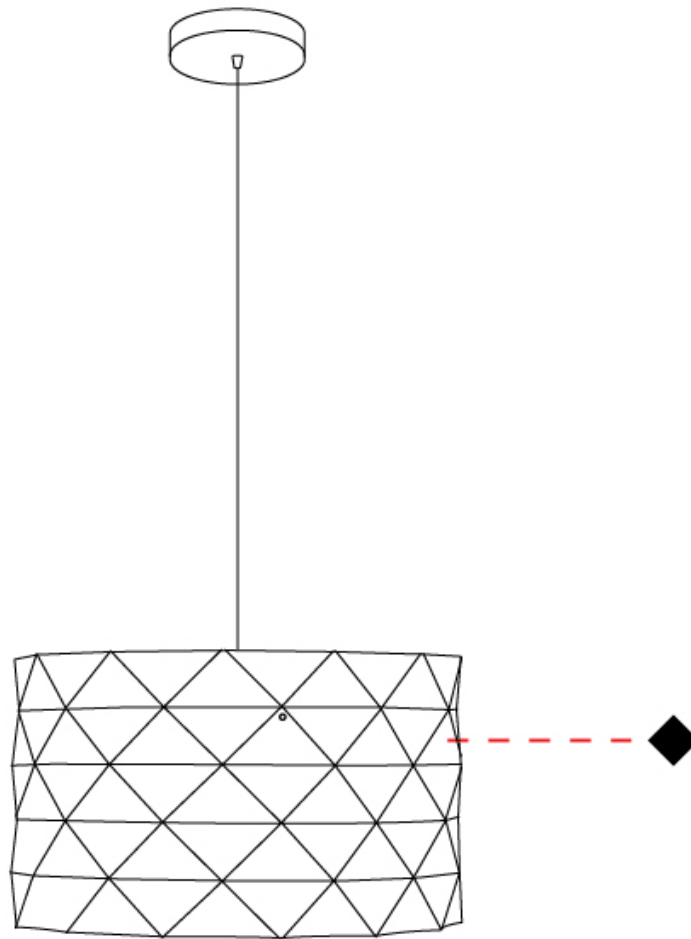

D61081-

PROJECT	_____
TYPE	_____
SPECIFIER	_____
QUANTITY	_____
DATE	_____

D