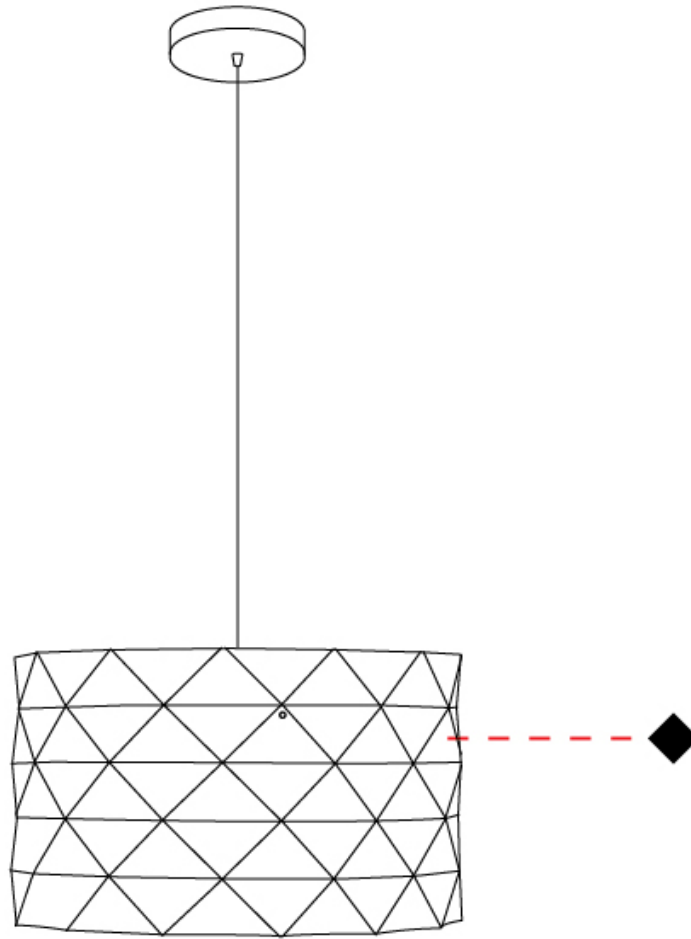

D61080-

PROJECT _____

TYPE _____

SPECIFIER _____

QUANTITY _____

DATE _____

D