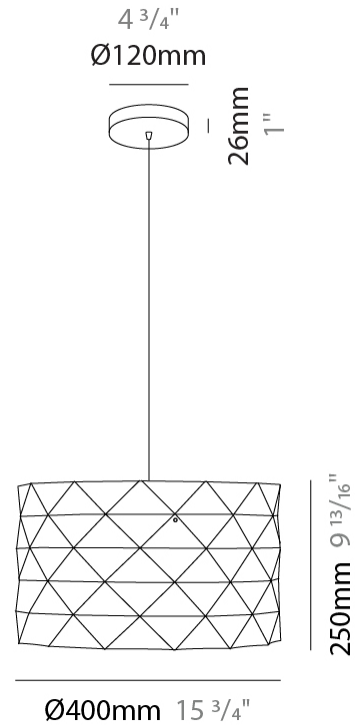

PRISMA SUSPENSION

D61080-

base number   Finish
Options

1. To build a product code in our configurator select the specify button on the base model # product page
2. To build a manual product code on this datasheet choose from the options listed below in blue font and add the suffix to the base model #

GENERAL

Series: Prisma
Brand: Linea Zero
Division: Design
Mounting Type: Suspension
Mounting Location: Ceiling
Subcategory: Pendant

PHYSICAL

Shape: Cylinder
Diameter (mm): 400
Diameter (in): 15 ³/₄
Height (mm): 250
Height (in): 9 ¹³/₁₆
Max. Overall Height (mm): 1900
Max. Overall Height (in): 74 ¹³/₁₆
Light Distribution: Omnidirectional
Diffuser: Polilux™ Shade - See Finish Options
[Fixture Finish: WHI / SIL / NGD / COP / PKM](#)
Fixture Material: Polilux™/ Metal holder

ELECTRICAL

Number of Lamps: 3
Lamp Type: LED Retrofit
Bulb Included: Bulb Not Included
Max. Wattage Per Lamp (W): 7
Lamp Base: E26
Input Voltage (V): 120
Upon Request: 277Vac / GU24

LED

OPTICAL

RATINGS AND CERTIFICATIONS

Certified By: Certified for North American Standards
IP rating: IP20

PROJECT	_____
TYPE	_____
SPECIFIER	_____
QUANTITY	_____
DATE	_____