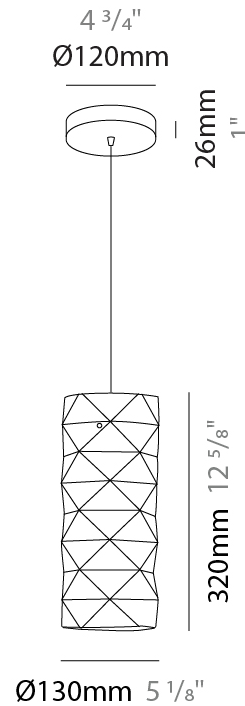

PRISMA SUSPENSION

D61077-

base number   Finish
Options

1. To build a product code in our configurator select the specify button on the base model # product page
2. To build a manual product code on this datasheet choose from the options listed below in blue font and add the suffix to the base model #

GENERAL

Series: Prisma
Brand: Linea Zero
Division: Design
Mounting Type: Suspension
Mounting Location: Ceiling
Subcategory: Pendant

PHYSICAL

Shape: Cylinder
Diameter (mm): 130
Diameter (in): 5 1/8
Height (mm): 320
Height (in): 12 5/8
Max. Overall Height (mm): 1900
Max. Overall Height (in): 74 13/16
Light Distribution: Omnidirectional
Diffuser: Polilux™ Shade - See Finish Options
[Fixture Finish: WHI / SIL / NGD / COP / PKM](#)
Fixture Material: Polilux™/ Metal holder

ELECTRICAL

Number of Lamps: 1
Lamp Type: LED Retrofit
Bulb Included: Bulb Not Included
Max. Wattage Per Lamp (W): 7
Lamp Base: E26
Input Voltage (V): 120
Upon Request: 277Vac / GU24

LED

OPTICAL

RATINGS AND CERTIFICATIONS

Certified By: Certified for North American Standards
IP rating: IP20

PROJECT	_____
TYPE	_____
SPECIFIER	_____
QUANTITY	_____
DATE	_____