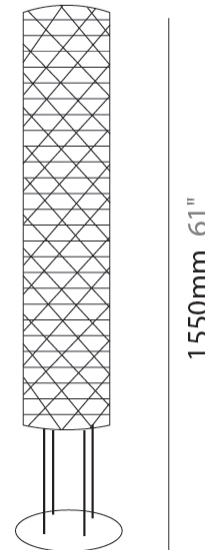

Ø270mm 10 ⁵/₈"