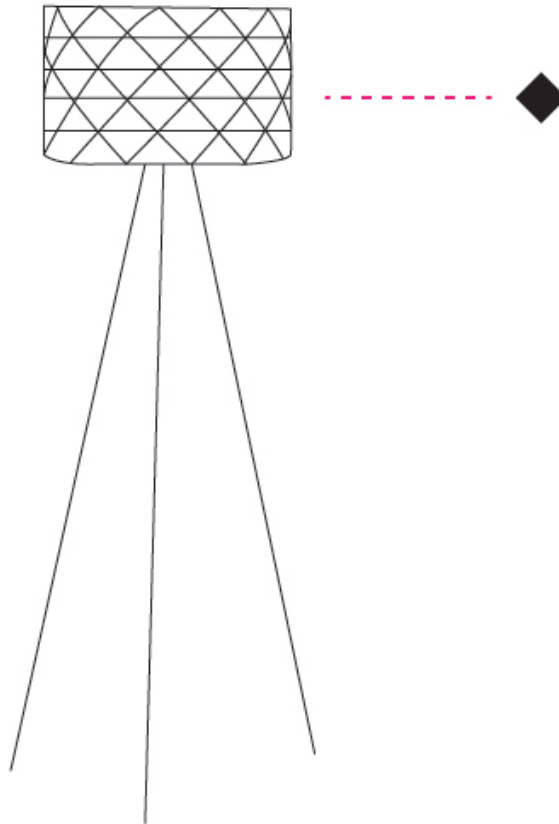

PRISMA PORTABLE

D64052-

PROJECT

TYPE

SPECIFIER

QUANTITY

DATE

D