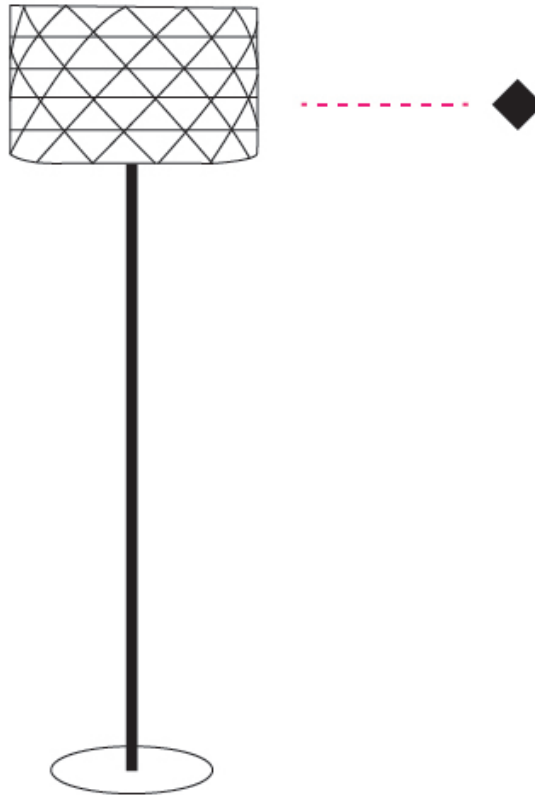

PRISMA PORTABLE

D64053-

PROJECT

TYPE

SPECIFIER

QUANTITY

DATE

D