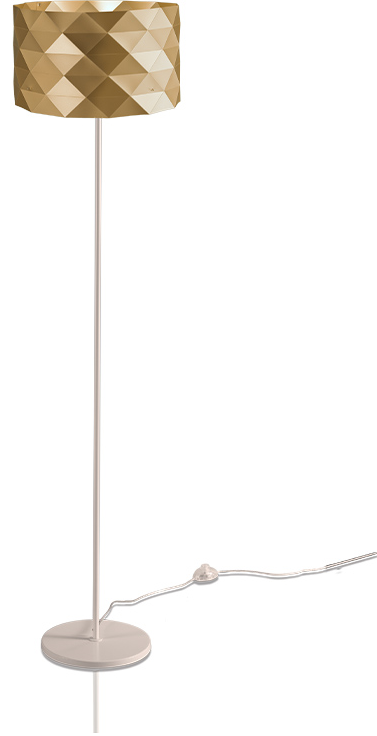

PRISMA PORTABLE

D64053-

base number   Finish
Options

1. To build a product code in our configurator select the specify button on the base model # product page
2. To build a manual product code on this datasheet choose from the options listed below in blue font and add the suffix to the base model #

GENERAL

Series: Prisma
Brand: Linea Zero
Division: Design
Mounting Type: Portable
Mounting Location: Floor
Subcategory: Floor

PHYSICAL

Shape: Drum
Diameter (mm): 400
Diameter (in): 15 3/4
Height (mm): 1530
Height (in): 60 1/4
Light Distribution: Omnidirectional
Diffuser: Polilux™ Shade - See Finish Options
[Fixture Finish: WHI / SIL / NGD / COP / PKM](#)
Fixture Material: Polilux™ / Metal holder

ELECTRICAL

Number of Lamps: 1
Lamp Type: LED Retrofit
Bulb Included: Bulb Not Included
Max. Wattage Per Lamp (W): 7
Lamp Base: E26
Input Voltage (V): 120
Upon Request: 277Vac / GU24

LED

OPTICAL

RATINGS AND CERTIFICATIONS

Certified By: Certified for North American Standards
IP rating: IP20

PROJECT	_____
TYPE	_____
SPECIFIER	_____
QUANTITY	_____
DATE	_____

Ø400mm 15 3/4"

1530mm 60 1/4"