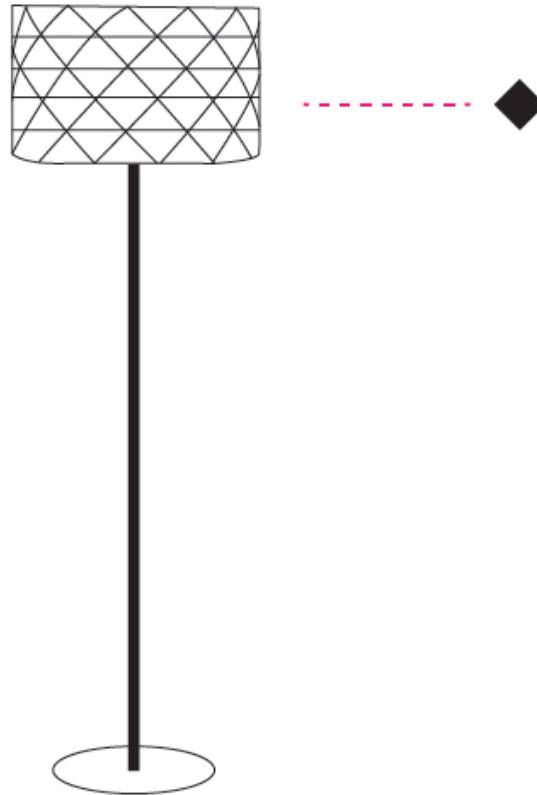

PRISMA PORTABLE

D64053-

PROJECT

TYPE

SPECIFIER

QUANTITY

DATE