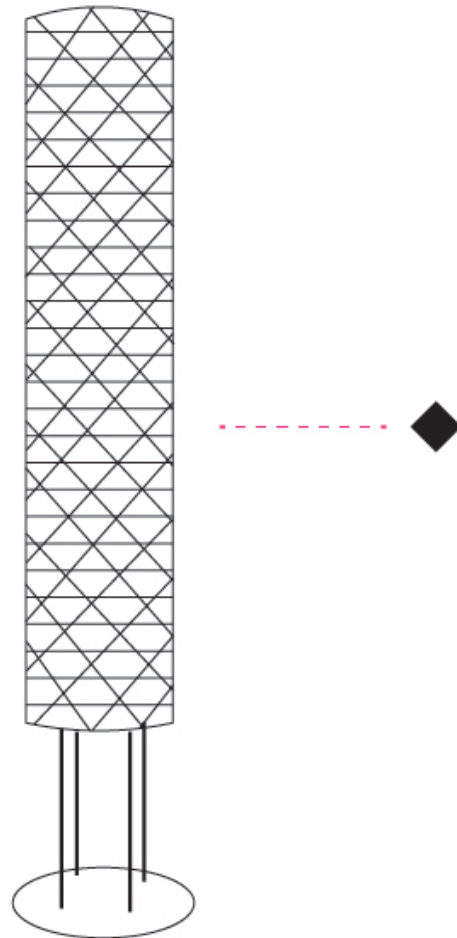

GENERAL

Series: Prisma
Brand: Linea Zero
Division: Design
Mounting Type: Portable
Mounting Location: Floor
Subcategory: Floor

PHYSICAL

Shape: Cylinder
Diameter (mm): 270
Diameter (in): 10 ⁵/₈
Height (mm): 1220
Height (in): 48 ¹/₁₆
Light Distribution: Omnidirectional
Diffuser: Polilux™ Shade - See Finish Options
[Fixture Finish: WHI / SIL / NGD / COP / PKM](#)
Fixture Material: Polilux™/ Metal holder

GENERAL

Series: Prisma
Brand: Linea Zero
Division: Design
Mounting Type: Portable
Mounting Location: Floor
Subcategory: Floor

PHYSICAL

Shape: Cylinder
Diameter (mm): 270
Diameter (in): 10 ⁵/₈
Height (mm): 1550
Height (in): 61
Light Distribution: Omnidirectional
Diffuser: Polilux™ Shade - See Finish Options
[Fixture Finish: WHI / SIL / NGD / COP / PKM](#)
Fixture Material: Polilux™/ Metal holder

D

PRISMA COLOR FINISH CHART

PROJECT

TYPE

SPECIFIER

QUANTITY

DATE

Fixture Finish