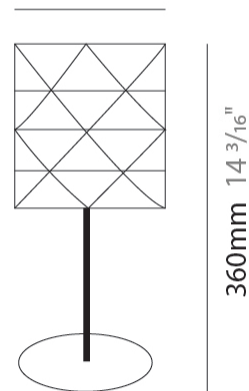

Ø150mm 5 ⁷/₈"