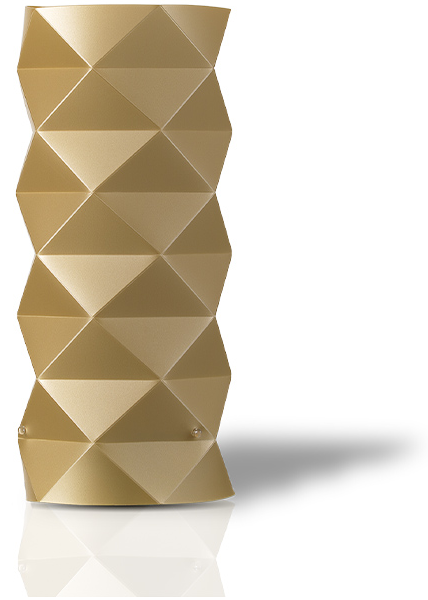

PRISMA PORTABLE

D64048-

base number   Finish
Options

1. To build a product code in our configurator select the specify button on the base model # product page
2. To build a manual product code on this datasheet choose from the options listed below in blue font and add the suffix to the base model #

GENERAL

Series: Prisma
Partner: Linea Zero
Division: Design
Installation: Portable
Product Type: Table
Mounting Location: Table

PHYSICAL

Shape: Cylinder
Diameter (mm): 130
Diameter (in): 5 1/8
Height (mm): 320
Height (in): 12 5/8
Diffuser: Polilux™ Shade - See Finish Options
Fixture Finish: WHI / SIL / NGD / COP / PKM
Fixture Material: Polilux™/ Metal holder
Primary Material: Non-Static Polilux

ELECTRICAL

Number of Lamps: 1
Lamp Type: LED Retrofit
Bulb Included: Bulb Not Included
Max. Wattage Per Lamp (W): 7
Lamp Base: E26
Input Voltage (V): 120
Upon Request: 277Vac / GU24

LED

OPTICAL

RATINGS AND CERTIFICATIONS

Certified By: Certified for North American Standards
IP rating: IP20

PROJECT	_____
TYPE	_____
SPECIFIER	_____
QUANTITY	_____
DATE	_____

320mm 12 5/8"

Ø130mm 5 1/8"