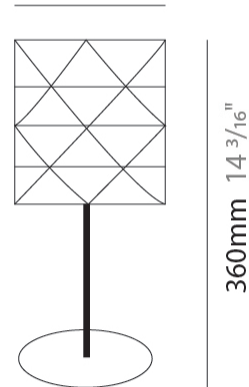

Ø150mm 5 ⁷/₈"