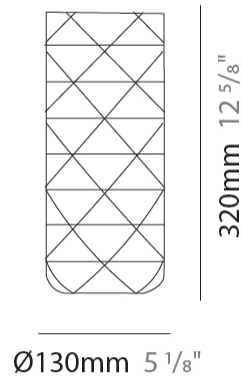

PROJECT
TYPE
SPECIFIER
QUANTITY
DATE

PRISMA PORTABLE

D64048-

base number   Finish
Options

1. To build a product code in our configurator select the specify button on the base model # product page
2. To build a manual product code on this datasheet choose from the options listed below in blue font and add the suffix to the base model #

GENERAL

Series: Prisma
Brand: Linea Zero
Division: Design
Mounting Type: Portable
Mounting Location: Table
Subcategory: Table

PHYSICAL

Shape: Cylinder
Diameter (mm): 130
Diameter (in): 5 1/8
Height (mm): 320
Height (in): 12 5/8
Light Distribution: Omnidirectional
Diffuser: Polilux™ Shade - See Finish Options
Fixture Finish: WHI / SIL / NGD / COP / PKM
Fixture Material: Polilux™/ Metal holder

ELECTRICAL

Number of Lamps: 1
Lamp Type: LED Retrofit
Bulb Included: Bulb Not Included
Max. Wattage Per Lamp (W): 7
Lamp Base: E26
Input Voltage (V): 120
Upon Request: 277Vac / GU24

LED

OPTICAL

RATINGS AND CERTIFICATIONS

Certified By: Certified for North American Standards
IP rating: IP20