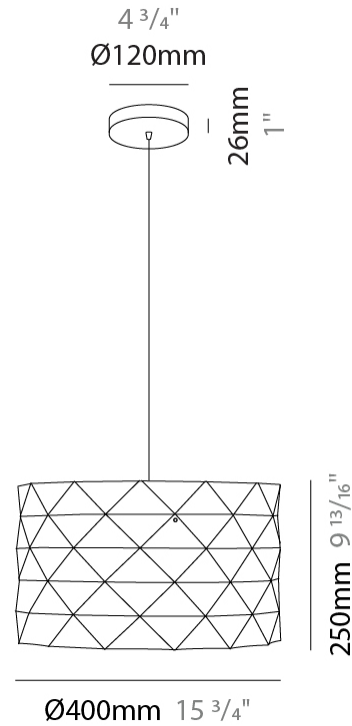

PRISMA SUSPENSION

D61081-

base number   Finish
Options

1. To build a product code in our configurator select the specify button on the base model # product page
2. To build a manual product code on this datasheet choose from the options listed below in blue font and add the suffix to the base model #

GENERAL

Series: Prisma
Brand: Linea Zero
Division: Design
Mounting Type: Suspension
Mounting Location: Ceiling
Subcategory: Pendant

PHYSICAL

Shape: Cylinder
Diameter (mm): 400
Diameter (in): 15 ³/₄
Height (mm): 250
Height (in): 9 ¹³/₁₆
Max. Overall Height (mm): 1900
Max. Overall Height (in): 74 ¹³/₁₆
Light Distribution: Omnidirectional
Diffuser: Polilux™ Shade - See Finish Options
[Fixture Finish: WHI / SIL / NGD / COP / PKM](#)
Fixture Material: Polilux™/ Metal holder

ELECTRICAL

Number of Lamps: 5
Lamp Type: LED Retrofit
Bulb Included: Bulb Not Included
Max. Wattage Per Lamp (W): 7
Lamp Base: E26
Input Voltage (V): 120
Upon Request: 277Vac / GU24

LED

OPTICAL

RATINGS AND CERTIFICATIONS

Certified By: Certified for North American Standards
IP rating: IP20

PROJECT	_____
TYPE	_____
SPECIFIER	_____
QUANTITY	_____
DATE	_____