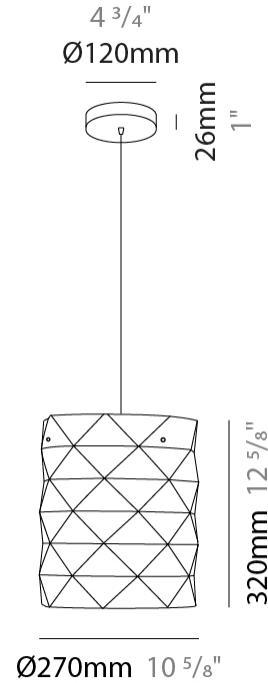

PRISMA SUSPENSION

D61078-

base number   Finish
Options

1. To build a product code in our configurator select the specify button on the base model # product page
2. To build a manual product code on this datasheet choose from the options listed below in blue font and add the suffix to the base model #

GENERAL

Series: Prisma
Brand: Linea Zero
Division: Design
Mounting Type: Suspension
Mounting Location: Ceiling
Subcategory: Pendant

PHYSICAL

Shape: Cylinder
Diameter (mm): 270
Diameter (in): 10 ⁵/₈
Height (mm): 320
Height (in): 12 ⁵/₈
Max. Overall Height (mm): 1900
Max. Overall Height (in): 74 ¹³/₁₆
Light Distribution: Omnidirectional
Diffuser: Polilux™ Shade - See Finish Options
[Fixture Finish: WHI / SIL / NGD / COP / PKM](#)
Fixture Material: Polilux™/ Metal holder

ELECTRICAL

Number of Lamps: 1
Lamp Type: LED Retrofit
Bulb Included: Bulb Not Included
Max. Wattage Per Lamp (W): 7
Lamp Base: E26
Input Voltage (V): 120
Upon Request: 277Vac / GU24

LED

OPTICAL

RATINGS AND CERTIFICATIONS

Certified By: Certified for North American Standards
IP rating: IP20

PROJECT	_____
TYPE	_____
SPECIFIER	_____
QUANTITY	_____
DATE	_____