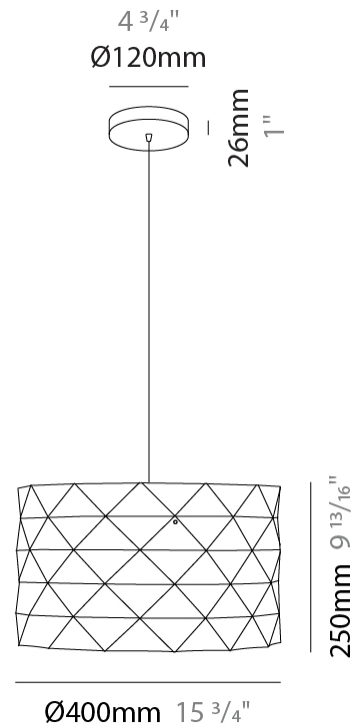

PRISMA SUSPENSION

D61080-

base number   Finish
Options

1. To build a product code in our configurator select the specify button on the base model # product page
2. To build a manual product code on this datasheet choose from the options listed below in blue font and add the suffix to the base model #

GENERAL

Series: Prisma
Brand: Linea Zero
Division: Design
Mounting Type: Suspension
Mounting Location: Ceiling
Subcategory: Pendant

PHYSICAL

Shape: Cylinder
Diameter (mm): 400
Diameter (in): 15 ³/₄
Height (mm): 250
Height (in): 9 ¹³/₁₆
Max. Overall Height (mm): 1900
Max. Overall Height (in): 74 ¹³/₁₆
Light Distribution: Omnidirectional
Diffuser: Polilux™ Shade - See Finish Options
[Fixture Finish: WHI / SIL / NGD / COP / PKM](#)
Fixture Material: Polilux™/ Metal holder

ELECTRICAL

Number of Lamps: 3
Lamp Type: LED Retrofit
Bulb Included: Bulb Not Included
Max. Wattage Per Lamp (W): 7
Lamp Base: E26
Input Voltage (V): 120
Upon Request: 277Vac / GU24

LED

OPTICAL

RATINGS AND CERTIFICATIONS

Certified By: Certified for North American Standards
IP rating: IP20

PROJECT	_____
TYPE	_____
SPECIFIER	_____
QUANTITY	_____
DATE	_____