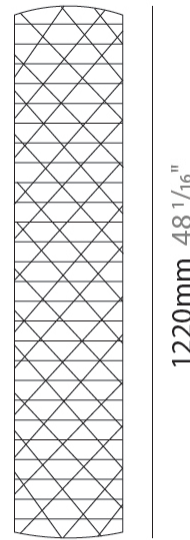

PRISMA PORTABLE

D64050-

base number Finish
Options

1. To build a product code in our configurator select the specify button on the base model # product page
2. To build a manual product code on this datasheet choose from the options listed below in blue font and add the suffix to the base model #

GENERAL

Series: Prisma
Brand: Linea Zero
Division: Design
Mounting Type: Portable
Mounting Location: Floor
Subcategory: Floor

PHYSICAL

Shape: Cylinder
Diameter (mm): 270
Diameter (in): 10 ⁵/₈
Height (mm): 1220
Height (in): 48 ¹/₁₆
Light Distribution: Omnidirectional
Diffuser: Polilux™ Shade - See Finish Options
Fixture Finish: WHI / SIL / NGD / COP / PKM
Fixture Material: Polilux™/ Metal holder

ELECTRICAL

Number of Lamps: 3
Lamp Type: LED Retrofit
Bulb Included: Bulb Not Included
Max. Wattage Per Lamp (W): 7
Lamp Base: E26
Input Voltage (V): 120
Upon Request: 277Vac / GU24

LED

OPTICAL

RATINGS AND CERTIFICATIONS

Certified By: Certified for North American Standards
IP rating: IP20

PROJECT
TYPE
SPECIFIER
QUANTITY
DATE

Ø270mm 10 ⁵/₈"

1220mm 48 ¹/₁₆"