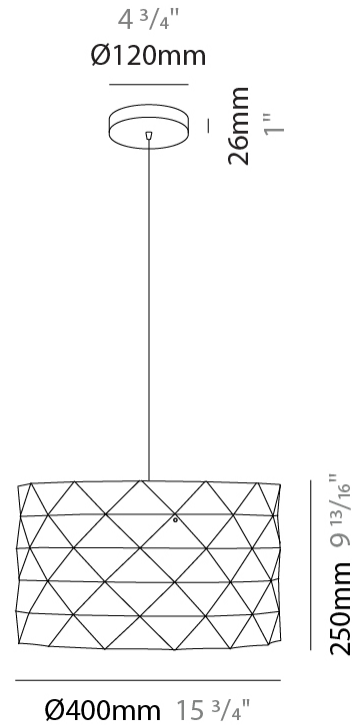

PRISMA SUSPENSION

D61081-

base number   Finish
Options

1. To build a product code in our configurator select the specify button on the base model # product page
2. To build a manual product code on this datasheet choose from the options listed below in blue font and add the suffix to the base model #

GENERAL

Series: Prisma
Partner: Linea Zero
Division: Design
Installation: Suspension
Product Type: Pendant
Mounting Location: Ceiling

PHYSICAL

Shape: Cylinder
Diameter (mm): 400
Diameter (in): 15 ³/₄
Height (mm): 250
Height (in): 9 ¹³/₁₆
Max. Overall Height (mm): 1900
Max. Overall Height (in): 74 ¹³/₁₆
Diffuser: Polilux™ Shade - See Finish Options
[Fixture Finish: WHI / SIL / NGD / COP / PKM](#)
Fixture Material: Polilux™/ Metal holder
Primary Material: Non-Static Polilux

ELECTRICAL

Number of Lamps: 5
Lamp Type: LED Retrofit
Bulb Included: Bulb Not Included
Max. Wattage Per Lamp (W): 7
Lamp Base: E26
Input Voltage (V): 120
Upon Request: 277Vac / GU24

LED

OPTICAL

RATINGS AND CERTIFICATIONS

Certified By: Certified for North American Standards
IP rating: IP20

PROJECT	_____
TYPE	_____
SPECIFIER	_____
QUANTITY	_____
DATE	_____