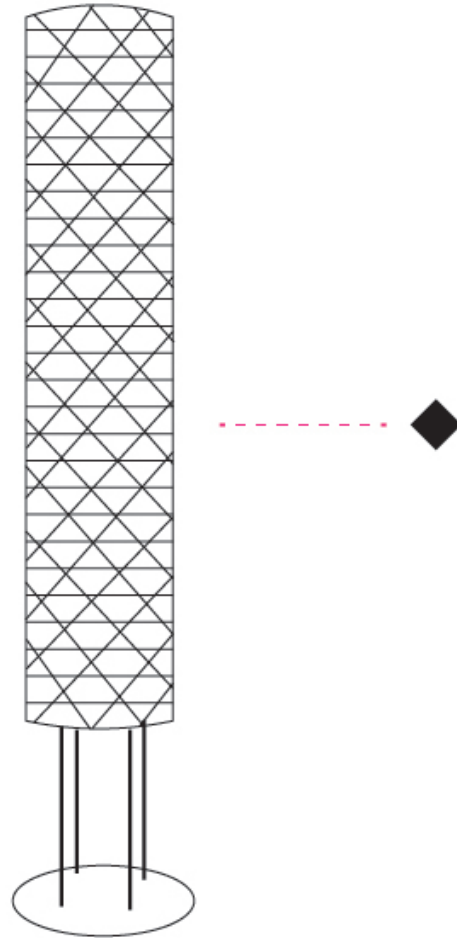

PRISMA PORTABLE

D64051-

PROJECT

TYPE

SPECIFIER

QUANTITY

DATE

D