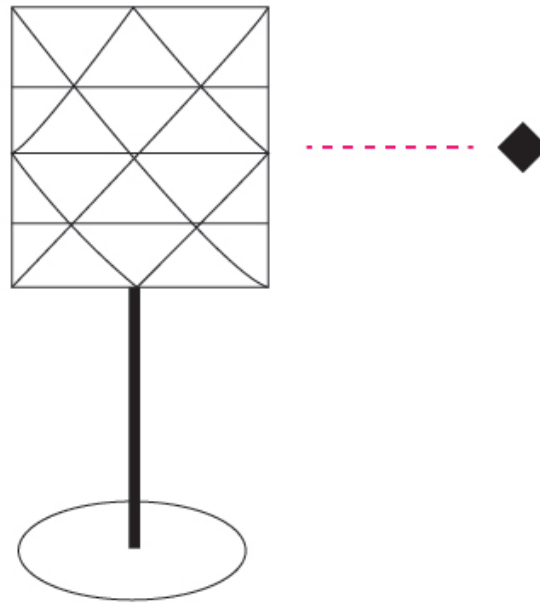

PRISMA PORTABLE

D64049-

PROJECT _____

TYPE _____

SPECIFIER _____

QUANTITY _____

DATE _____

D