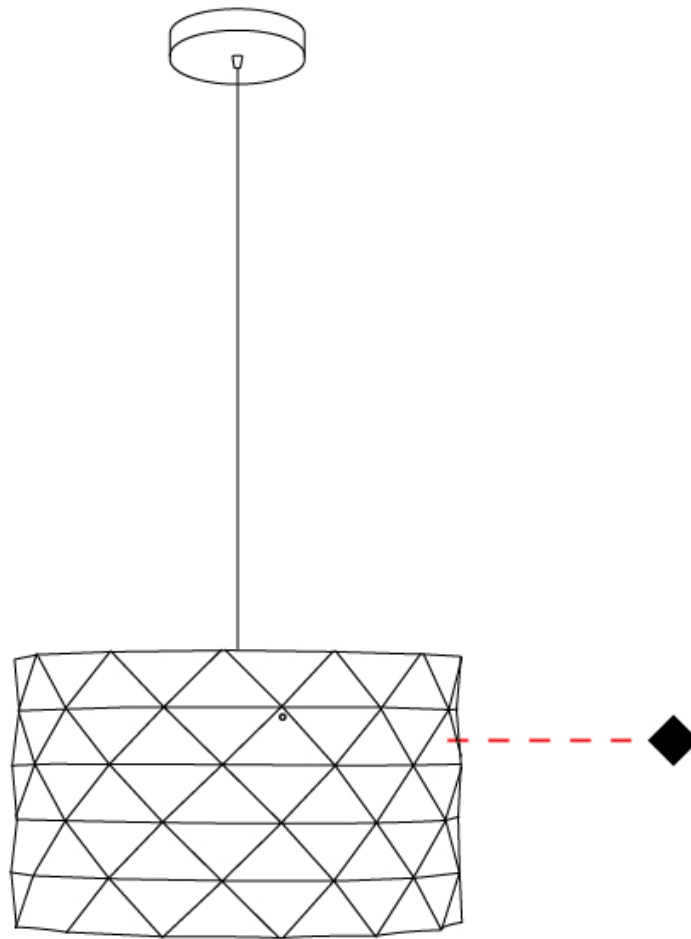

D61081-

PROJECT _____

TYPE _____

SPECIFIER _____

QUANTITY _____

DATE _____

D