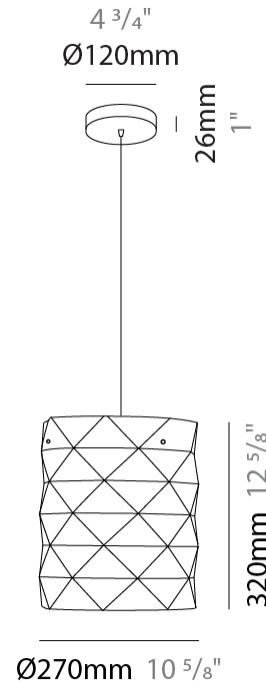

PRISMA SUSPENSION

D61078-

base number   Finish
Options

1. To build a product code in our configurator select the specify button on the base model # product page
2. To build a manual product code on this datasheet choose from the options listed below in blue font and add the suffix to the base model #

GENERAL

Series: Prisma
Partner: Linea Zero
Division: Design
Installation: Suspension
Product Type: Pendant
Mounting Location: Ceiling

PHYSICAL

Shape: Cylinder
Diameter (mm): 270
Diameter (in): 10 ⁵/₈
Height (mm): 320
Height (in): 12 ⁵/₈
Max. Overall Height (mm): 1900
Max. Overall Height (in): 74 ¹³/₁₆
Diffuser: Polilux™ Shade - See Finish Options
Fixture Finish: WHI / SIL / NGD / COP / PKM
Fixture Material: Polilux™/ Metal holder
Primary Material: Non-Static Polilux

ELECTRICAL

Number of Lamps: 1
Lamp Type: LED Retrofit
Bulb Included: Bulb Not Included
Max. Wattage Per Lamp (W): 7
Lamp Base: E26
Input Voltage (V): 120
Upon Request: 277Vac / GU24

LED

OPTICAL

RATINGS AND CERTIFICATIONS

Certified By: Certified for North American Standards
IP rating: IP20

PROJECT	_____
TYPE	_____
SPECIFIER	_____
QUANTITY	_____
DATE	_____