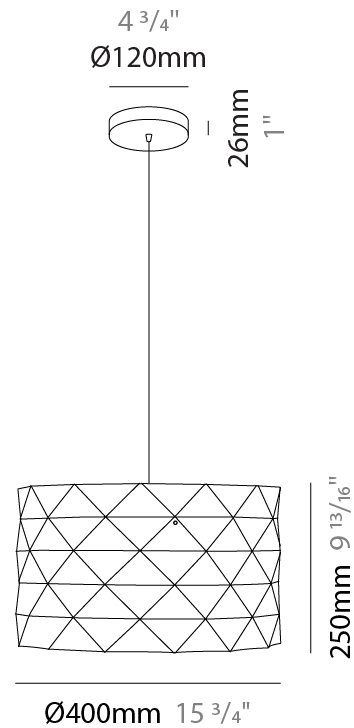

PRISMA SUSPENSION

D61079-

base number   Finish
Options

1. To build a product code in our configurator select the specify button on the base model # product page
2. To build a manual product code on this datasheet choose from the options listed below in blue font and add the suffix to the base model #

GENERAL

Series: Prisma
Partner: Linea Zero
Division: Design
Installation: Suspension
Product Type: Pendant
Mounting Location: Ceiling

PHYSICAL

Shape: Cylinder
Diameter (mm): 400
Diameter (in): 15 ³/₄
Height (mm): 250
Height (in): 9 ¹³/₁₆
Max. Overall Height (mm): 1900
Max. Overall Height (in): 74 ¹³/₁₆
Diffuser: Polilux™ Shade - See Finish Options
[Fixture Finish: WHI / SIL / NGD / COP / PKM](#)
Fixture Material: Polilux™/ Metal holder
Primary Material: Non-Static Polilux

ELECTRICAL

Number of Lamps: 1
Lamp Type: LED Retrofit
Bulb Included: Bulb Not Included
Max. Wattage Per Lamp (W): 7
Lamp Base: E26
Input Voltage (V): 120
Upon Request: 277Vac / GU24

LED

OPTICAL

RATINGS AND CERTIFICATIONS

Certified By: Certified for North American Standards
IP rating: IP20

PROJECT	_____
TYPE	_____
SPECIFIER	_____
QUANTITY	_____
DATE	_____