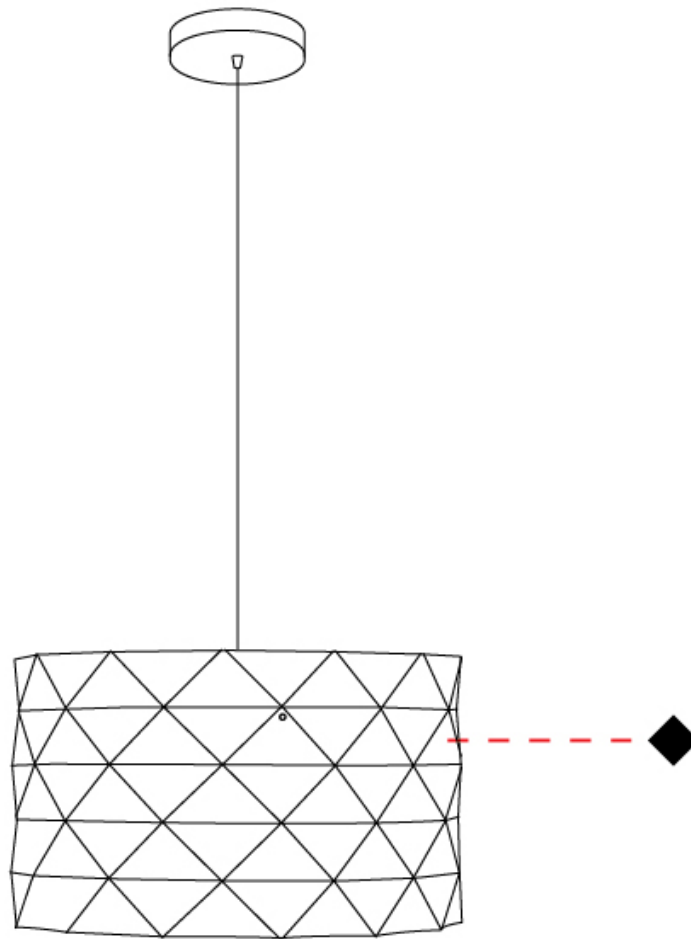

D61079-

PROJECT

TYPE

SPECIFIER

QUANTITY

DATE

D