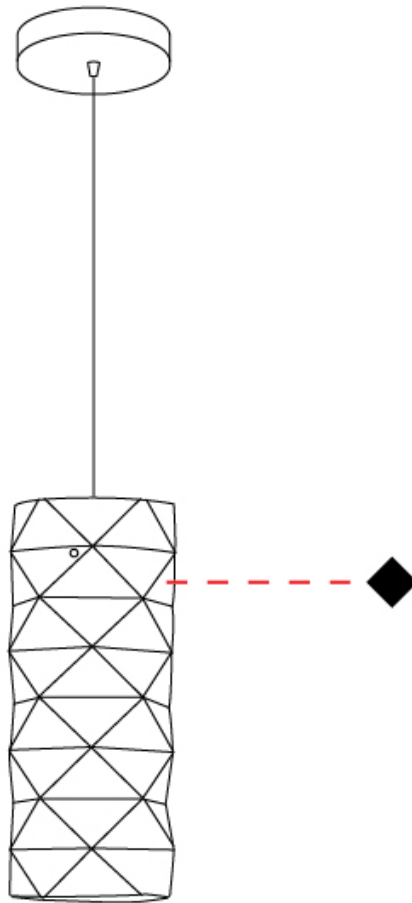

D61077-

PROJECT _____

TYPE _____

SPECIFIER _____

QUANTITY _____

DATE _____

D