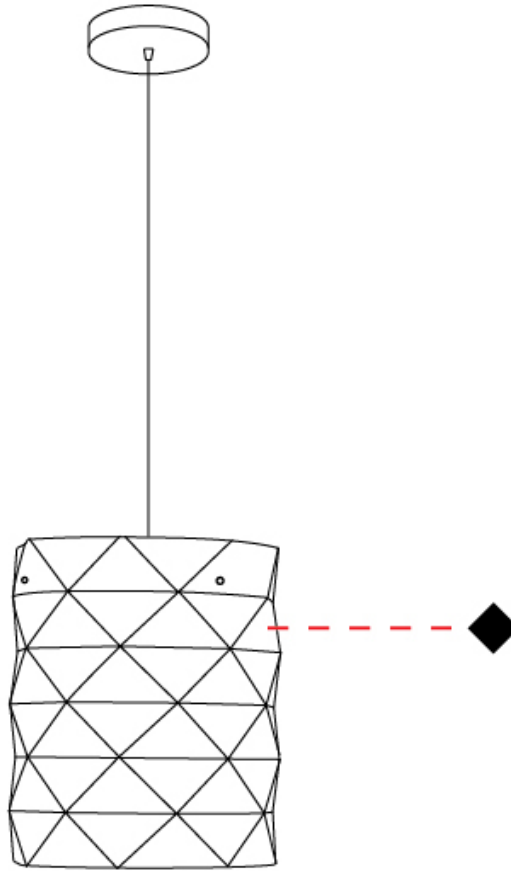

D61078-

PROJECT	_____
TYPE	_____
SPECIFIER	_____
QUANTITY	_____
DATE	_____