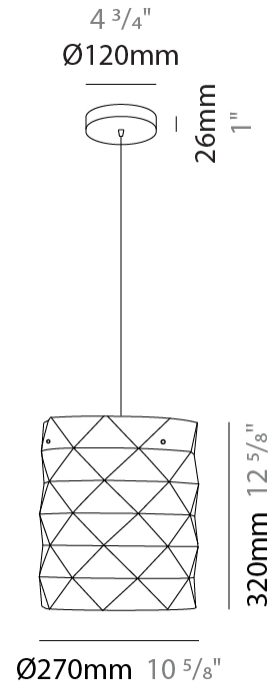

PRISMA SUSPENSION

D61078-

base number   Finish
Options

1. To build a product code in our configurator select the specify button on the base model # product page
2. To build a manual product code on this datasheet choose from the options listed below in blue font and add the suffix to the base model #

GENERAL

Series: Prisma
Brand: Linea Zero
Division: Design
Mounting Type: Suspension
Mounting Location: Ceiling
Subcategory: Pendant

PHYSICAL

Shape: Cylinder
Diameter (mm): 270
Diameter (in): 10 ⁵/₈
Height (mm): 320
Height (in): 12 ⁵/₈
Max. Overall Height (mm): 1900
Max. Overall Height (in): 74 ¹³/₁₆
Light Distribution: Omnidirectional
Diffuser: Polilux™ Shade - See Finish Options
[Fixture Finish: WHI / SIL / NGD / COP / PKM](#)
Fixture Material: Polilux™/ Metal holder

ELECTRICAL

Number of Lamps: 1
Lamp Type: LED Retrofit
Bulb Included: Bulb Not Included
Max. Wattage Per Lamp (W): 7
Lamp Base: E26
Input Voltage (V): 120
Upon Request: 277Vac / GU24

LED

OPTICAL

RATINGS AND CERTIFICATIONS

Certified By: Certified for North American Standards
IP rating: IP20

PROJECT	_____
TYPE	_____
SPECIFIER	_____
QUANTITY	_____
DATE	_____