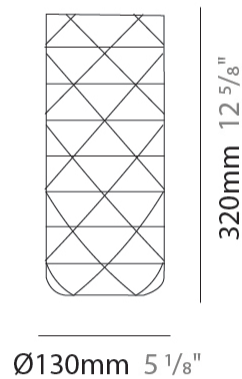

PROJECT
TYPE
SPECIFIER
QUANTITY
DATE

PRISMA PORTABLE

D64048-

base number   Finish
Options

1. To build a product code in our configurator select the specify button on the base model # product page
2. To build a manual product code on this datasheet choose from the options listed below in blue font and add the suffix to the base model #

GENERAL

Series: Prisma
Brand: Linea Zero
Division: Design
Mounting Type: Portable
Mounting Location: Table
Subcategory: Table

PHYSICAL

Shape: Cylinder
Diameter (mm): 130
Diameter (in): 5 1/8
Height (mm): 320
Height (in): 12 5/8
Light Distribution: Omnidirectional
Diffuser: Polilux™ Shade - See Finish Options
Fixture Finish: WHI / SIL / NGD / COP / PKM
Fixture Material: Polilux™/ Metal holder

ELECTRICAL

Number of Lamps: 1
Lamp Type: LED Retrofit
Bulb Included: Bulb Not Included
Max. Wattage Per Lamp (W): 7
Lamp Base: E26
Input Voltage (V): 120
Upon Request: 277Vac / GU24

LED

OPTICAL

RATINGS AND CERTIFICATIONS

Certified By: Certified for North American Standards
IP rating: IP20