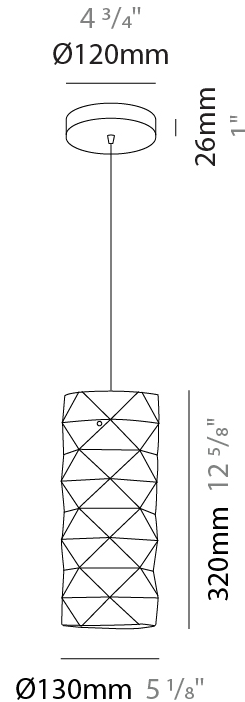

PRISMA SUSPENSION

D61077-

base number   Finish
Options

1. To build a product code in our configurator select the specify button on the base model # product page
2. To build a manual product code on this datasheet choose from the options listed below in blue font and add the suffix to the base model #

GENERAL

Series: Prisma
Brand: Linea Zero
Division: Design
Mounting Type: Suspension
Mounting Location: Ceiling
Subcategory: Pendant

PHYSICAL

Shape: Cylinder
Diameter (mm): 130
Diameter (in): 5 1/8
Height (mm): 320
Height (in): 12 5/8
Max. Overall Height (mm): 1900
Max. Overall Height (in): 74 13/16
Light Distribution: Omnidirectional
Diffuser: Polilux™ Shade - See Finish Options
[Fixture Finish: WHI / SIL / NGD / COP / PKM](#)
Fixture Material: Polilux™/ Metal holder

ELECTRICAL

Number of Lamps: 1
Lamp Type: LED Retrofit
Bulb Included: Bulb Not Included
Max. Wattage Per Lamp (W): 7
Lamp Base: E26
Input Voltage (V): 120
Upon Request: 277Vac / GU24

LED

OPTICAL

RATINGS AND CERTIFICATIONS

Certified By: Certified for North American Standards
IP rating: IP20

PROJECT	_____
TYPE	_____
SPECIFIER	_____
QUANTITY	_____
DATE	_____