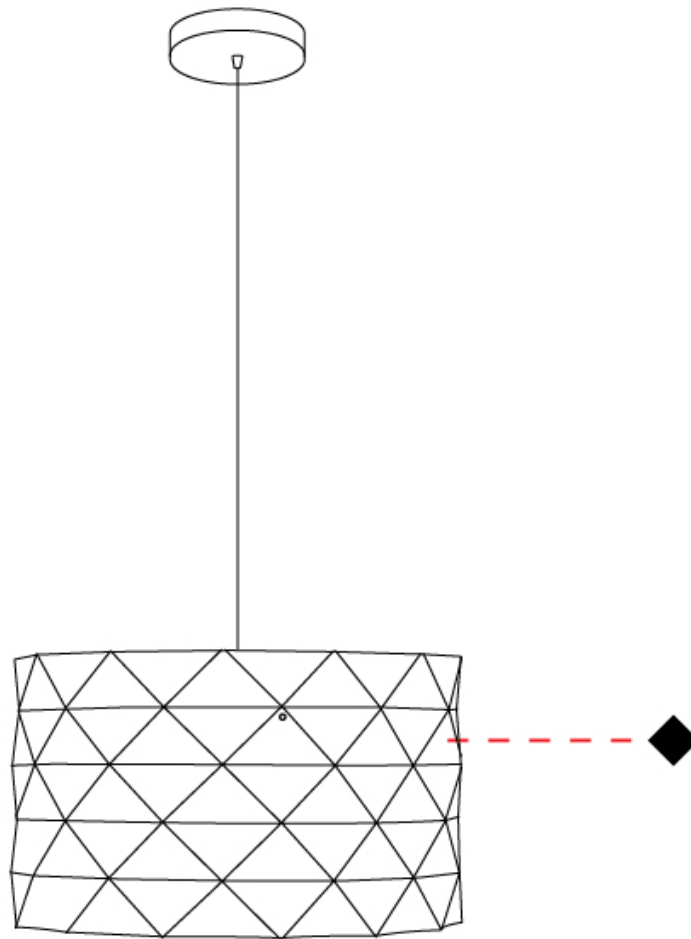

D61080-

PROJECT

TYPE

SPECIFIER

QUANTITY

DATE

D