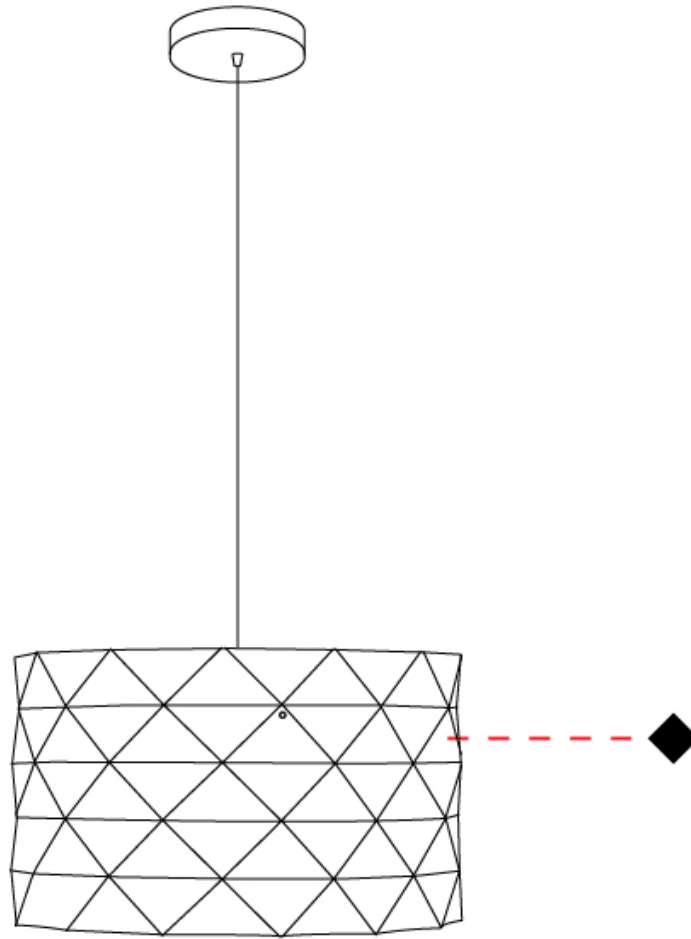

PRISMA SUSPENSION

D61079-

PROJECT _____

TYPE _____

SPECIFIER _____

QUANTITY _____

DATE _____

D