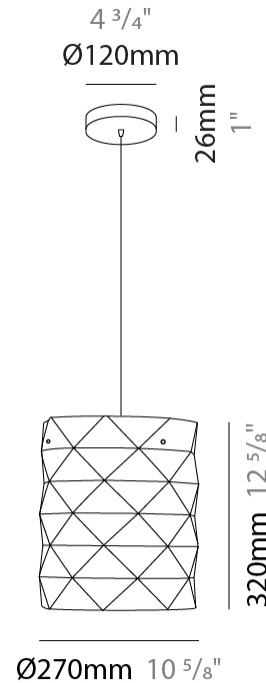

PROJECT	_____
TYPE	_____
SPECIFIER	_____
QUANTITY	_____
DATE	_____

PRISMA SUSPENSION

D61078-

base number   Finish
Options

1. To build a product code in our configurator select the specify button on the base model # product page
2. To build a manual product code on this datasheet choose from the options listed below in blue font and add the suffix to the base model #

GENERAL

Series: Prisma _____
Brand: Linea Zero _____
Division: Design _____
Mounting Type: Suspension _____
Mounting Location: Ceiling _____
Subcategory: Pendant _____

PHYSICAL

Shape: Cylinder _____
Diameter (mm): 270 _____
Diameter (in): 10 ⁵/₈ _____
Height (mm): 320 _____
Height (in): 12 ⁵/₈ _____
Max. Overall Height (mm): 1900 _____
Max. Overall Height (in): 74 ¹³/₁₆ _____
Light Distribution: Omnidirectional _____
Diffuser: Polilux™ Shade - See Finish Options _____
Fixture Finish: WHI / SIL / NGD / COP / PKM _____
Fixture Material: Polilux™/ Metal holder _____

ELECTRICAL

Number of Lamps: 1 _____
Lamp Type: LED Retrofit _____
Bulb Included: Bulb Not Included _____
Max. Wattage Per Lamp (W): 7 _____
Lamp Base: E26 _____
Input Voltage (V): 120 _____
Upon Request: 277Vac / GU24 _____

LED

OPTICAL

RATINGS AND CERTIFICATIONS

Certified By: Certified for North American Standards _____
IP rating: IP20 _____