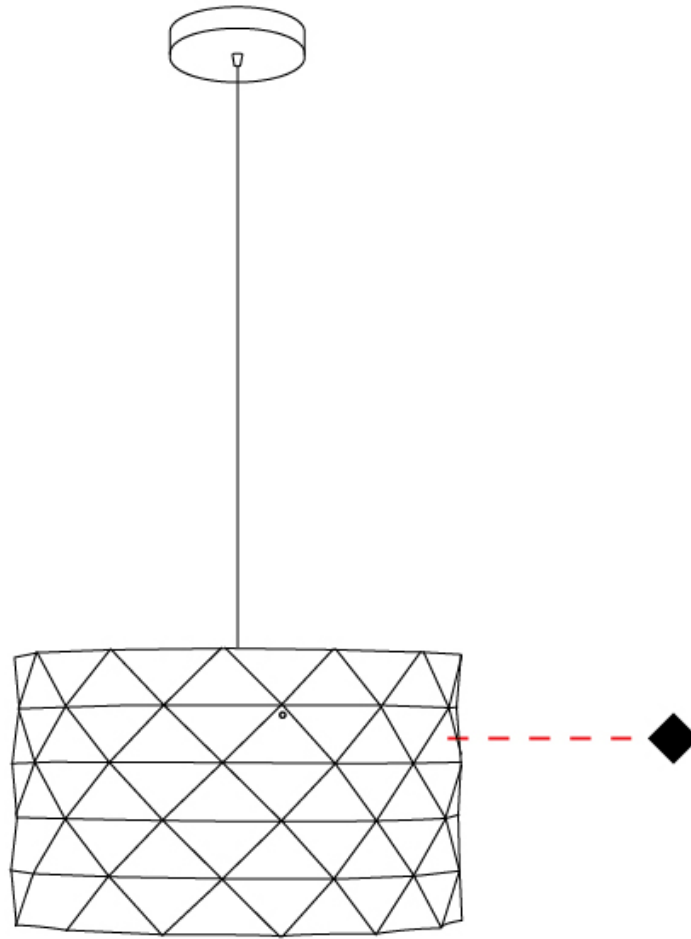

D61081-

PROJECT _____

TYPE _____

SPECIFIER _____

QUANTITY _____

DATE _____

D