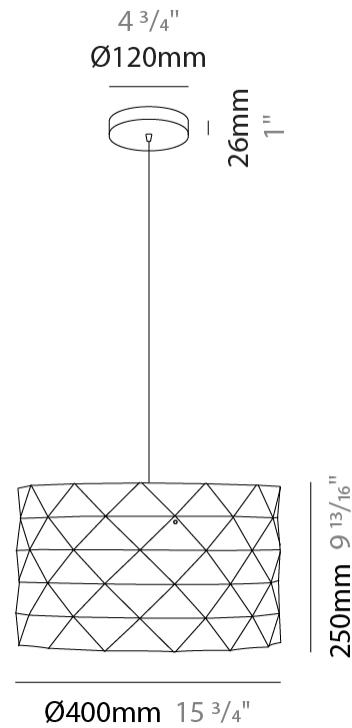

PRISMA SUSPENSION

D61079-

base number   Finish
Options

1. To build a product code in our configurator select the specify button on the base model # product page
2. To build a manual product code on this datasheet choose from the options listed below in blue font and add the suffix to the base model #

GENERAL

Series: Prisma
Brand: Linea Zero
Division: Design
Mounting Type: Suspension
Mounting Location: Ceiling
Subcategory: Pendant

PHYSICAL

Shape: Cylinder
Diameter (mm): 400
Diameter (in): 15 ³/₄
Height (mm): 250
Height (in): 9 ¹³/₁₆
Max. Overall Height (mm): 1900
Max. Overall Height (in): 74 ¹³/₁₆
Light Distribution: Omnidirectional
Diffuser: Polilux™ Shade - See Finish Options
[Fixture Finish: WHI / SIL / NGD / COP / PKM](#)
Fixture Material: Polilux™/ Metal holder

ELECTRICAL

Number of Lamps: 1
Lamp Type: LED Retrofit
Bulb Included: Bulb Not Included
Max. Wattage Per Lamp (W): 7
Lamp Base: E26
Input Voltage (V): 120
Upon Request: 277Vac / GU24

LED

OPTICAL

RATINGS AND CERTIFICATIONS

Certified By: Certified for North American Standards
IP rating: IP20

PROJECT	_____
TYPE	_____
SPECIFIER	_____
QUANTITY	_____
DATE	_____