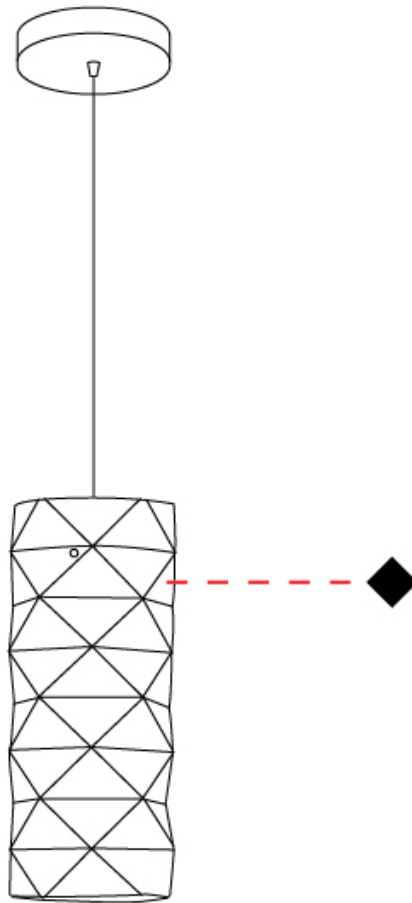

D61077-

PROJECT	_____
TYPE	_____
SPECIFIER	_____
QUANTITY	_____
DATE	_____

D