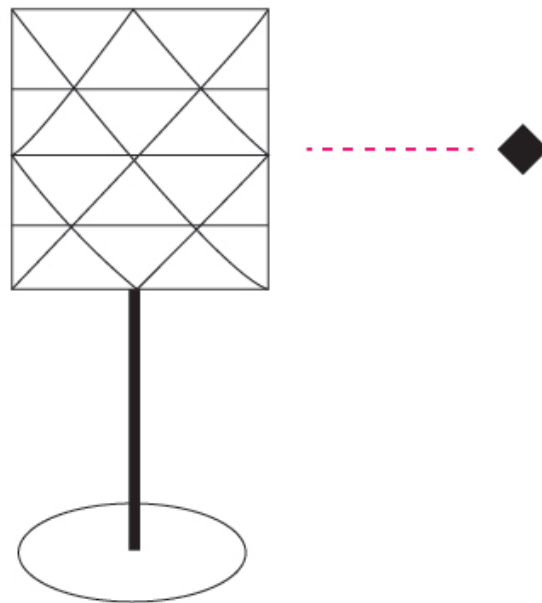

PRISMA PORTABLE

D64049-

PROJECT

TYPE

SPECIFIER

QUANTITY

DATE

D