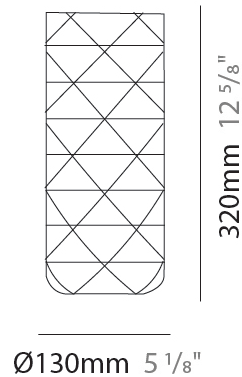

PROJECT
TYPE
SPECIFIER
QUANTITY
DATE

PRISMA PORTABLE

D64048-

base number   Finish
Options

1. To build a product code in our configurator select the specify button on the base model # product page
2. To build a manual product code on this datasheet choose from the options listed below in blue font and add the suffix to the base model #

GENERAL

Series: Prisma
Brand: Linea Zero
Division: Design
Mounting Type: Portable
Mounting Location: Table
Subcategory: Table

PHYSICAL

Shape: Cylinder
Diameter (mm): 130
Diameter (in): 5 1/8
Height (mm): 320
Height (in): 12 5/8
Light Distribution: Omnidirectional
Diffuser: Polilux™ Shade - See Finish Options
Fixture Finish: WHI / SIL / NGD / COP / PKM
Fixture Material: Polilux™/ Metal holder

ELECTRICAL

Number of Lamps: 1
Lamp Type: LED Retrofit
Bulb Included: Bulb Not Included
Max. Wattage Per Lamp (W): 7
Lamp Base: E26
Input Voltage (V): 120
Upon Request: 277Vac / GU24

LED

OPTICAL

RATINGS AND CERTIFICATIONS

Certified By: Certified for North American Standards
IP rating: IP20