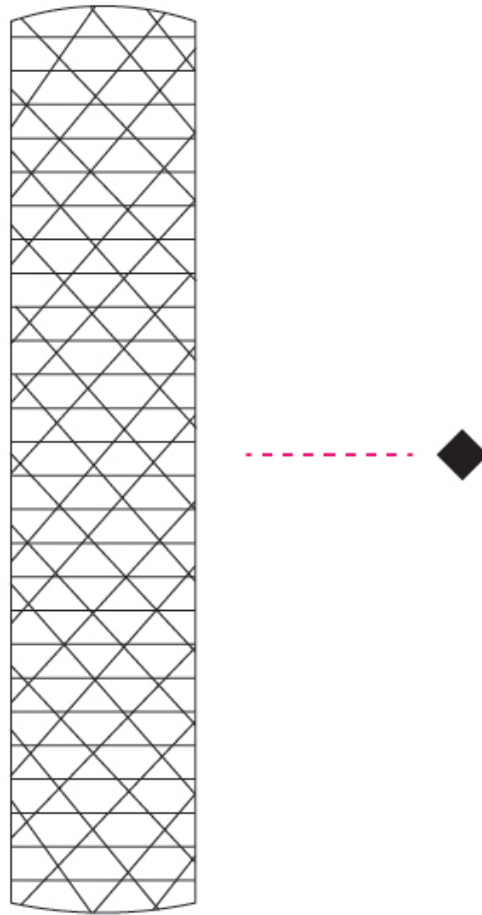

PRISMA PORTABLE

D64050-

PROJECT

TYPE

SPECIFIER

QUANTITY

DATE

D