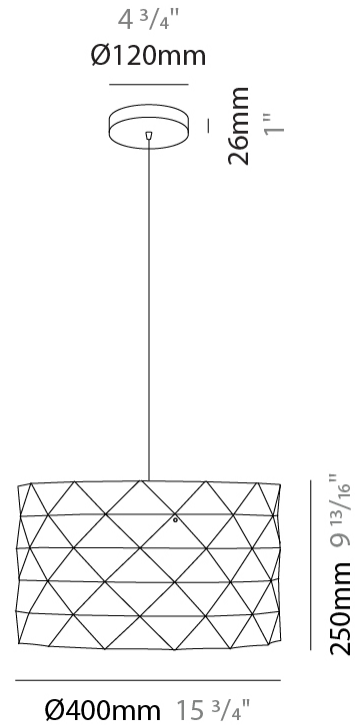

PRISMA SUSPENSION

D61079-

base number   Finish
Options

1. To build a product code in our configurator select the specify button on the base model # product page
2. To build a manual product code on this datasheet choose from the options listed below in blue font and add the suffix to the base model #

GENERAL

Series: Prisma
Partner: Linea Zero
Division: Design
Installation: Suspension
Product Type: Pendant
Mounting Location: Ceiling

PHYSICAL

Shape: Cylinder
Diameter (mm): 400
Diameter (in): 15 ³/₄
Height (mm): 250
Height (in): 9 ¹³/₁₆
Max. Overall Height (mm): 1900
Max. Overall Height (in): 74 ¹³/₁₆
Diffuser: Polilux™ Shade - See Finish Options
[Fixture Finish: WHI / SIL / NGD / COP / PKM](#)
Fixture Material: Polilux™/ Metal holder
Primary Material: Non-Static Polilux

ELECTRICAL

Number of Lamps: 1
Lamp Type: LED Retrofit
Bulb Included: Bulb Not Included
Max. Wattage Per Lamp (W): 7
Lamp Base: E26
Input Voltage (V): 120
Upon Request: 277Vac / GU24

LED

OPTICAL

RATINGS AND CERTIFICATIONS

Certified By: Certified for North American Standards
IP rating: IP20

PROJECT	_____
TYPE	_____
SPECIFIER	_____
QUANTITY	_____
DATE	_____