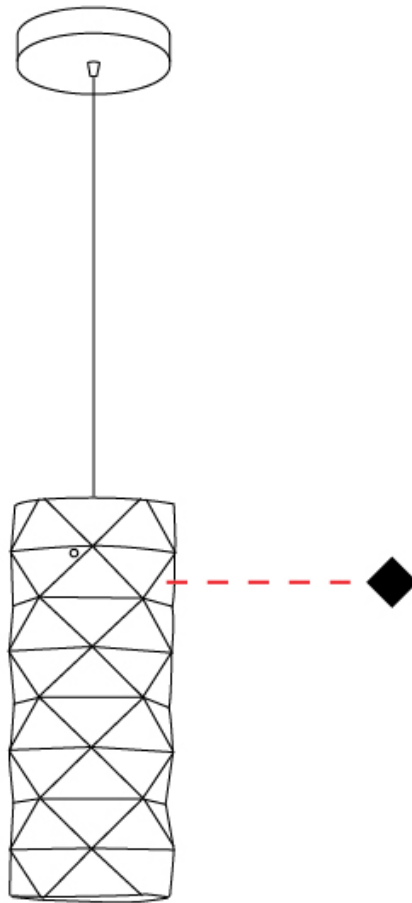

PRISMA SUSPENSION

D61077-

PROJECT

TYPE

SPECIFIER

QUANTITY

DATE

D