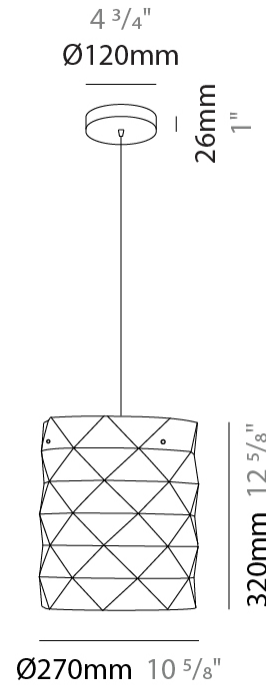

PRISMA SUSPENSION

D61078-

base number   Finish
Options

1. To build a product code in our configurator select the specify button on the base model # product page
2. To build a manual product code on this datasheet choose from the options listed below in blue font and add the suffix to the base model #

GENERAL

Series: Prisma
Partner: Linea Zero
Division: Design
Installation: Suspension
Product Type: Pendant
Mounting Location: Ceiling

PHYSICAL

Shape: Cylinder
Diameter (mm): 270
Diameter (in): 10 ⁵/₈
Height (mm): 320
Height (in): 12 ⁵/₈
Max. Overall Height (mm): 1900
Max. Overall Height (in): 74 ¹³/₁₆
Diffuser: Polilux™ Shade - See Finish Options
Fixture Finish: WHI / SIL / NGD / COP / PKM
Fixture Material: Polilux™/ Metal holder
Primary Material: Non-Static Polilux

ELECTRICAL

Number of Lamps: 1
Lamp Type: LED Retrofit
Bulb Included: Bulb Not Included
Max. Wattage Per Lamp (W): 7
Lamp Base: E26
Input Voltage (V): 120
Upon Request: 277Vac / GU24

LED

OPTICAL

RATINGS AND CERTIFICATIONS

Certified By: Certified for North American Standards
IP rating: IP20

PROJECT	_____
TYPE	_____
SPECIFIER	_____
QUANTITY	_____
DATE	_____