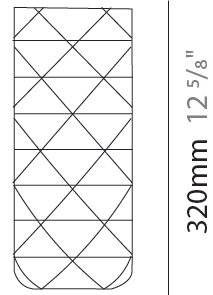

PRISMA PORTABLE

D64048-

base number   Finish
Options

1. To build a product code in our configurator select the specify button on the base model # product page
2. To build a manual product code on this datasheet choose from the options listed below in blue font and add the suffix to the base model #

GENERAL

Series: Prisma
Partner: Linea Zero
Division: Design
Installation: Portable
Product Type: Table
Mounting Location: Table

PHYSICAL

Shape: Cylinder
Diameter (mm): 130
Diameter (in): 5 1/8
Height (mm): 320
Height (in): 12 5/8
Diffuser: Polilux™ Shade - See Finish Options
[Fixture Finish: WHI / SIL / NGD / COP / PKM](#)
Fixture Material: Polilux™/ Metal holder
Primary Material: Non-Static Polilux

ELECTRICAL

Number of Lamps: 1
Lamp Type: LED Retrofit
Bulb Included: Bulb Not Included
Max. Wattage Per Lamp (W): 7
Lamp Base: E26
Input Voltage (V): 120
Upon Request: 277Vac / GU24

LED

OPTICAL

RATINGS AND CERTIFICATIONS

Certified By: Certified for North American Standards
IP rating: IP20

PROJECT	_____
TYPE	_____
SPECIFIER	_____
QUANTITY	_____
DATE	_____

Ø130mm 5 1/8"