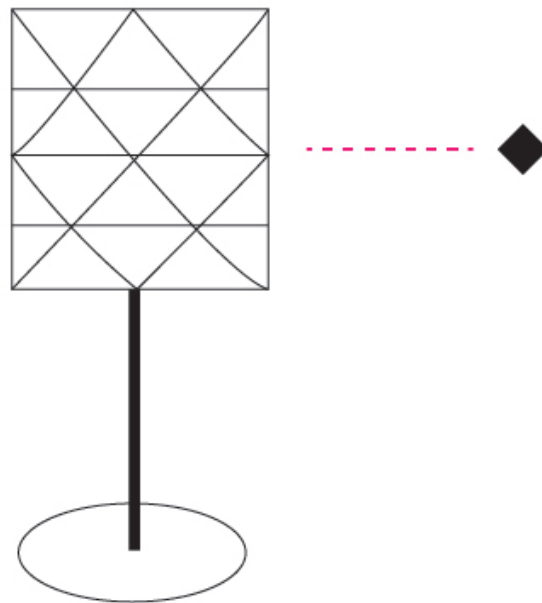

PRISMA PORTABLE

D64049-

PROJECT _____

TYPE _____

SPECIFIER _____

QUANTITY _____

DATE _____