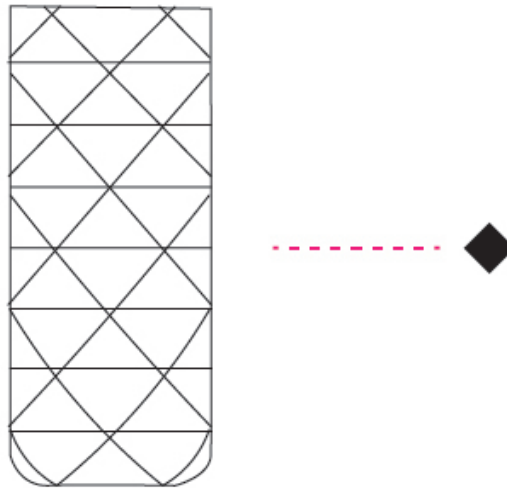

PRISMA PORTABLE

D64048-

PROJECT _____

TYPE _____

SPECIFIER _____

QUANTITY _____

DATE _____