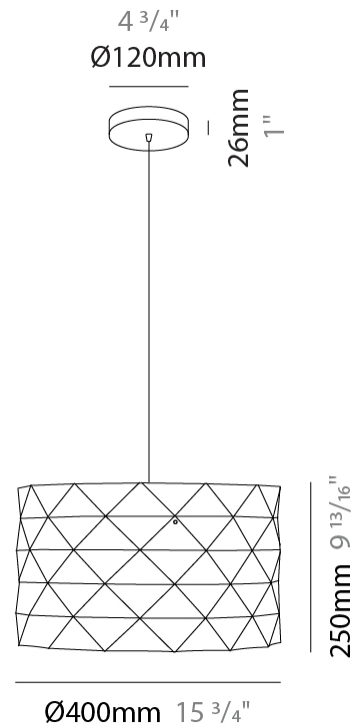

PROJECT	_____
TYPE	_____
SPECIFIER	_____
QUANTITY	_____
DATE	_____

PRISMA SUSPENSION

D61080-

base number   Finish
Options

1. To build a product code in our configurator select the specify button on the base model # product page
2. To build a manual product code on this datasheet choose from the options listed below in blue font and add the suffix to the base model #

GENERAL

Series: Prisma _____
Brand: Linea Zero _____
Division: Design _____
Mounting Type: Suspension _____
Mounting Location: Ceiling _____
Subcategory: Pendant _____

PHYSICAL

Shape: Cylinder _____
Diameter (mm): 400 _____
Diameter (in): 15 ³/₄ _____
Height (mm): 250 _____
Height (in): 9 ¹³/₁₆ _____
Max. Overall Height (mm): 1900 _____
Max. Overall Height (in): 74 ¹³/₁₆ _____
Light Distribution: Omnidirectional _____
Diffuser: Polilux™ Shade - See Finish Options _____
Fixture Finish: WHI / SIL / NGD / COP / PKM _____
Fixture Material: Polilux™/ Metal holder _____

ELECTRICAL

Number of Lamps: 3 _____
Lamp Type: LED Retrofit _____
Bulb Included: Bulb Not Included _____
Max. Wattage Per Lamp (W): 7 _____
Lamp Base: E26 _____
Input Voltage (V): 120 _____
Upon Request: 277Vac / GU24 _____

LED

OPTICAL

RATINGS AND CERTIFICATIONS

Certified By: Certified for North American Standards _____
IP rating: IP20 _____