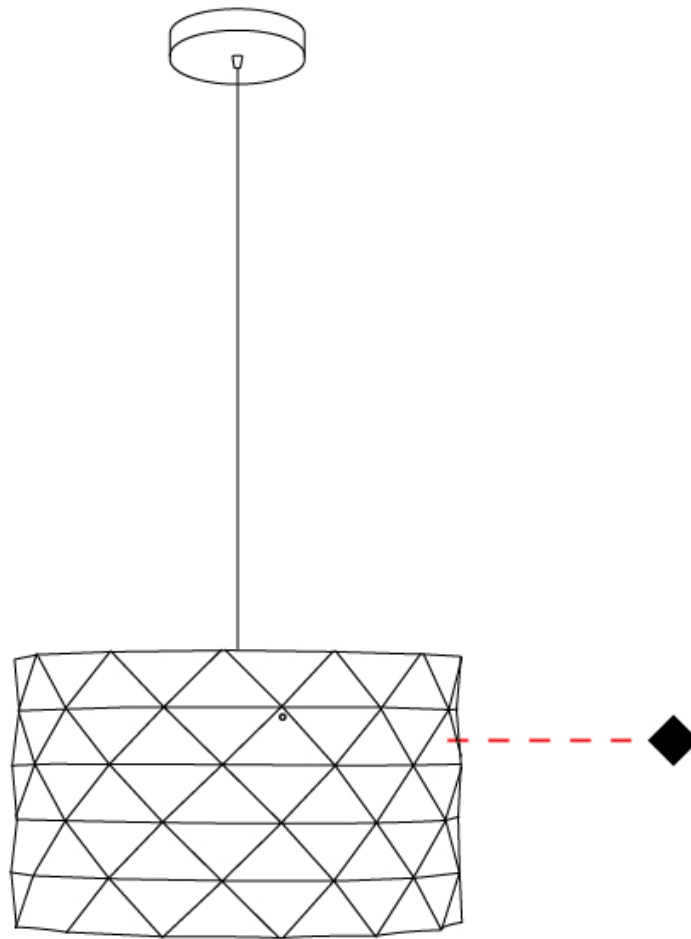

PRISMA SUSPENSION

D61081-

PROJECT _____

TYPE _____

SPECIFIER _____

QUANTITY _____

DATE _____

D