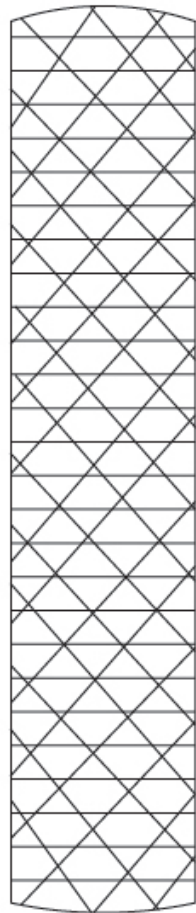

PRISMA PORTABLE

D64050-

PROJECT

TYPE

SPECIFIER

QUANTITY

DATE