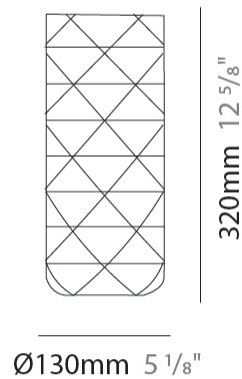

PROJECT	_____
TYPE	_____
SPECIFIER	_____
QUANTITY	_____
DATE	_____

PRISMA PORTABLE

D64048-

base number   Finish
Options

1. To build a product code in our configurator select the specify button on the base model # product page
2. To build a manual product code on this datasheet choose from the options listed below in blue font and add the suffix to the base model #

GENERAL

Series: Prisma _____
Brand: Linea Zero _____
Division: Design _____
Mounting Type: Portable _____
Mounting Location: Table _____
Subcategory: Table _____

PHYSICAL

Shape: Cylinder _____
Diameter (mm): 130 _____
Diameter (in): 5 1/8 _____
Height (mm): 320 _____
Height (in): 12 5/8 _____
Light Distribution: Omnidirectional _____
Diffuser: Polilux™ Shade - See Finish Options _____
[Fixture Finish: WHI / SIL / NGD / COP / PKM](#) _____
Fixture Material: Polilux™/ Metal holder _____

ELECTRICAL

Number of Lamps: 1 _____
Lamp Type: LED Retrofit _____
Bulb Included: Bulb Not Included _____
Max. Wattage Per Lamp (W): 7 _____
Lamp Base: E26 _____
Input Voltage (V): 120 _____
Upon Request: 277Vac / GU24 _____

LED

OPTICAL

RATINGS AND CERTIFICATIONS

Certified By: Certified for North American Standards _____
IP rating: IP20 _____