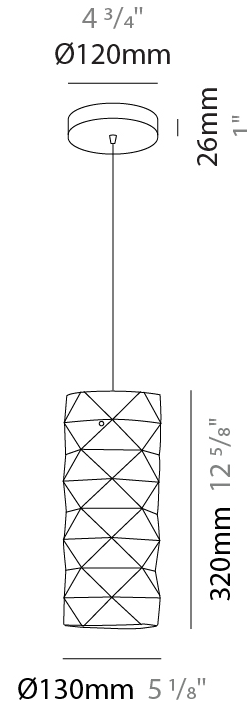

PRISMA SUSPENSION

D61077-

base number   Finish
Options

1. To build a product code in our configurator select the specify button on the base model # product page
2. To build a manual product code on this datasheet choose from the options listed below in blue font and add the suffix to the base model #

GENERAL

Series: Prisma
Brand: Linea Zero
Division: Design
Mounting Type: Suspension
Mounting Location: Ceiling
Subcategory: Pendant

PHYSICAL

Shape: Cylinder
Diameter (mm): 130
Diameter (in): 5 1/8
Height (mm): 320
Height (in): 12 5/8
Max. Overall Height (mm): 1900
Max. Overall Height (in): 74 13/16
Light Distribution: Omnidirectional
Diffuser: Polilux™ Shade - See Finish Options
[Fixture Finish: WHI / SIL / NGD / COP / PKM](#)
Fixture Material: Polilux™/ Metal holder

ELECTRICAL

Number of Lamps: 1
Lamp Type: LED Retrofit
Bulb Included: Bulb Not Included
Max. Wattage Per Lamp (W): 7
Lamp Base: E26
Input Voltage (V): 120
Upon Request: 277Vac / GU24

LED

OPTICAL

RATINGS AND CERTIFICATIONS

Certified By: Certified for North American Standards
IP rating: IP20

PROJECT	_____
TYPE	_____
SPECIFIER	_____
QUANTITY	_____
DATE	_____