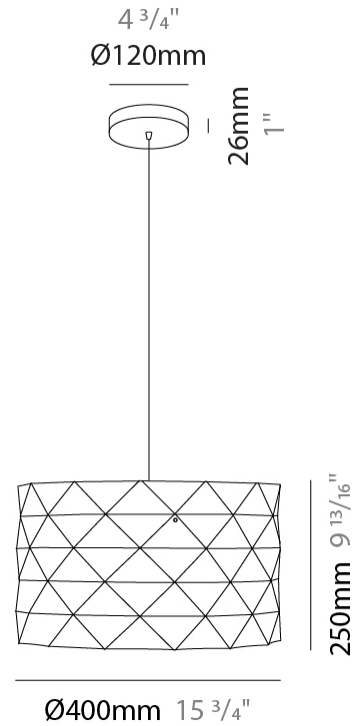

PRISMA SUSPENSION

D61079-

base number   Finish
Options

1. To build a product code in our configurator select the specify button on the base model # product page
2. To build a manual product code on this datasheet choose from the options listed below in blue font and add the suffix to the base model #

GENERAL

Series: Prisma
Brand: Linea Zero
Division: Design
Mounting Type: Suspension
Mounting Location: Ceiling
Subcategory: Pendant

PHYSICAL

Shape: Cylinder
Diameter (mm): 400
Diameter (in): 15 ³/₄
Height (mm): 250
Height (in): 9 ¹³/₁₆
Max. Overall Height (mm): 1900
Max. Overall Height (in): 74 ¹³/₁₆
Light Distribution: Omnidirectional
Diffuser: Polilux™ Shade - See Finish Options
[Fixture Finish: WHI / SIL / NGD / COP / PKM](#)
Fixture Material: Polilux™/ Metal holder

ELECTRICAL

Number of Lamps: 1
Lamp Type: LED Retrofit
Bulb Included: Bulb Not Included
Max. Wattage Per Lamp (W): 7
Lamp Base: E26
Input Voltage (V): 120
Upon Request: 277Vac / GU24

LED

OPTICAL

RATINGS AND CERTIFICATIONS

Certified By: Certified for North American Standards
IP rating: IP20

PROJECT	_____
TYPE	_____
SPECIFIER	_____
QUANTITY	_____
DATE	_____