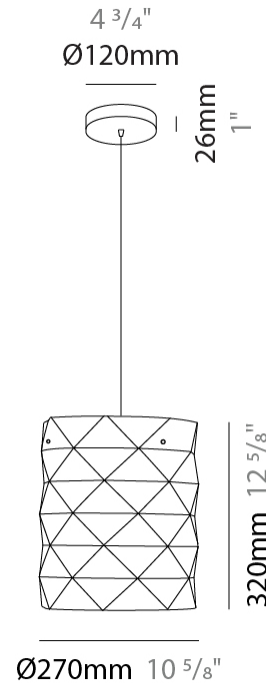

PRISMA SUSPENSION

D61078-

base number   Finish
Options

1. To build a product code in our configurator select the specify button on the base model # product page
2. To build a manual product code on this datasheet choose from the options listed below in blue font and add the suffix to the base model #

GENERAL

Series: Prisma
Brand: Linea Zero
Division: Design
Mounting Type: Suspension
Mounting Location: Ceiling
Subcategory: Pendant

PHYSICAL

Shape: Cylinder
Diameter (mm): 270
Diameter (in): 10 ⁵/₈
Height (mm): 320
Height (in): 12 ⁵/₈
Max. Overall Height (mm): 1900
Max. Overall Height (in): 74 ¹³/₁₆
Light Distribution: Omnidirectional
Diffuser: Polilux™ Shade - See Finish Options
[Fixture Finish: WHI / SIL / NGD / COP / PKM](#)
Fixture Material: Polilux™/ Metal holder

ELECTRICAL

Number of Lamps: 1
Lamp Type: LED Retrofit
Bulb Included: Bulb Not Included
Max. Wattage Per Lamp (W): 7
Lamp Base: E26
Input Voltage (V): 120
Upon Request: 277Vac / GU24

LED

OPTICAL

RATINGS AND CERTIFICATIONS

Certified By: Certified for North American Standards
IP rating: IP20

PROJECT	_____
TYPE	_____
SPECIFIER	_____
QUANTITY	_____
DATE	_____