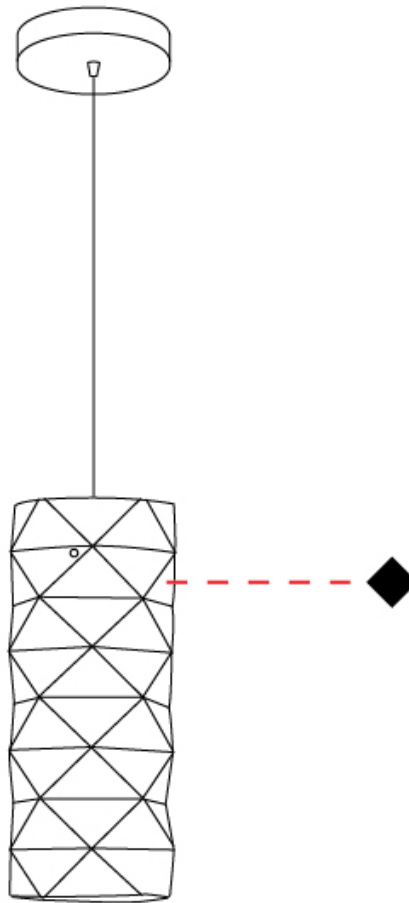

D61077-

PROJECT

TYPE

SPECIFIER

QUANTITY

DATE

D