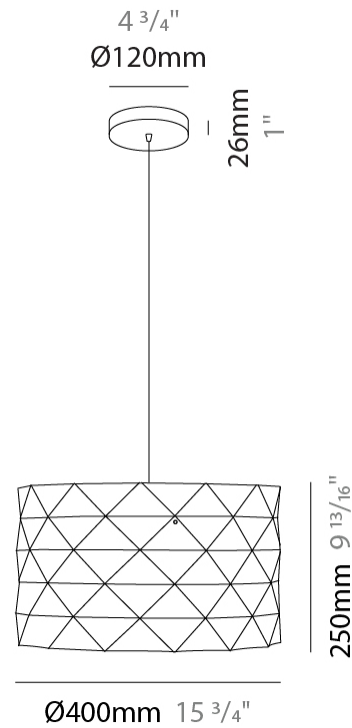

PRISMA SUSPENSION

D61081-

base number   Finish
Options

1. To build a product code in our configurator select the specify button on the base model # product page
2. To build a manual product code on this datasheet choose from the options listed below in blue font and add the suffix to the base model #

GENERAL

Series: Prisma
Brand: Linea Zero
Division: Design
Mounting Type: Suspension
Mounting Location: Ceiling
Subcategory: Pendant

PHYSICAL

Shape: Cylinder
Diameter (mm): 400
Diameter (in): 15 ³/₄
Height (mm): 250
Height (in): 9 ¹³/₁₆
Max. Overall Height (mm): 1900
Max. Overall Height (in): 74 ¹³/₁₆
Light Distribution: Omnidirectional
Diffuser: Polilux™ Shade - See Finish Options
[Fixture Finish: WHI / SIL / NGD / COP / PKM](#)
Fixture Material: Polilux™/ Metal holder

ELECTRICAL

Number of Lamps: 5
Lamp Type: LED Retrofit
Bulb Included: Bulb Not Included
Max. Wattage Per Lamp (W): 7
Lamp Base: E26
Input Voltage (V): 120
Upon Request: 277Vac / GU24

LED

OPTICAL

RATINGS AND CERTIFICATIONS

Certified By: Certified for North American Standards
IP rating: IP20

PROJECT	_____
TYPE	_____
SPECIFIER	_____
QUANTITY	_____
DATE	_____