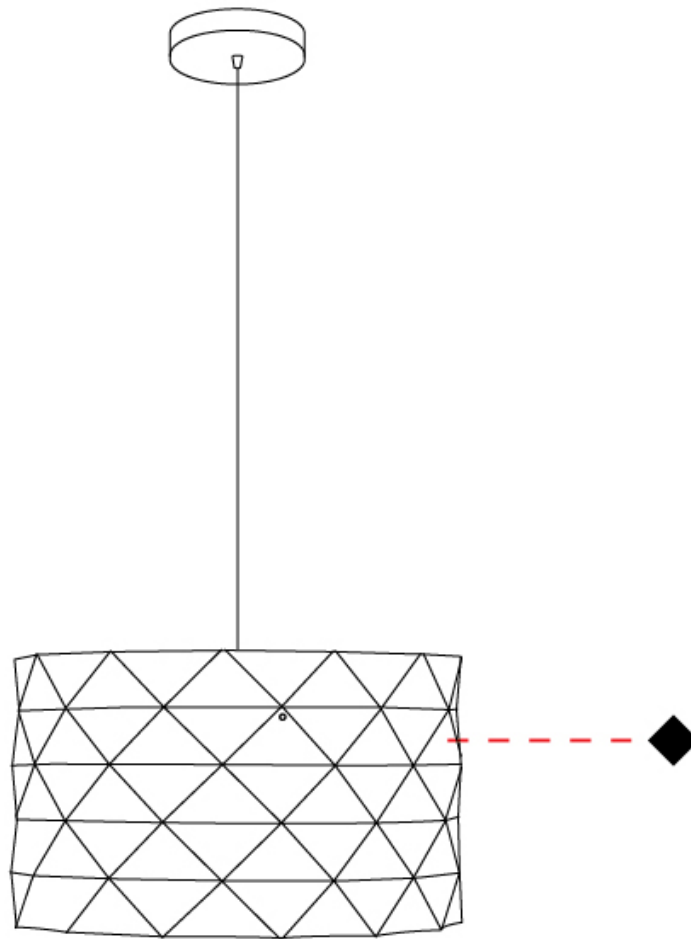

PRISMA SUSPENSION

D61079-

PROJECT	_____
TYPE	_____
SPECIFIER	_____
QUANTITY	_____
DATE	_____

D