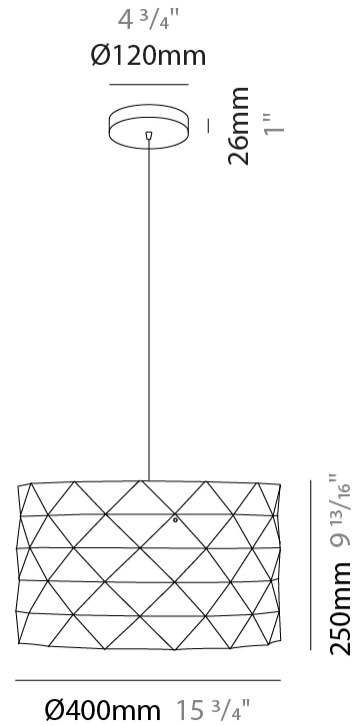

PRISMA SUSPENSION

D61080-

base number   Finish
Options

1. To build a product code in our configurator select the specify button on the base model # product page
2. To build a manual product code on this datasheet choose from the options listed below in blue font and add the suffix to the base model #

GENERAL

Series: Prisma
Brand: Linea Zero
Division: Design
Mounting Type: Suspension
Mounting Location: Ceiling
Subcategory: Pendant

PHYSICAL

Shape: Cylinder
Diameter (mm): 400
Diameter (in): 15 ³/₄
Height (mm): 250
Height (in): 9 ¹³/₁₆
Max. Overall Height (mm): 1900
Max. Overall Height (in): 74 ¹³/₁₆
Light Distribution: Omnidirectional
Diffuser: Polilux™ Shade - See Finish Options
[Fixture Finish: WHI / SIL / NGD / COP / PKM](#)
Fixture Material: Polilux™/ Metal holder

ELECTRICAL

Number of Lamps: 3
Lamp Type: LED Retrofit
Bulb Included: Bulb Not Included
Max. Wattage Per Lamp (W): 7
Lamp Base: E26
Input Voltage (V): 120
Upon Request: 277Vac / GU24

LED

OPTICAL

RATINGS AND CERTIFICATIONS

Certified By: Certified for North American Standards
IP rating: IP20

PROJECT	_____
TYPE	_____
SPECIFIER	_____
QUANTITY	_____
DATE	_____