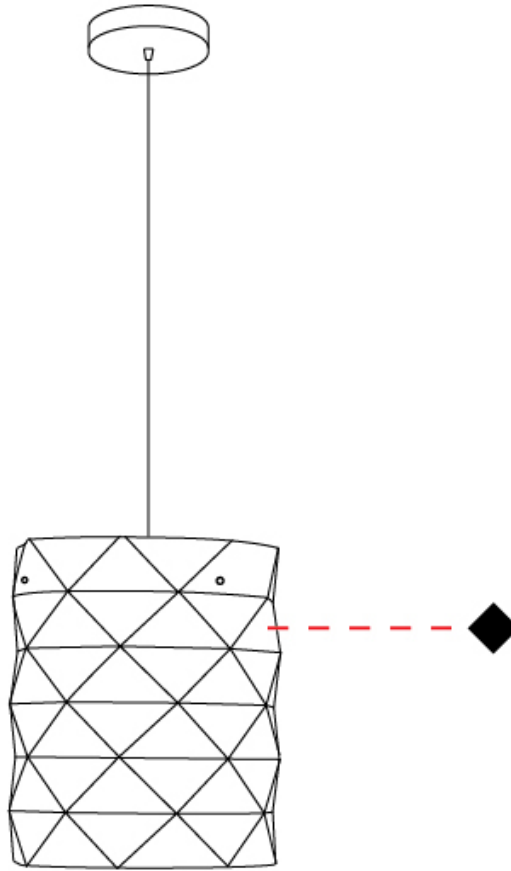

D61078-

PROJECT

TYPE

SPECIFIER

QUANTITY

DATE

D