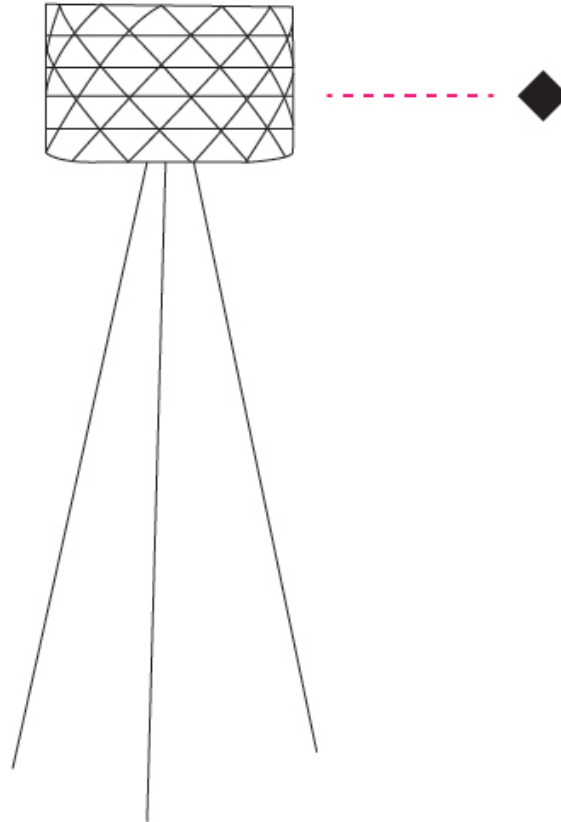

PRISMA PORTABLE

D64052-

PROJECT

TYPE

SPECIFIER

QUANTITY

DATE

D